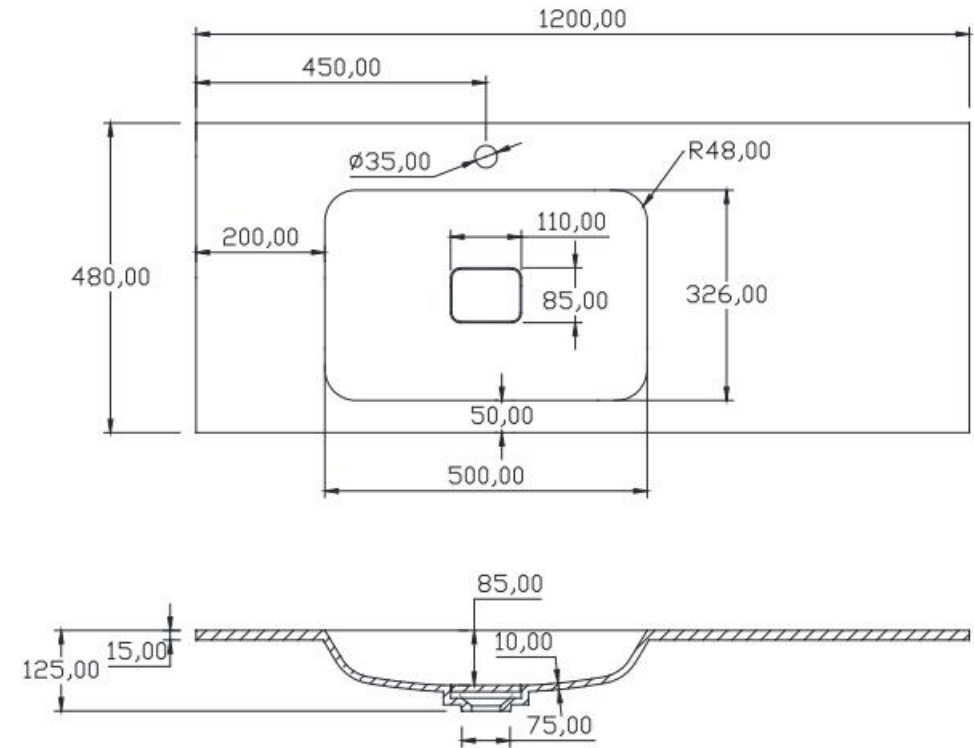

产品型号:1320250

Product Item No.: 1320250

品名: 白色哑光人造石半嵌入式台盆

Item Name: semi-recessed basin

规格/Size: 1200x480x125mm

website: www.lly-stonebath.com

Email: tony@cw7.com.cn