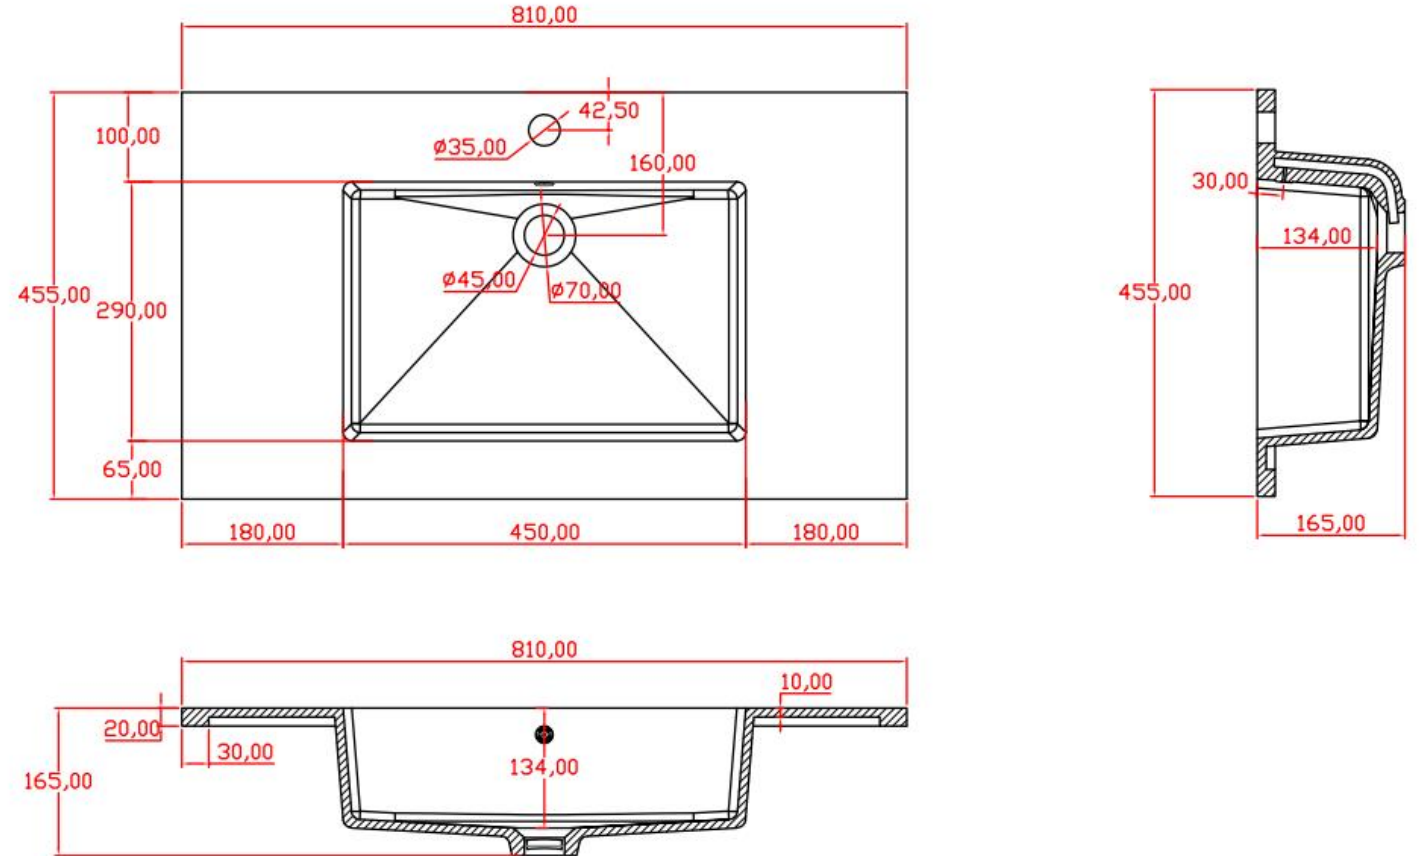

产品型号:1610020

Product Item No.: 1610020

品名: 白色哑光人造石半嵌入式台盆

Item Name: semi-recessed basin

规格/Size: 810x455x165mm

website: www.lly-stonebath.com

Email: tony@cw7.com.cn