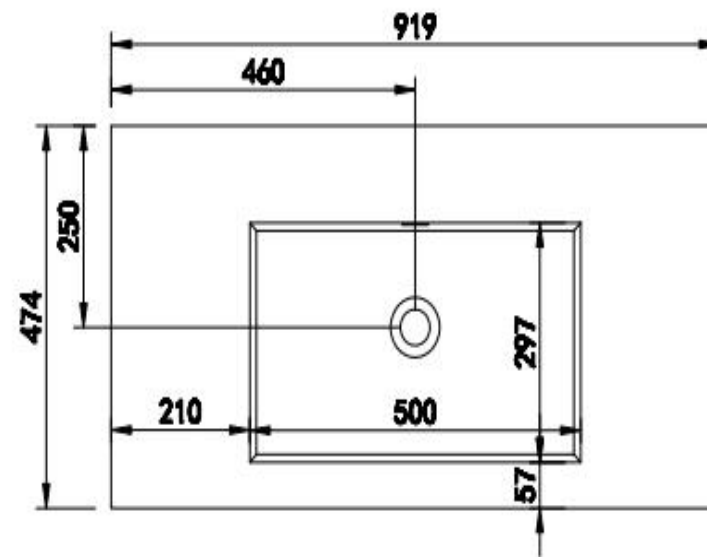

website: www.lly-stonebath.com

Email: tony@cw7.com.cn