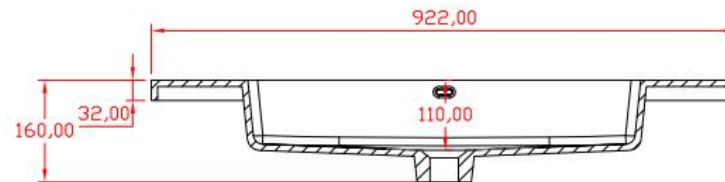

产品型号:1320030

Product Item No.: 1320030

品名: 白色哑光人造石半嵌入式台盆

Item Name: semi-recessed basin

规格/Size: 922x484x152mm

website: www.lly-stonebath.com

Email: tony@cw7.com.cn