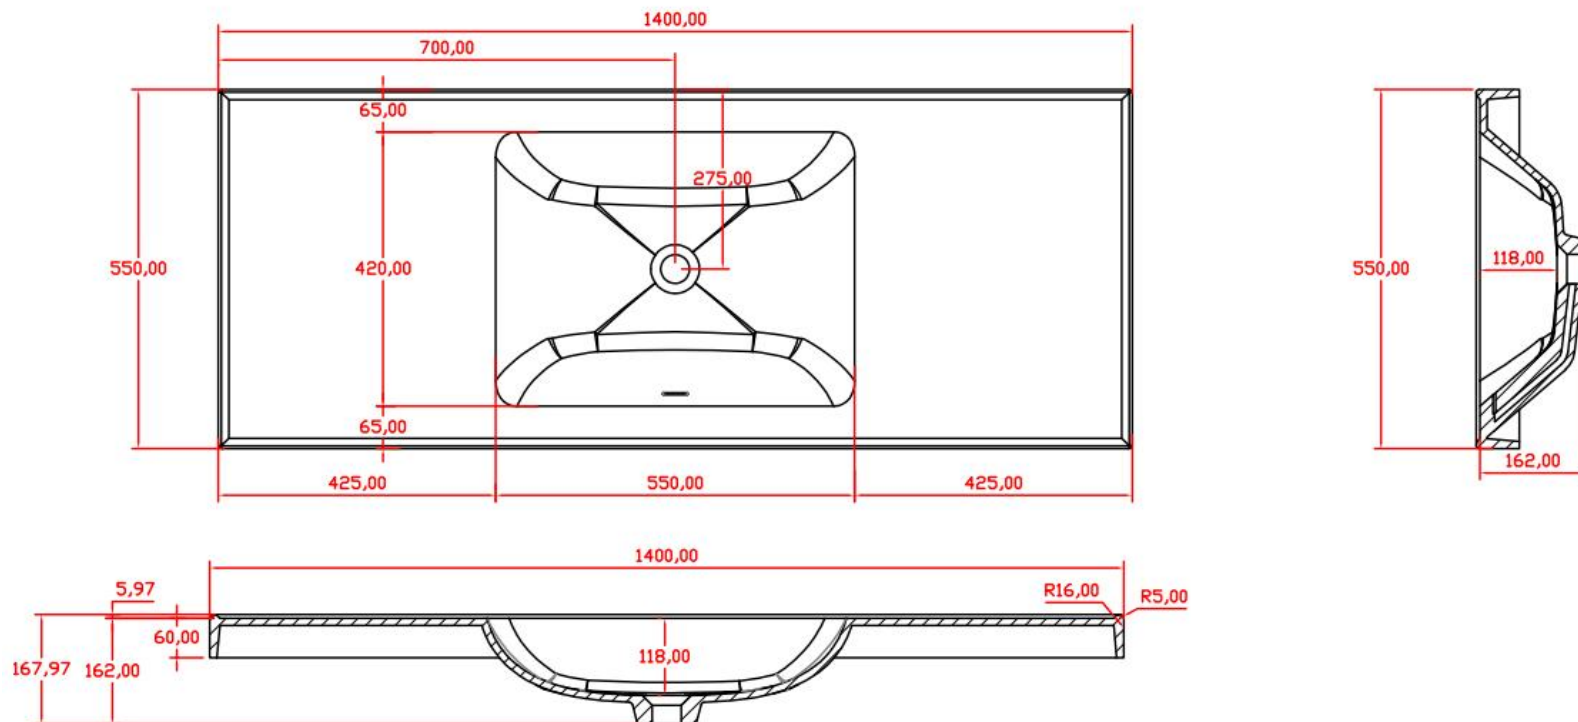

Email: tony@cw7.com.cn

产品型号:1320460

Product Item No.: 1320460

品名: 白色哑光人造石半嵌入式台盆

Item Name: semi-recessed basin

规格/Size: 1400x550x168mm

website: www.lly-stonebath.com

Email: tony@cw7.com.cn