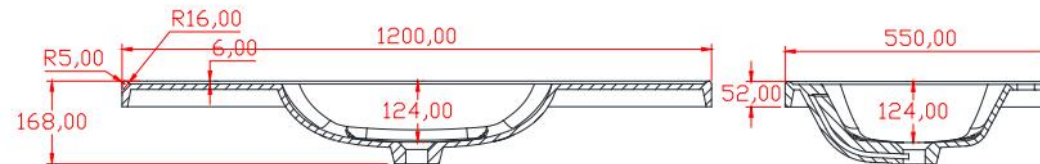

website: www.lly-stonebath.com

Email: tony@cw7.com.cn

产品型号:1320410

Product Item No.: 1320410

品名: 白色哑光人造石半嵌入式台盆

Item Name: semi-recessed basin

规格/Size: 1200x550x168mm

Approval Status:
 (A) Approved
 (B) Approved w/ Comment
 (C) Rejected
Revised: