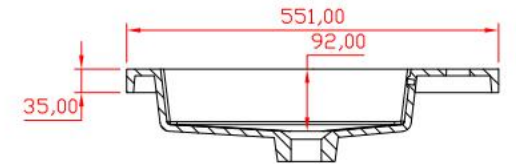

产品型号:1320020

Product Item No.: 1320020

品名: 白色哑光人造石半嵌入式台盆

Item Name: semi-recessed basin

规格/Size: 754x551x145mm

website: www.lly-stonebath.com

Email: tony@cw7.com.cn