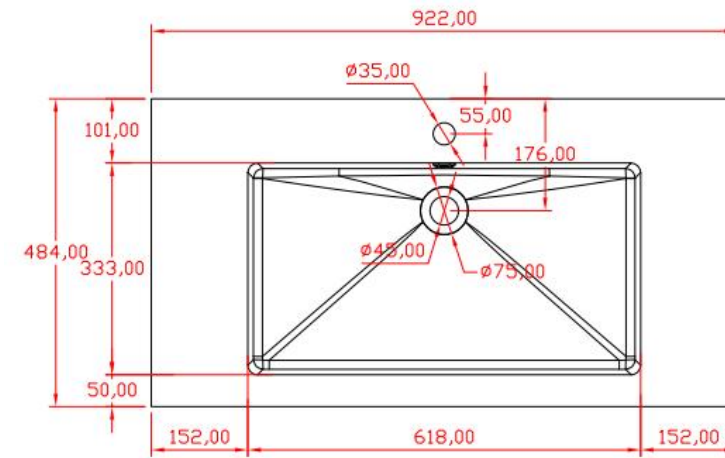

产品型号:1320030

Product Item No.: 1320030

品名: 白色哑光人造石半嵌入式台盆

Item Name: semi-recessed basin

规格/Size: 922x484x152mm

website: www.lly-stonebath.com

Email: tony@cw7.com.cn