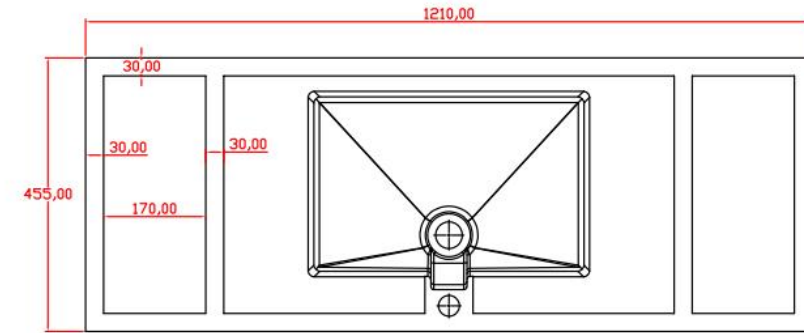

产品型号:1610040

Prodct Item No.: 1610040

品名: 白色哑光人造石半嵌入式台盆

Item Name: semi-recessed basin

规格/Size: 1210x455x165mm

website: www.lly-stonebath.com

Email: tony@cw7.com.cn