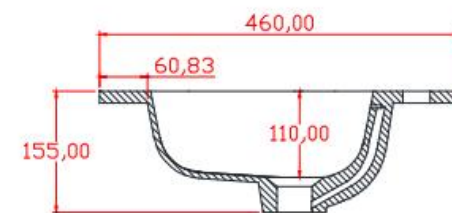

website: www.lly-stonebath.com

Email: tony@cw7.com.cn

产品型号:1320400

Product Item No.: 1320400

品名: 白色哑光人造石半嵌入式台盆

Item Name: semi-recessed basin

规格/Size: 800x460x155mm

website: www.lly-stonebath.com