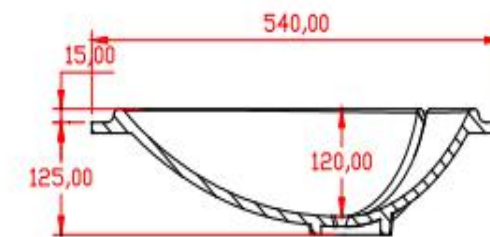

website: www.lly-stonebath.com

Email: tony@cw7.com.cn

产品型号:1330110

Product Item No.: 1330110

品名: 白色哑光人造石半嵌入式台盆

Item Name: semi-recessed basin

规格/Size: 1200x540x140mm

website: www.lly-stonebath.com