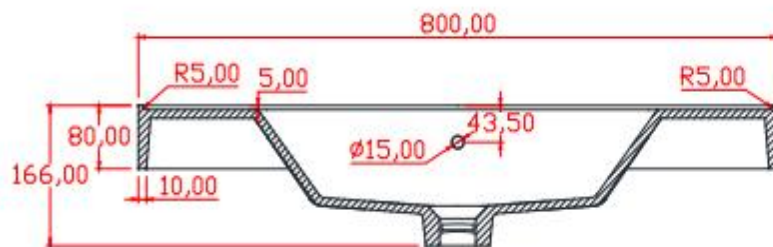

Email: tony@cw7.com.cn

产品型号:1320390

Product Item No.: 1320390

品名: 白色哑光人造石半嵌入式台盆

Item Name: semi-recessed basin

规格/Size: 800x500x166mm

website: www.lly-stonebath.com

Email: tony@cw7.com.cn