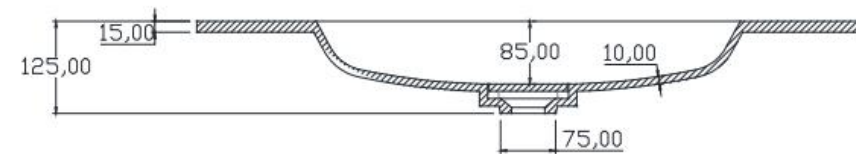

规格/Size: 800x550x192mm

website: www.lly-stonebath.com

Email: tony@cw7.com.cn

产品型号:1320240

Product Item No.: 1320240

品名: 白色哑光人造石半嵌入式台盆

Item Name: semi-recessed basin

规格/Size: 900x480x125mm