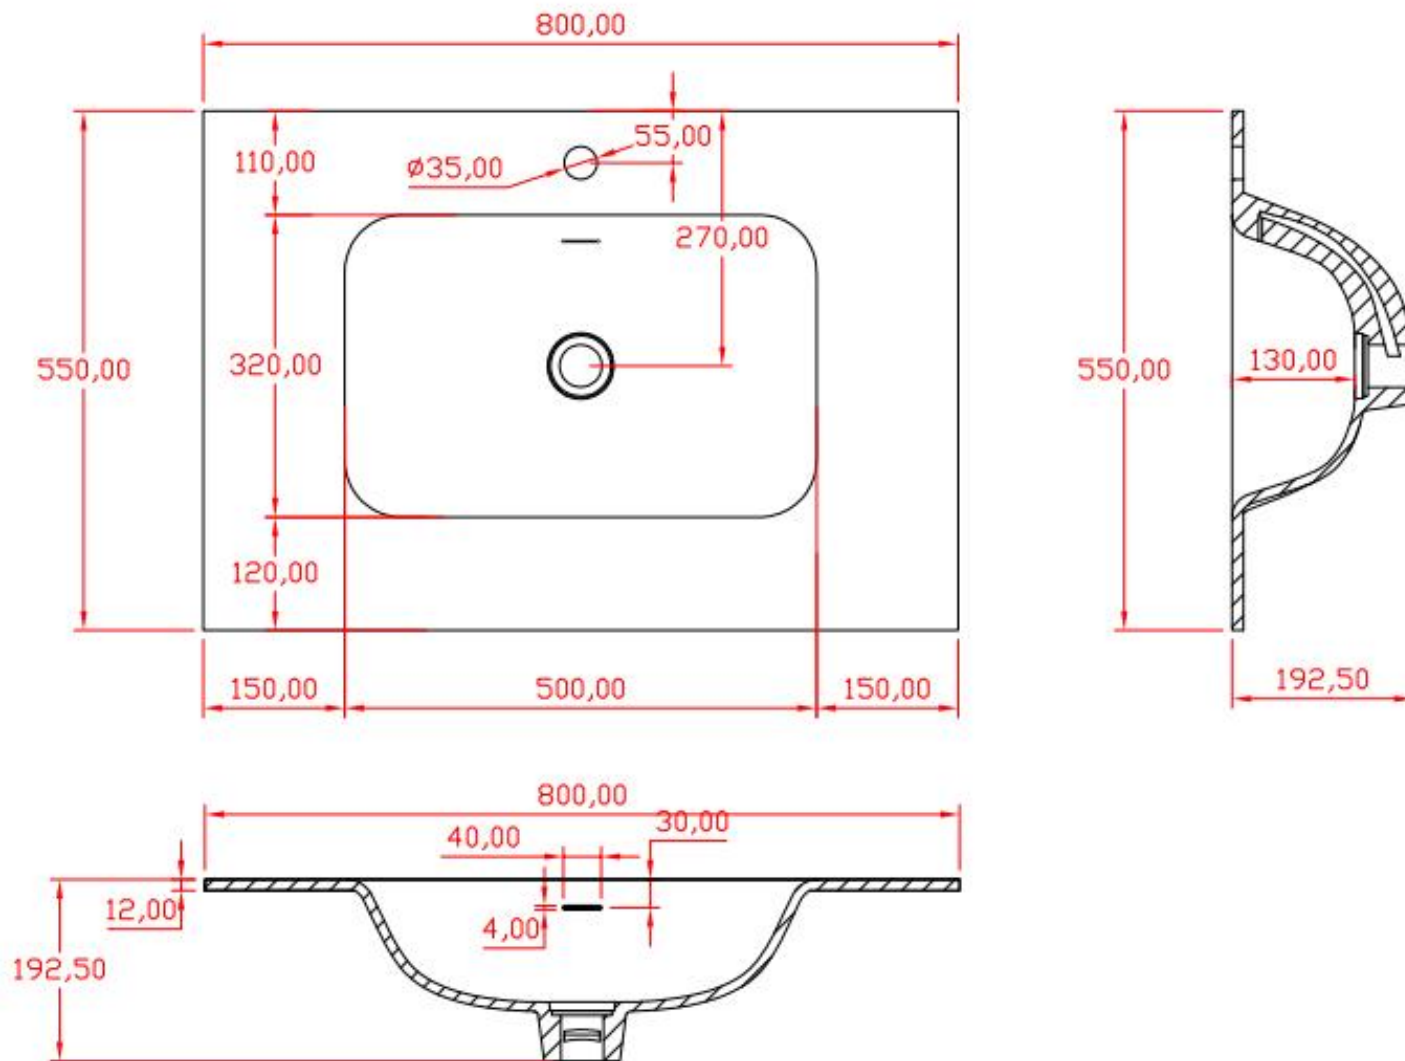

产品型号:1320510

Item No.: 1320510

品名: 白色哑光人造石半嵌入式台盆

Item Name: semi-recessed basin

规格/Size: 800x550x192mm

website: www.lly-stonebath.com

Email: tony@cw7.com.cn