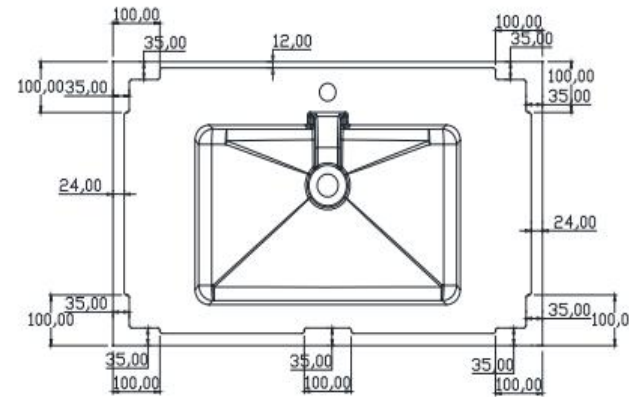

产品型号:1320350

Product Item No.: 1320350

品名: 白色哑光人造石半嵌入式台盆

Item Name: semi-recessed basin

规格/Size: 914x560x185mm

website: www.lly-stonebath.com

Email: tony@cw7.com.cn