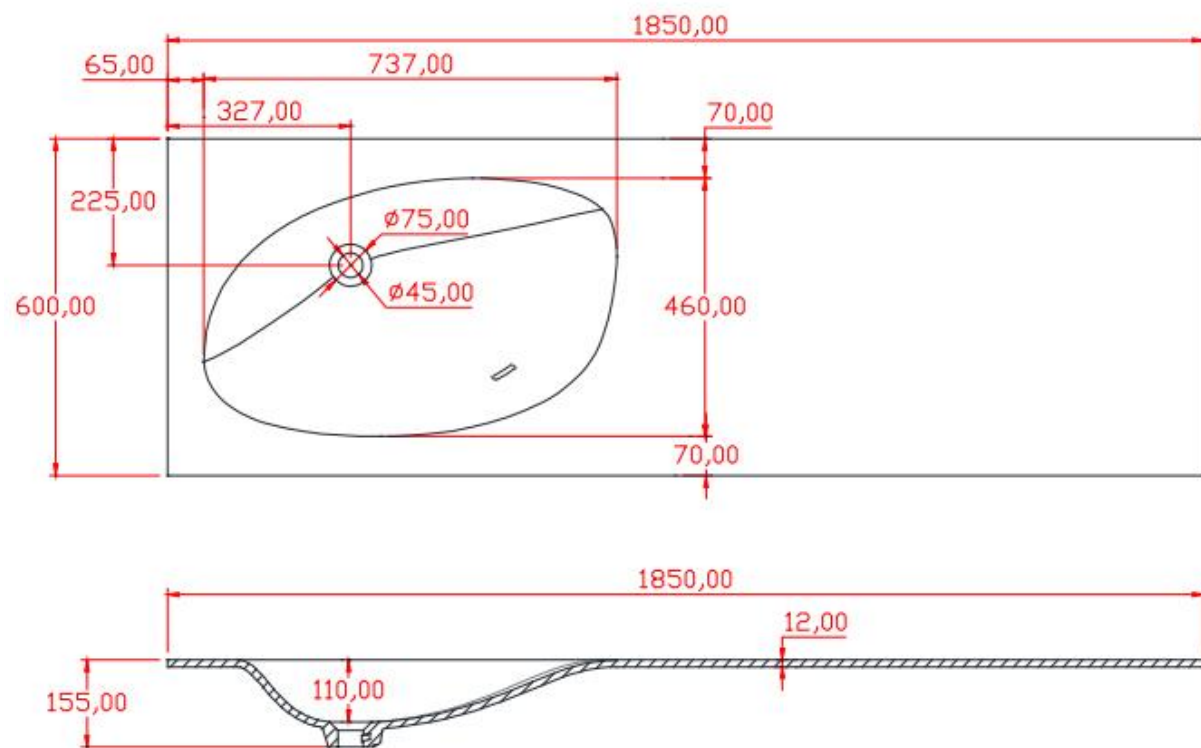

Email: tony@cw7.com.cn

产品型号:1330100

Product Item No.: 1330100

品名: 白色哑光人造石半嵌入式台盆

Item Name: semi-recessed basin

规格/Size: 1850x600x140mm

website: www.lly-stonebath.com

Email: tony@cw7.com.cn