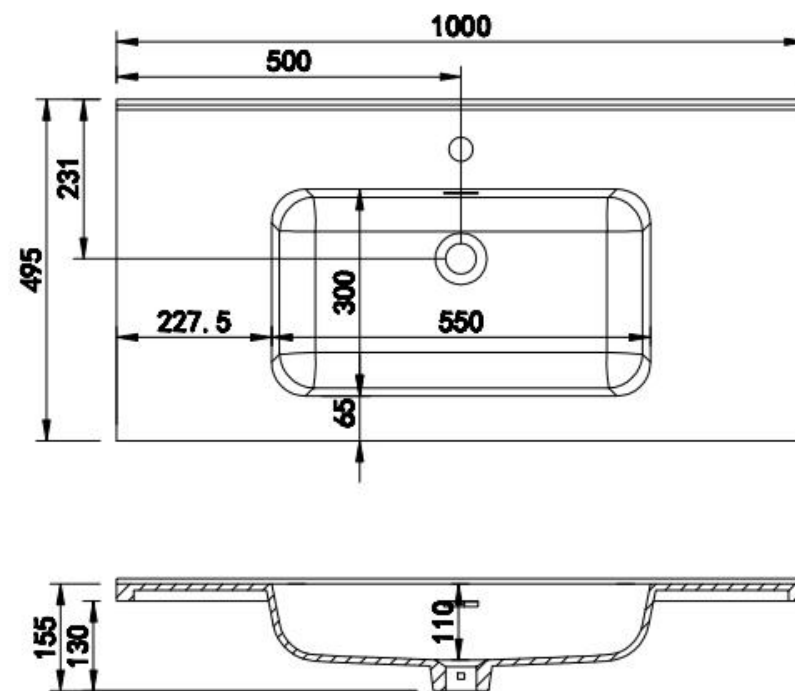

品名: 白色哑光人造石半嵌入式台盆

Item Name: semi-recessed basin

规格/Size: 1000x495x155mm