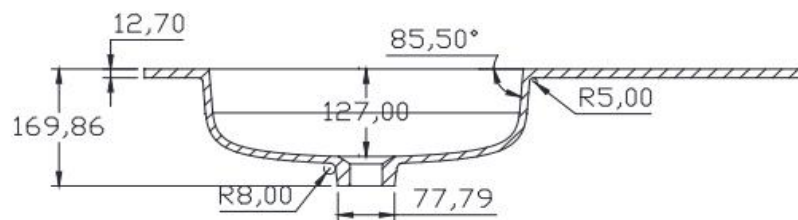

产品型号:1320230

Product Item No.: 1320230

品名: 白色哑光人造石半嵌入式台盆

Item Name: semi-recessed basin

规格/Size: 914x508x170mm

website: www.lly-stonebath.com

Email: tony@cw7.com.cn