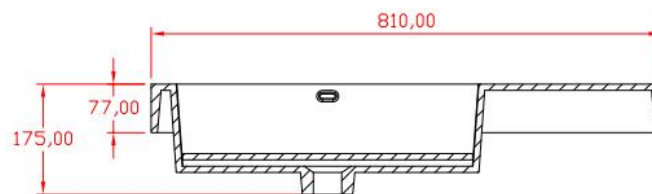

产品型号:1320040

Product Item No.: 1320040

品名: 白色哑光人造石半嵌入式台盆

Item Name: semi-recessed basin

规格/Size: 810x611x175mm

website: www.lly-stonebath.com

Email: tony@cw7.com.cn