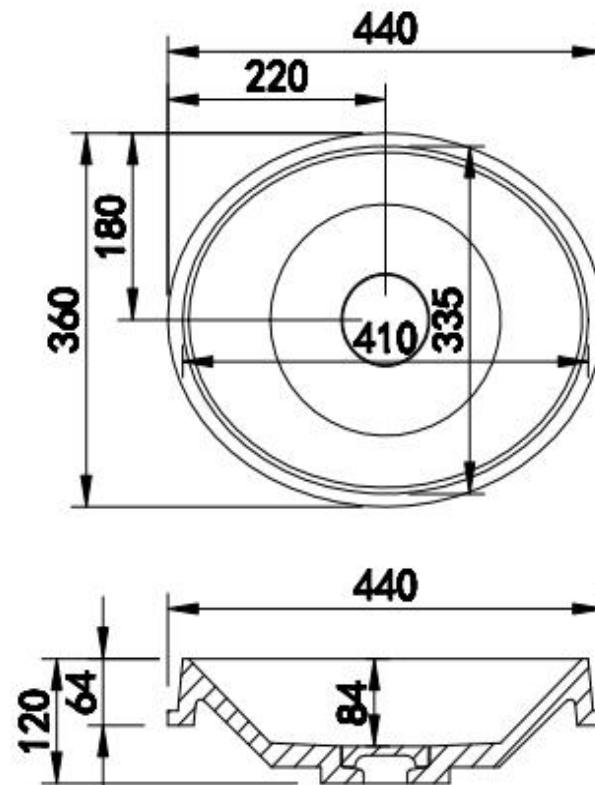

website: www.lly-stonebath.com

Email: tony@cw7.com.cn

产品型号:1330010

Product Item No.: 1330010

品名: 白色哑光人造石半嵌入式台盆

Item Name: semi-recessed basin

规格/Size: 440x360x120mm

website: www.lly-stonebath.com