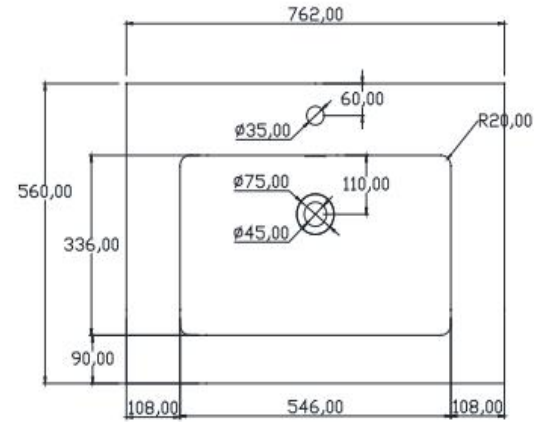

产品型号:1320340

Product Item No.: 1320340

品名: 白色哑光人造石半嵌入式台盆

Item Name: semi-recessed basin

规格/Size: 762x560x185mm

website: www.lly-stonebath.com

Email: tony@cw7.com.cn