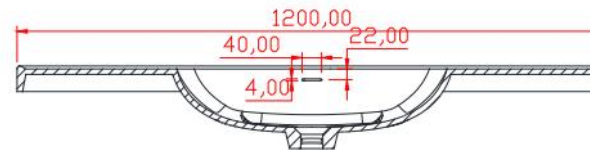

website: www.lly-stonebath.com

Email: tony@cw7.com.cn

产品型号:1320410

Product Item No.: 1320410

品名: 白色哑光人造石半嵌入式台盆

Item Name: semi-recessed basin

规格/Size: 1200x550x168mm

Approval Status:
 (A) Approved
 (B) Approved w/ Comment
 (C) Rejected
Revised: