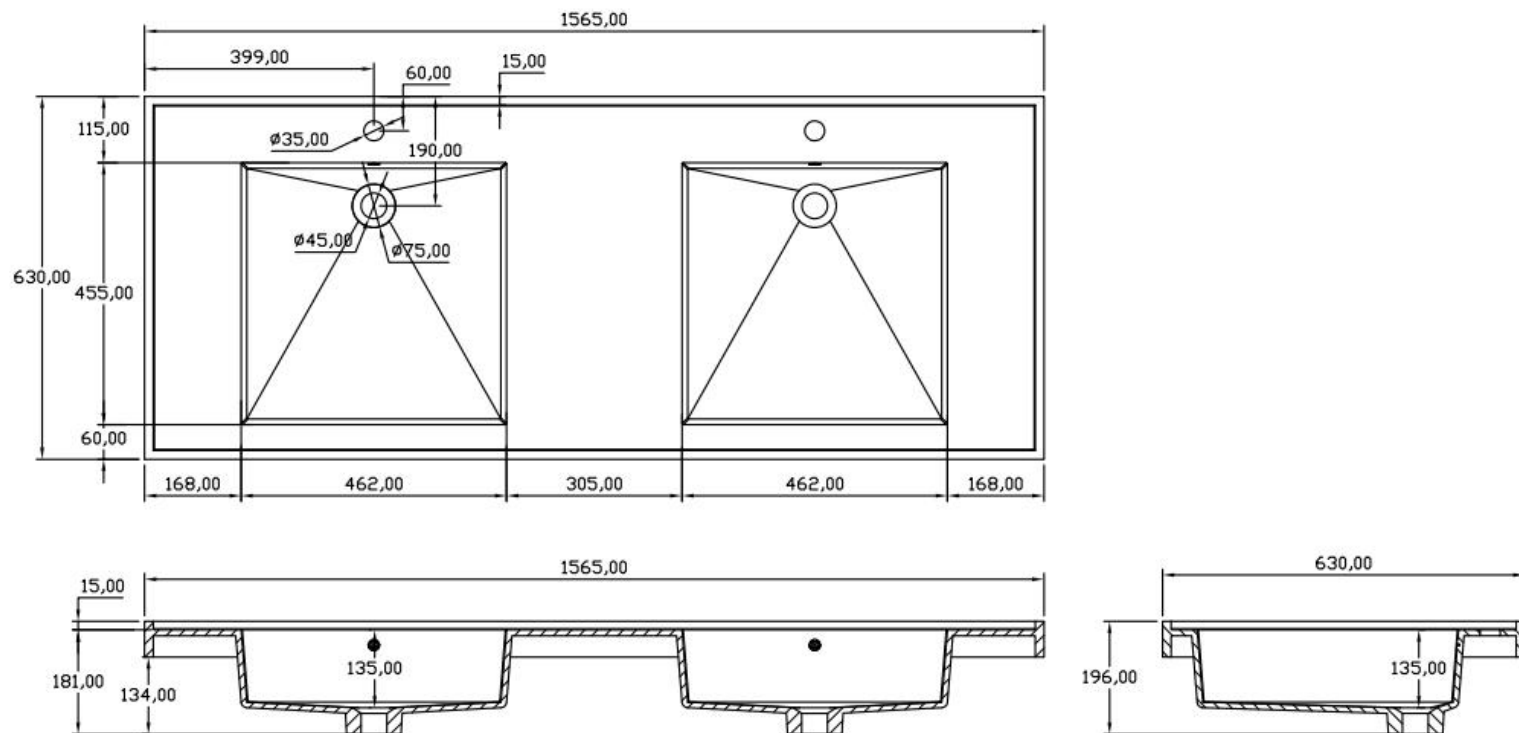

产品型号:1340010

Product Item No.: 1340010

品名: 白色哑光人造石半嵌入式台盆

Item Name: semi-recessed basin

规格/Size: 1565x630x181mm

website: www.lly-stonebath.com

Email: tony@cw7.com.cn