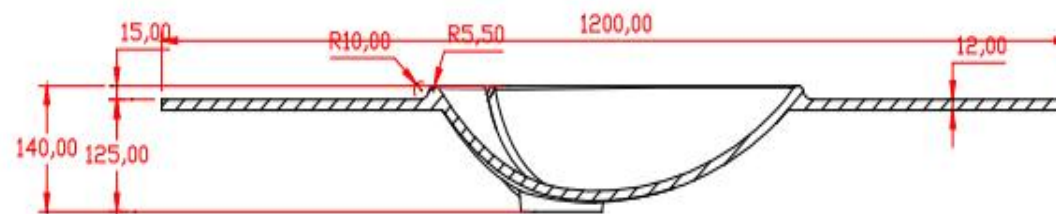

website: www.lly-stonebath.com

Email: tony@cw7.com.cn

产品型号:1330110

Product Item No.: 1330110

品名: 白色哑光人造石半嵌入式台盆

Item Name: semi-recessed basin

规格/Size: 1200x540x140mm

website: www.lly-stonebath.com