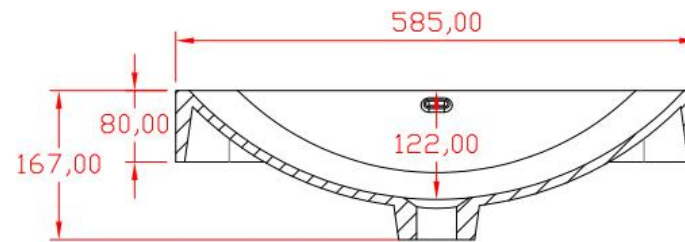

产品型号:1320060

Product Item No.: 1320060

品名: 白色哑光人造石半嵌入式台盆

Item Name: semi-recessed basin

规格/Size: 585x460x165mm

website: www.lly-stonebath.com

Email: tony@cw7.com.cn