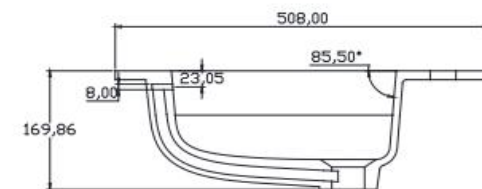

产品型号:1320230

Product Item No.: 1320230

品名: 白色哑光人造石半嵌入式台盆

Item Name: semi-recessed basin

规格/Size: 914x508x170mm

website: www.lly-stonebath.com

Email: tony@cw7.com.cn