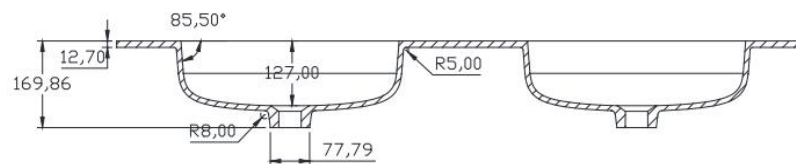

Email: tony@cw7.com.cn

产品型号:1340070

Product Item No.: 1340070

品名: 白色哑光人造石半嵌入式台盆

Item Name: semi-recessed basin

规格/Size: 1371x508x170mm

website: www.lly-stonebath.com

Email: tony@cw7.com.cn