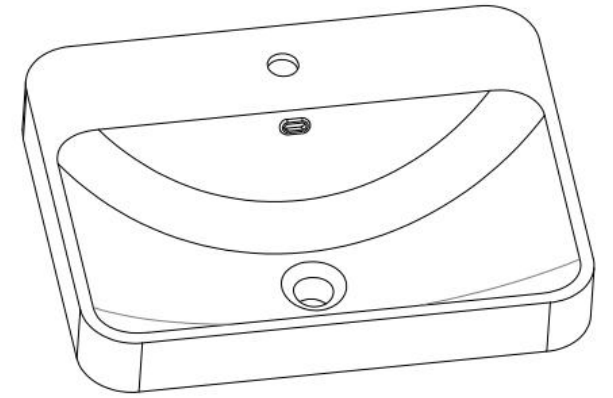

产品型号:1320060

Product Item No.: 1320060

品名: 白色哑光人造石半嵌入式台盆

Item Name: semi-recessed basin

规格/Size: 585x460x165mm

website: www.lly-stonebath.com

Email: tony@cw7.com.cn