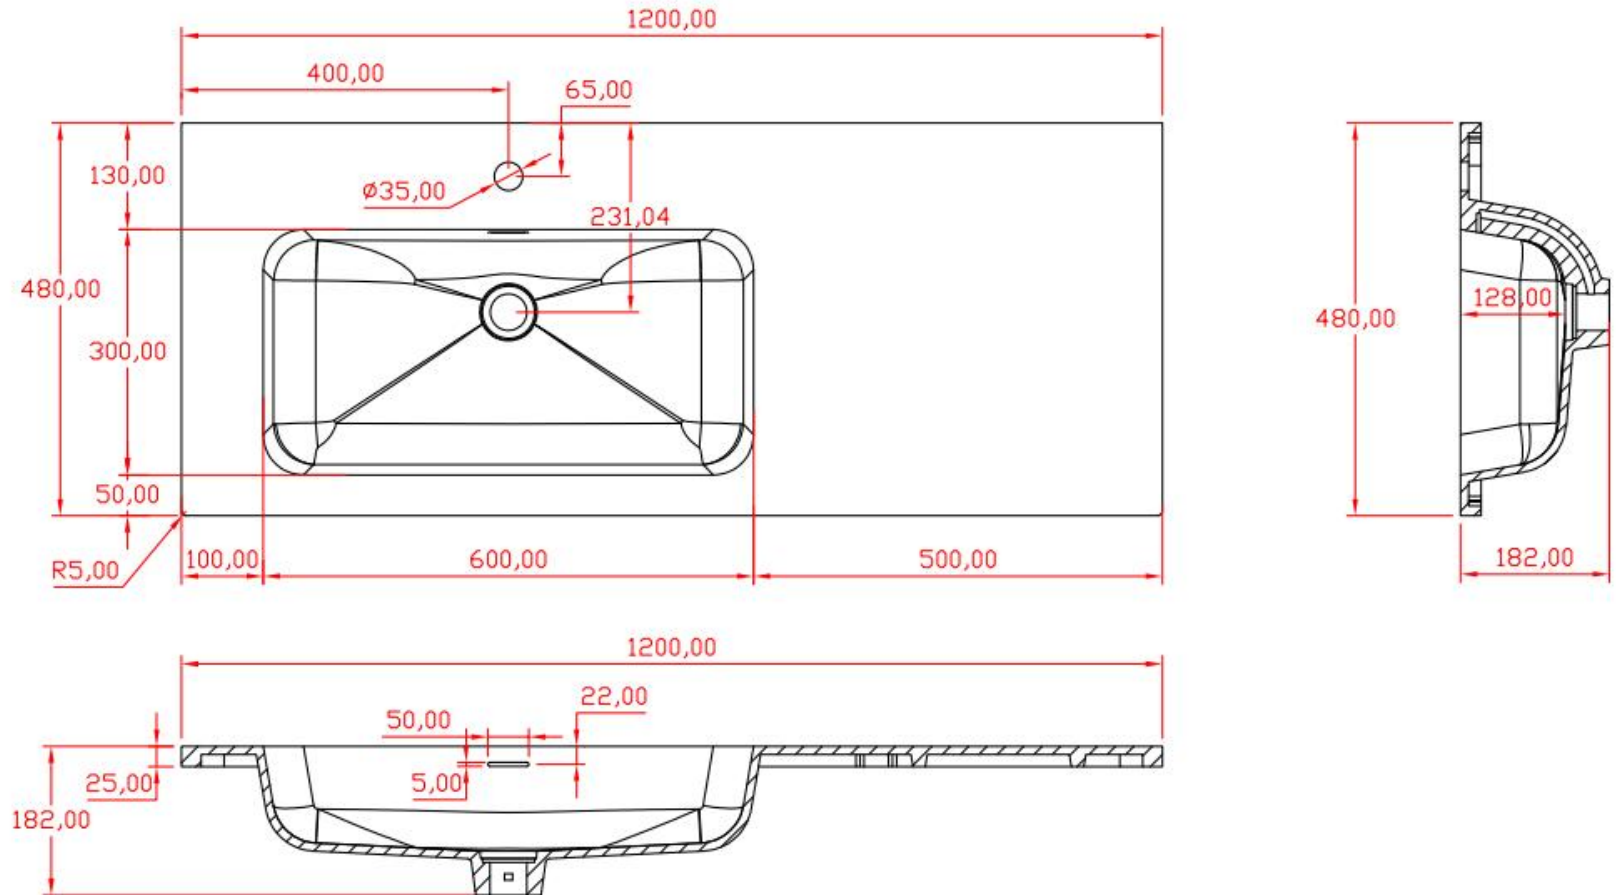

规格/Size: 1200x550x192mm

website: www.lly-stonebath.com

Email: tony@cw7.com.cn

产品型号:1320590

Product Item No.: 1320590

品名: 白色哑光人造石半嵌入式台盆

Item Name: semi-recessed basin

规格/Size: 1200x480x182mm