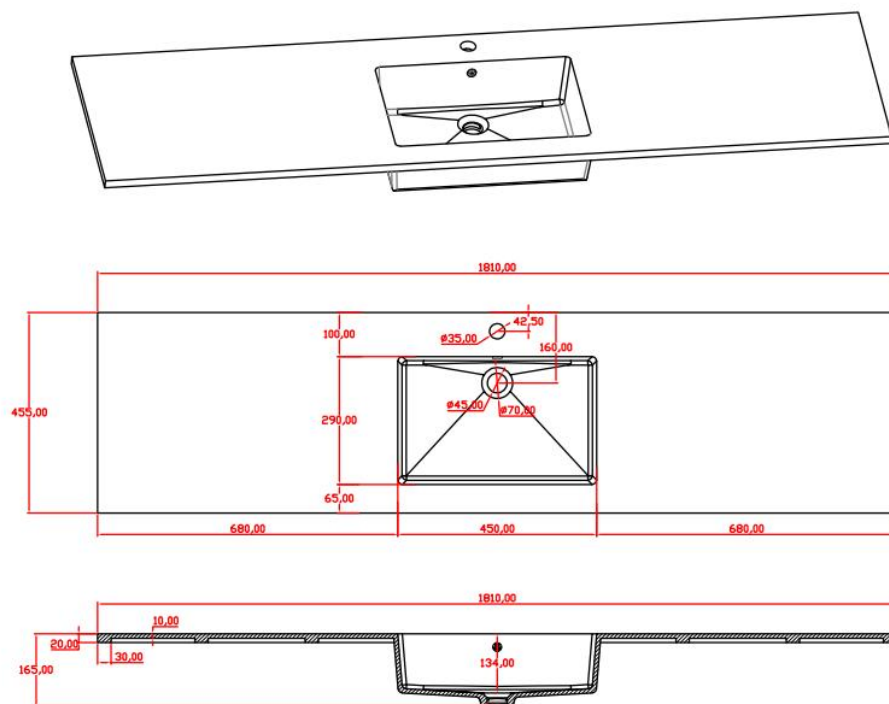

产品型号:1610050

Product Item No.: 1610050

品名: 白色哑光人造石半嵌入式台盆

Item Name: semi-recessed basin

规格/Size: 1810x455x165mm

website: www.lly-stonebath.com

Email: tony@cw7.com.cn