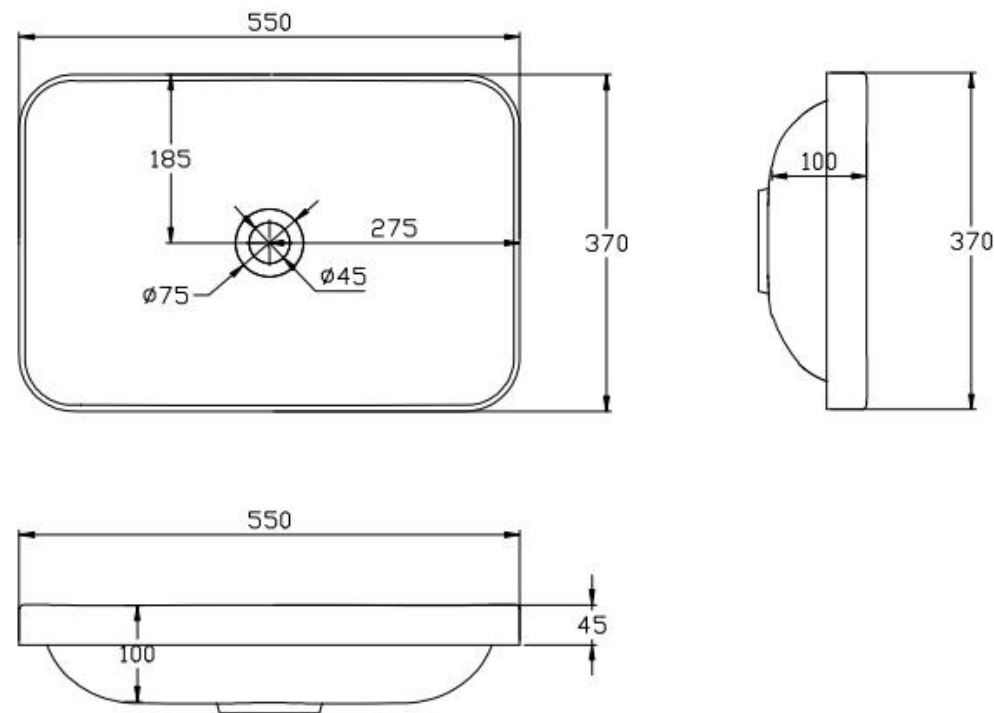

产品型号:1330030

Product Item No.: 1330030

品名: 白色哑光人造石半嵌入式台盆
Item Name: semi-recessed basin
规格/Size: 370*370*120mm

website: www.lly-stonebath.com

Email: tony@cw7.com.cn

产品型号:1330020

Product Item No.: 1330020

品名: 白色哑光人造石半嵌入式台盆

Item Name: semi-recessed basin

规格/Size: 550*370*120mm

website: www.lly-stonebath.com

Email: tony@cw7.com.cn

产品型号:1320060

Product Item No.: 1320060

品名: 白色哑光人造石半嵌入式台盆

Item Name: semi-recessed basin