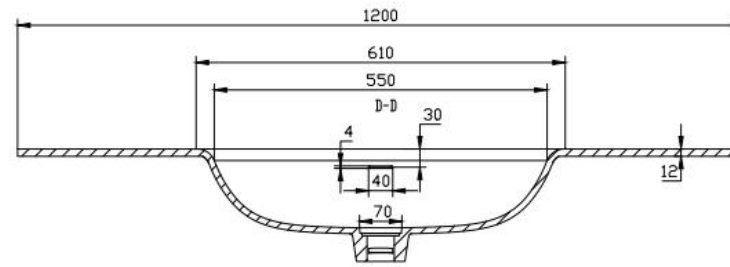

产品型号:1320490

Item No.: 1320490

品名: 白色哑光人造石半嵌入式台盆

Item Name: semi-recessed basin

规格/Size: 1200x570x192mm

website: www.lly-stonebath.com

Email: tony@cw7.com.cn