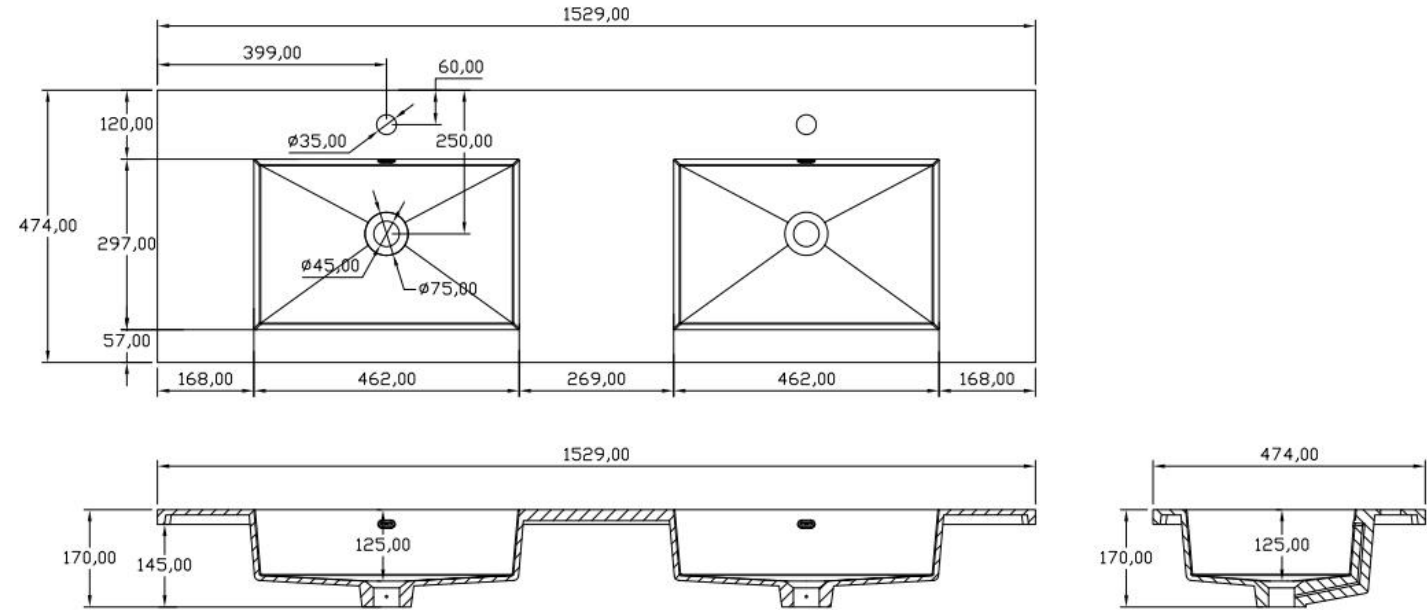

产品型号:1340050

Product Item No.: 1340050

品名: 白色哑光人造石半嵌入式台盆

Item Name: semi-recessed basin

规格/Size: 1529x474x170mm

website: www.lly-stonebath.com

Email: tony@cw7.com.cn