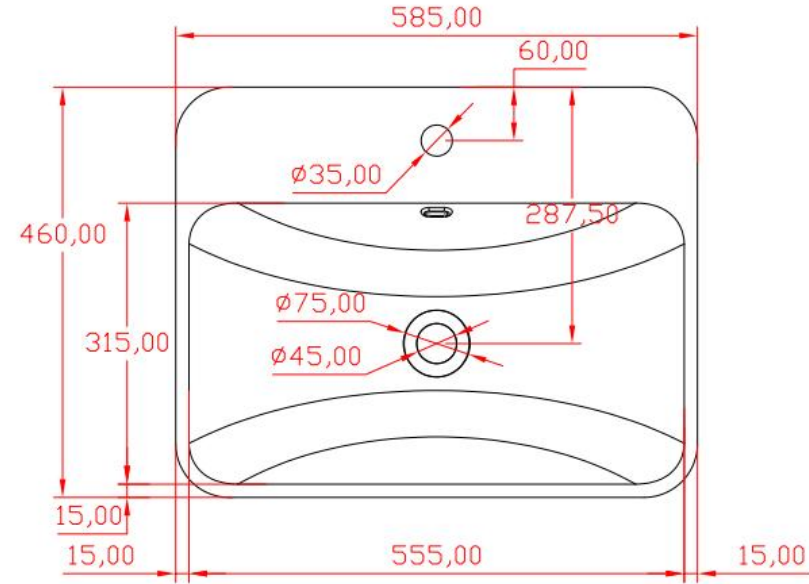

Item Name: semi-recessed basin

规格/Size: 550*370*120mm

website: www.lly-stonebath.com

Email: tony@cw7.com.cn

产品型号:1320060

Product Item No.: 1320060

品名: 白色哑光人造石半嵌入式台盆

Item Name: semi-recessed basin

规格/Size: 585x460x165mm

website: www.lly-stonebath.com

Email: tony@cw7.com.cn

产品型号:1320080

Product Item No.: 1320080

品名: 白色哑光人造石半嵌入式台盆

Item Name: semi-recessed basin

规格/Size: 800x480x155mm