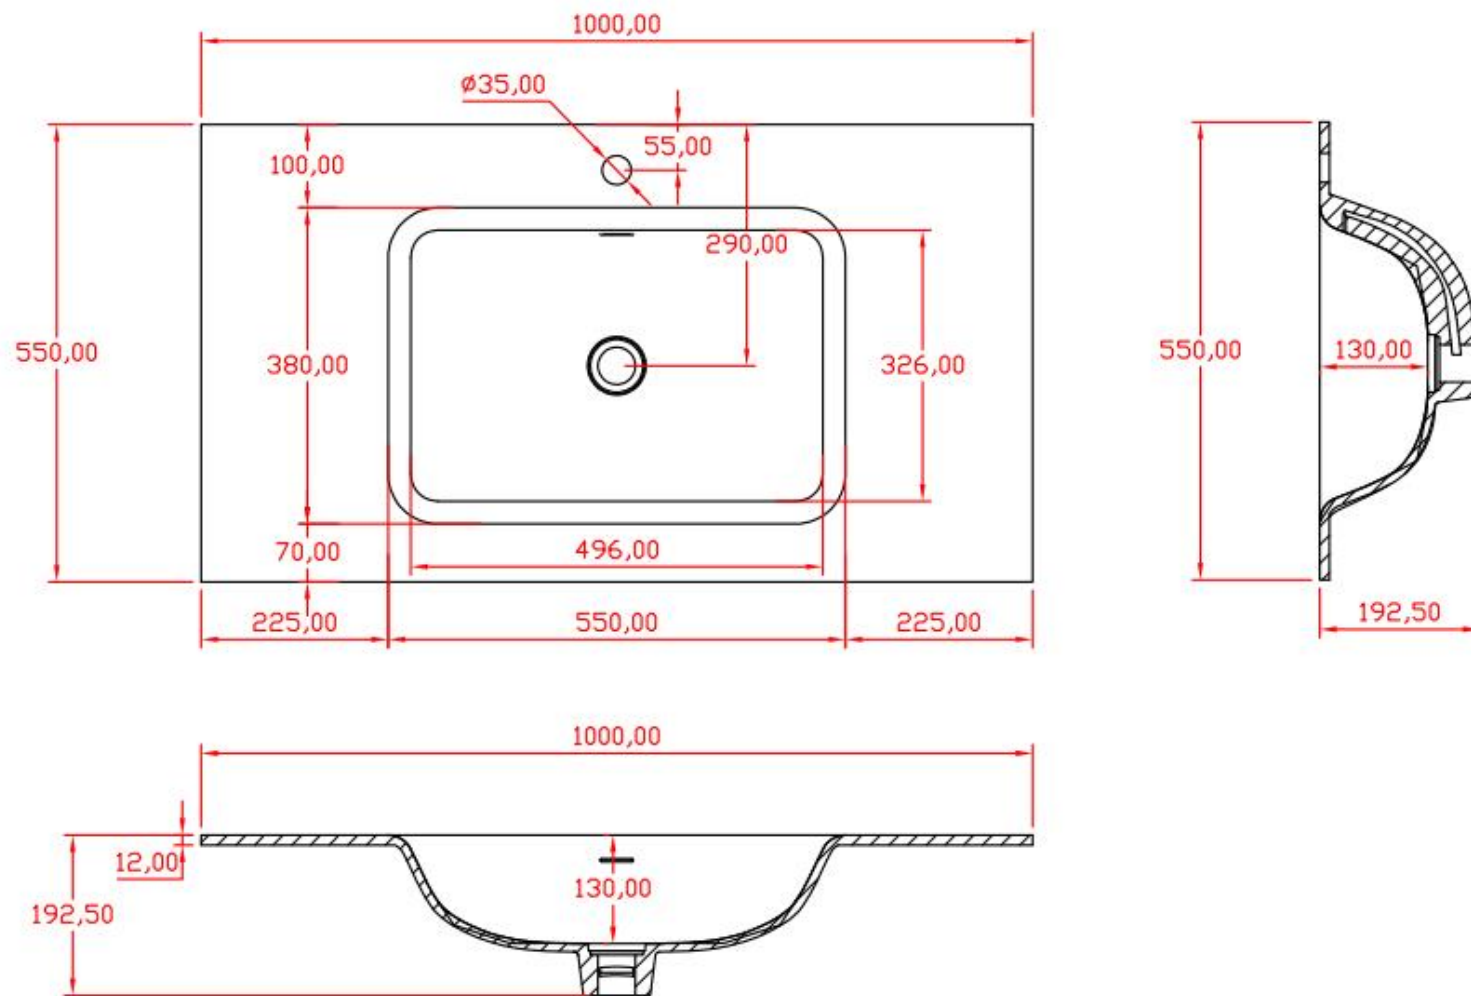

产品型号:1320520

Item No.: 1320520

品名: 白色哑光人造石半嵌入式台盆

Item Name: semi-recessed basin

规格/Size: 1000x550x192mm

website: www.lly-stonebath.com

Email: tony@cw7.com.cn