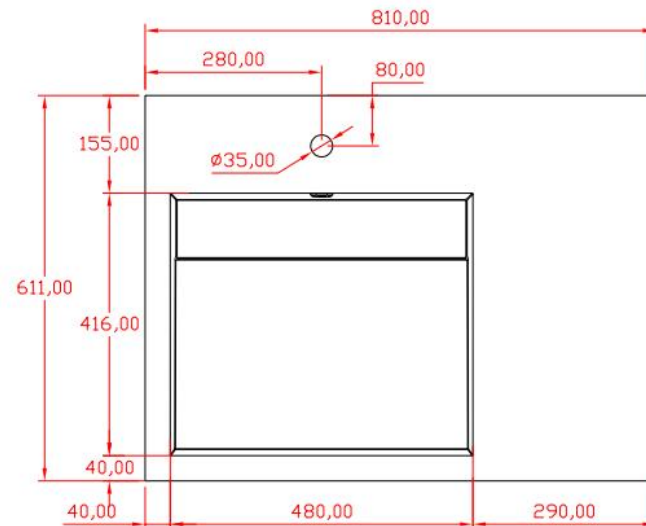

产品型号:1320040

Product Item No.: 1320040

品名: 白色哑光人造石半嵌入式台盆

Item Name: semi-recessed basin

规格/Size: 810x611x175mm

website: www.lly-stonebath.com

Email: tony@cw7.com.cn