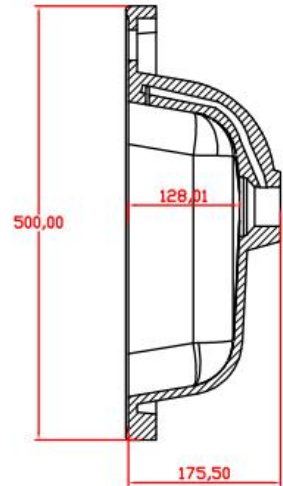

website: www.lly-stonebath.com

Email: tony@cw7.com.cn

产品型号:1320470

Product Item No.: 1320470

品名: 白色哑光人造石半嵌入式台盆

Item Name: semi-recessed basin

规格/Size: 1200x500x175mm

website: www.lly-stonebath.com