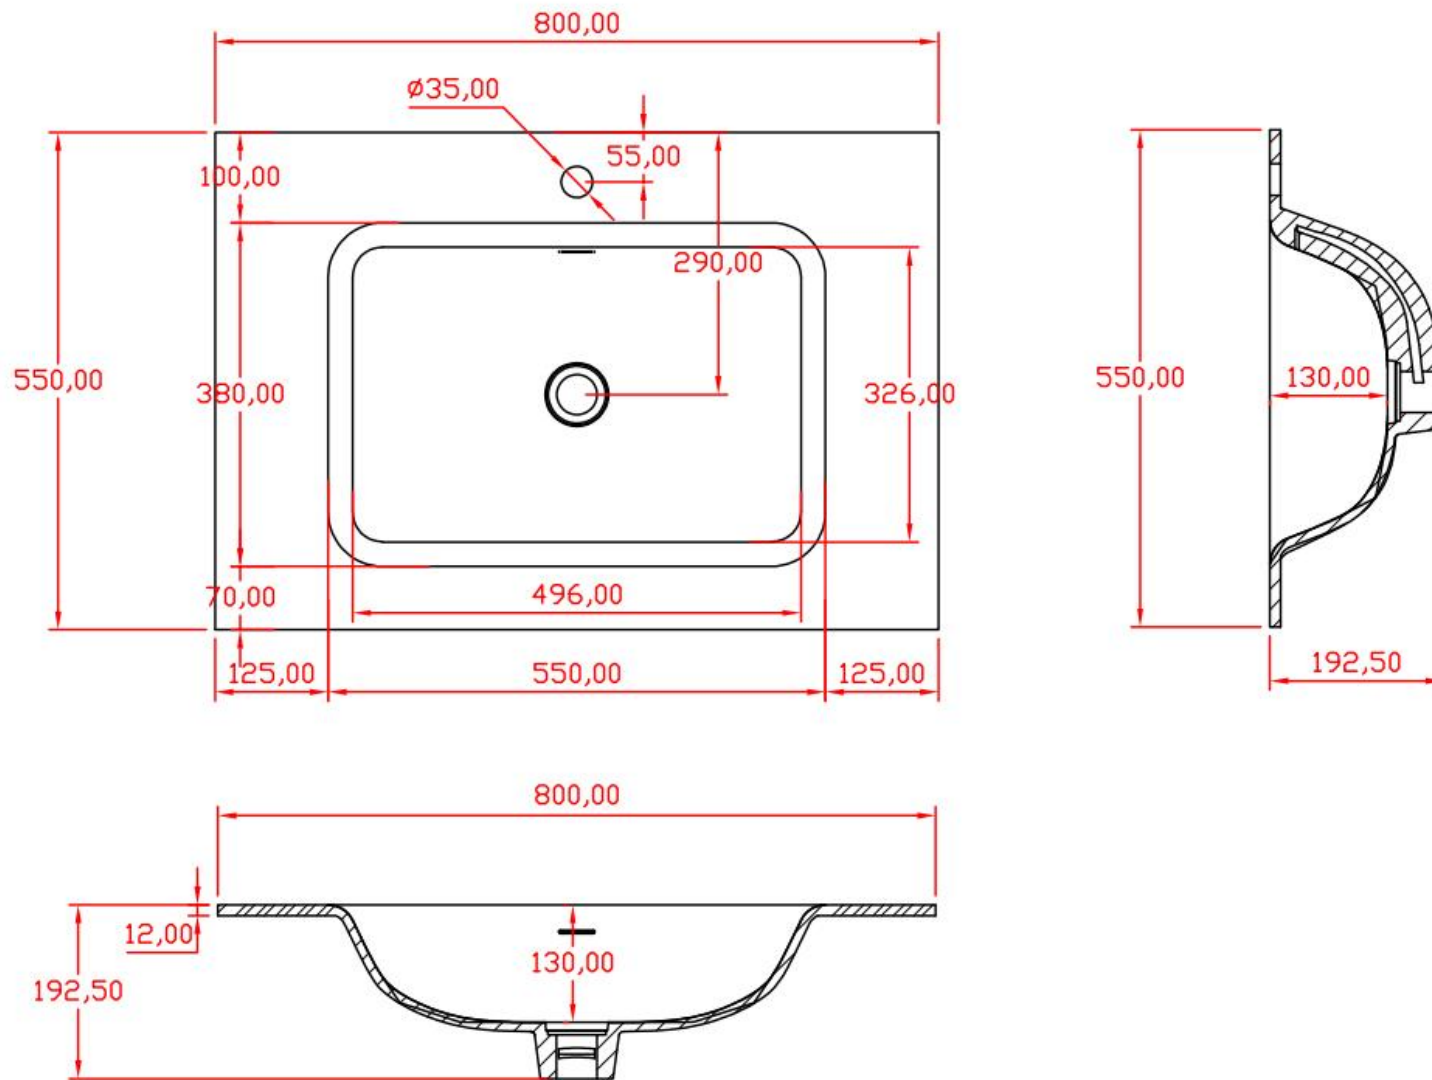

产品型号:1320530

Item No.: 1320530

品名: 白色哑光人造石半嵌入式台盆

Item Name: semi-recessed basin

规格/Size: 800x550x192mm

website: www.lly-stonebath.com

Email: tony@cw7.com.cn