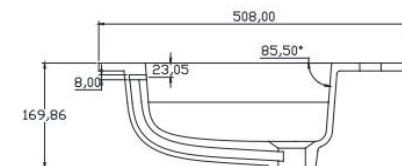

Email: tony@cw7.com.cn

产品型号:1340070

Product Item No.: 1340070

品名: 白色哑光人造石半嵌入式台盆

Item Name: semi-recessed basin

规格/Size: 1371x508x170mm

website: www.lly-stonebath.com

Email: tony@cw7.com.cn