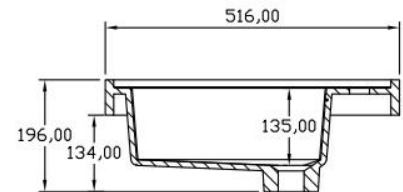

产品型号:1340020

Product Item No.: 1340020

品名: 白色哑光人造石半嵌入式台盆

Item Name: semi-recessed basin

规格/Size: 1565x516x181mm

website: www.lly-stonebath.com

Email: tony@cw7.com.cn