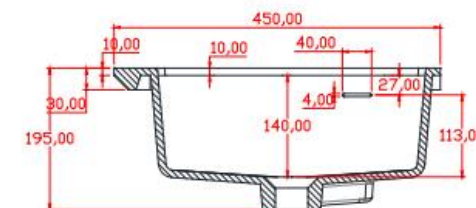

产品型号:1330090

Product Item No.: 1330090

品名: 白色哑光人造石半嵌入式台盆

Item Name: semi-recessed basin

规格/Size: 753x450x195mm

website: www.lly-stonebath.com

Email: tony@cw7.com.cn