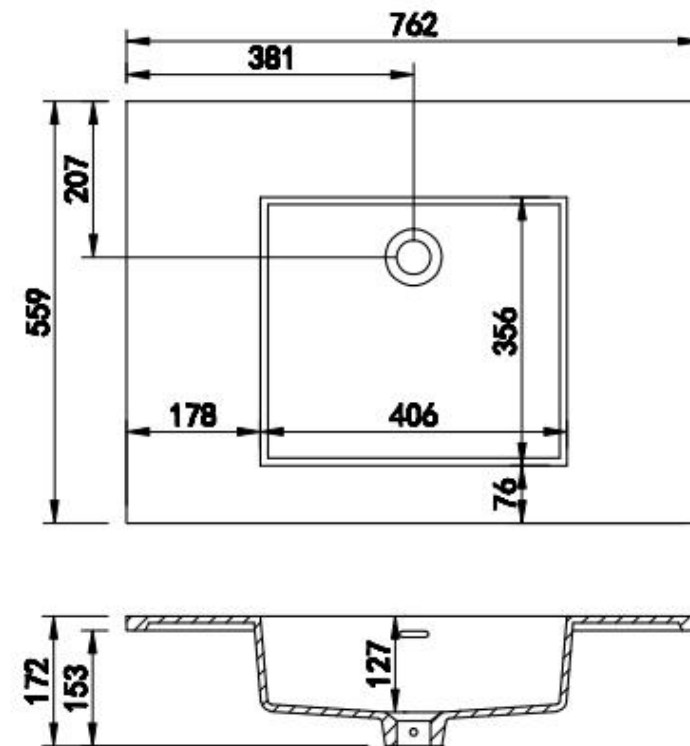

website: www.lly-stonebath.com

Email: tony@cw7.com.cn