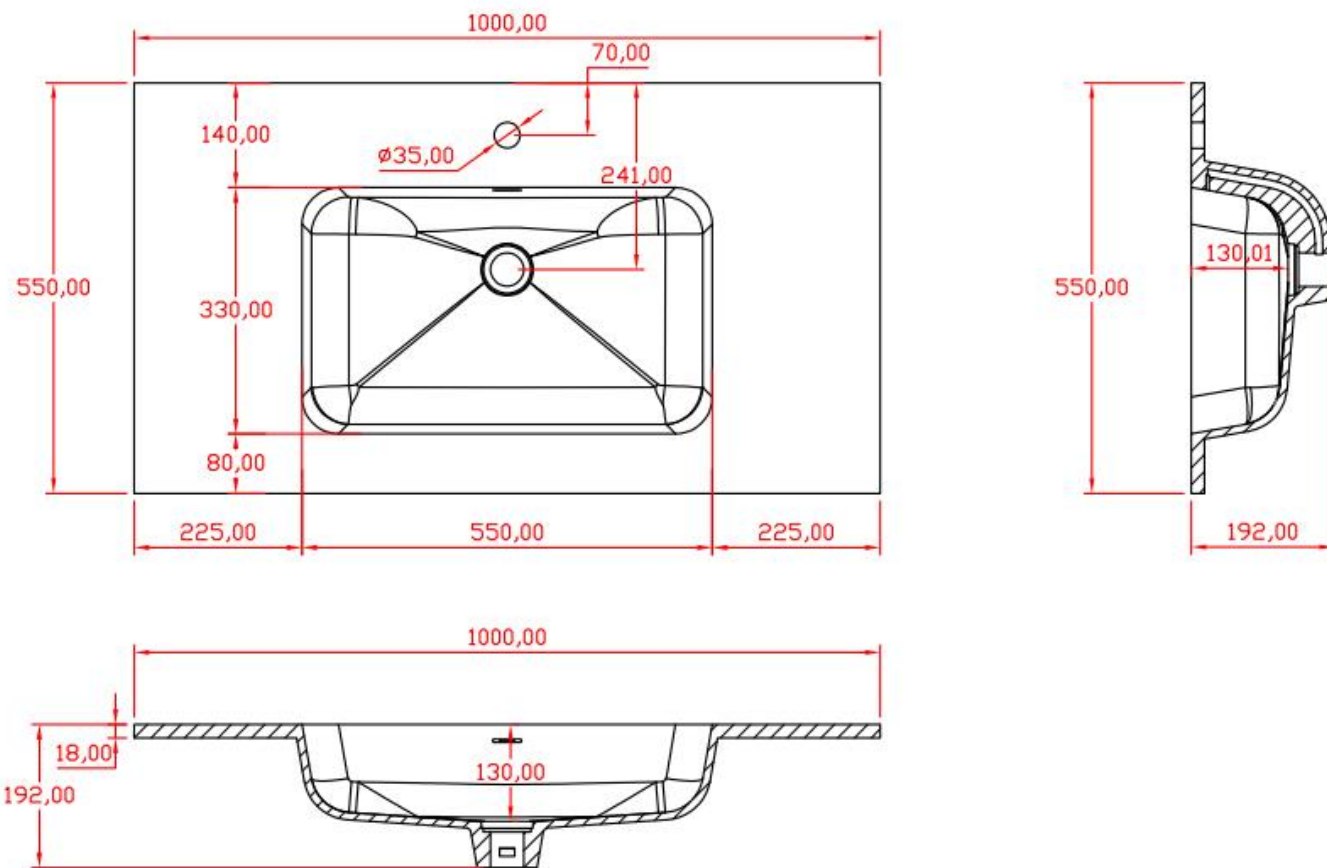

产品型号:1320560

Product Item No.: 1320560

品名: 白色哑光人造石半嵌入式台盆

Item Name: semi-recessed basin

规格/Size: 1000x550x192mm

website: www.lly-stonebath.com

Email: tony@cw7.com.cn