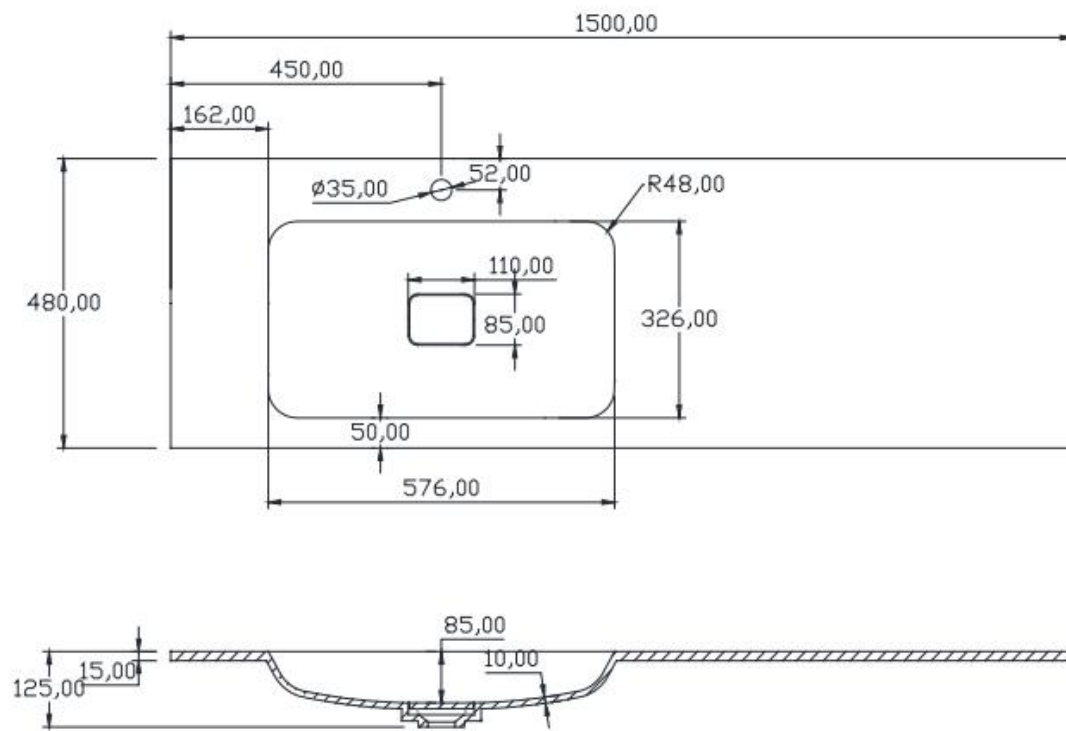

产品型号:1320260

Product Item No.: 1320260

品名: 白色哑光人造石半嵌入式台盆

Item Name: semi-recessed basin

规格/Size: 1500x480x125mm

website: www.lly-stonebath.com

Email: tony@cw7.com.cn