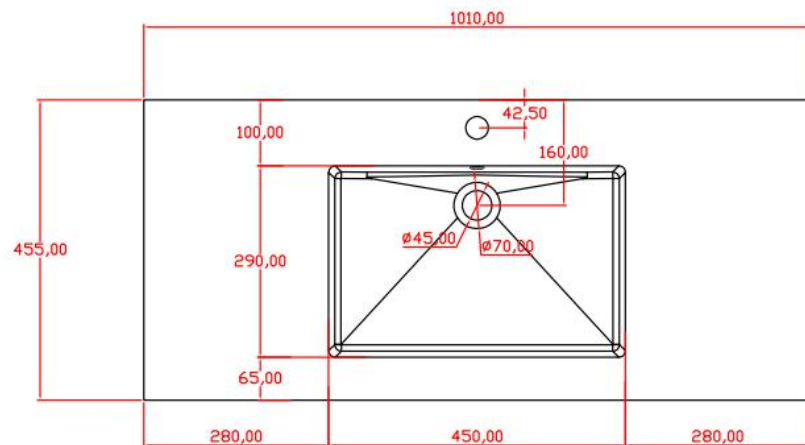

Email: tony@cw7.com.cn

产品型号:1610030

Prodct Item No.: 1610030

品名: 白色哑光人造石半嵌入式台盆

Item Name: semi-recessed basin

规格/Size: 1010x455x165mm

website: www.lly-stonebath.com

Email: tony@cw7.com.cn