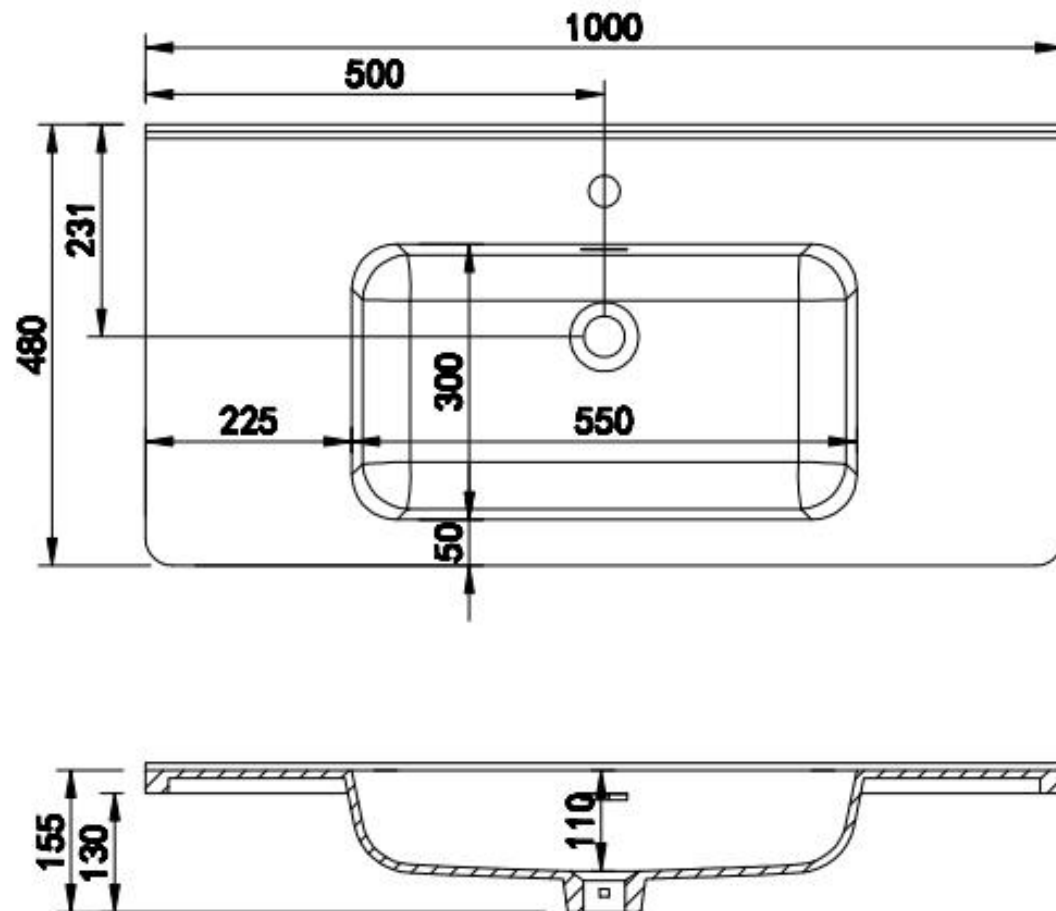

产品型号:1320090

Product Item No.: 1320090

品名: 白色哑光人造石半嵌入式台盆

Item Name: semi-recessed basin

规格/Size: 1000x480x155mm

website: www.lly-stonebath.com

Email: tony@cw7.com.cn

产品型号:1320220