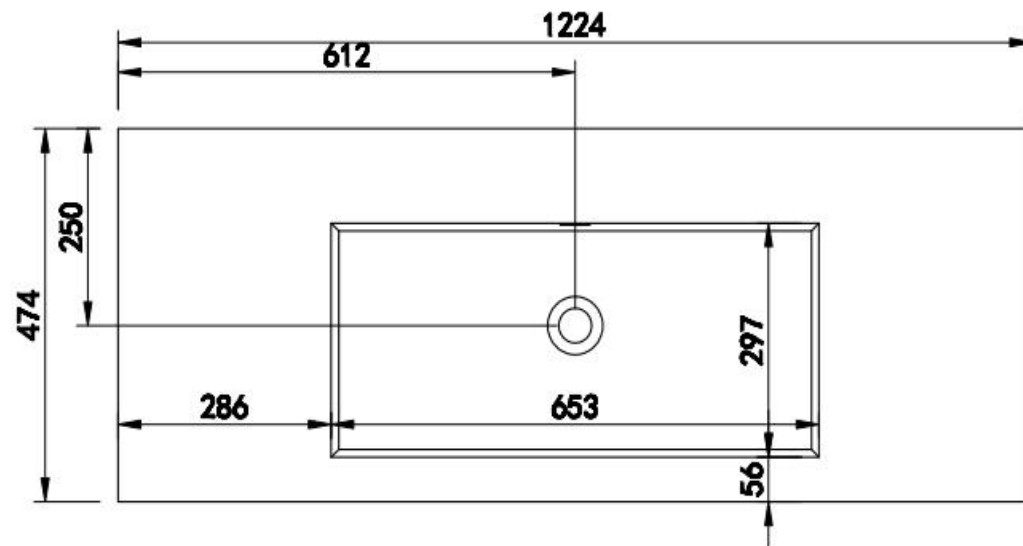

品名: 白色哑光人造石半嵌入式台盆

Item Name: semi-recessed basin

规格/Size: 1224x474x170mm