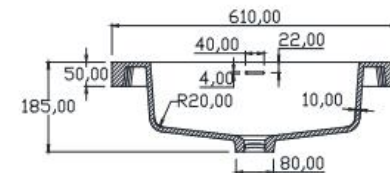

规格/Size: 914x508x170mm

website: www.lly-stonebath.com

Email: tony@cw7.com.cn

产品型号:1320330

Prodct Item No.: 1320330

品名: 白色哑光人造石半嵌入式台盆

Item Name: semi-recessed basin

规格/Size: 610x560x185mm