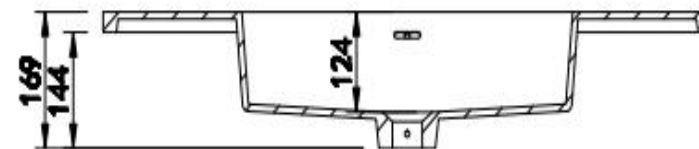

Email: tony@cw7.com.cn

产品型号:1320160

Product Item No.: 1320160

品名: 白色哑光人造石半嵌入式台盆

Item Name: semi-recessed basin

规格/Size: 919x474x170mm

website: www.lly-stonebath.com

Email: tony@cw7.com.cn