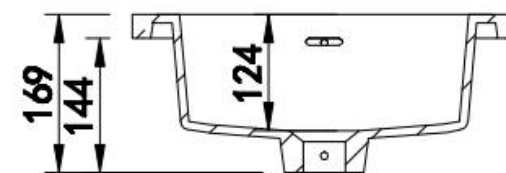

website: www.lly-stonebath.com

Email: tony@cw7.com.cn

品名: 白色哑光人造石半嵌入式台盆

Item Name: semi-recessed basin

规格/Size: 411x474x170mm