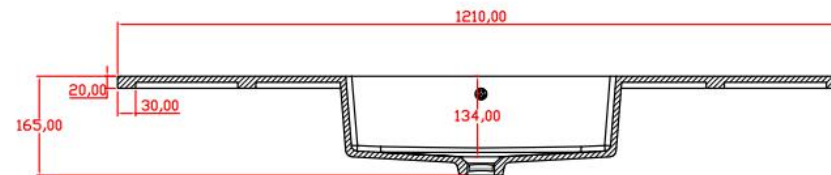

产品型号:1610040

Prodct Item No.: 1610040

品名: 白色哑光人造石半嵌入式台盆

Item Name: semi-recessed basin

规格/Size: 1210x455x165mm

website: www.lly-stonebath.com

Email: tony@cw7.com.cn