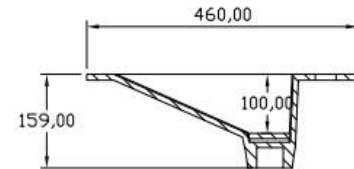

产品型号:1340060

Prodct Item No.: 1340060

品名: 白色哑光人造石半嵌入式台盆

Item Name: semi-recessed basin

规格/Size: 1608x460x165mm

website: www.lly-stonebath.com

Email: tony@cw7.com.cn