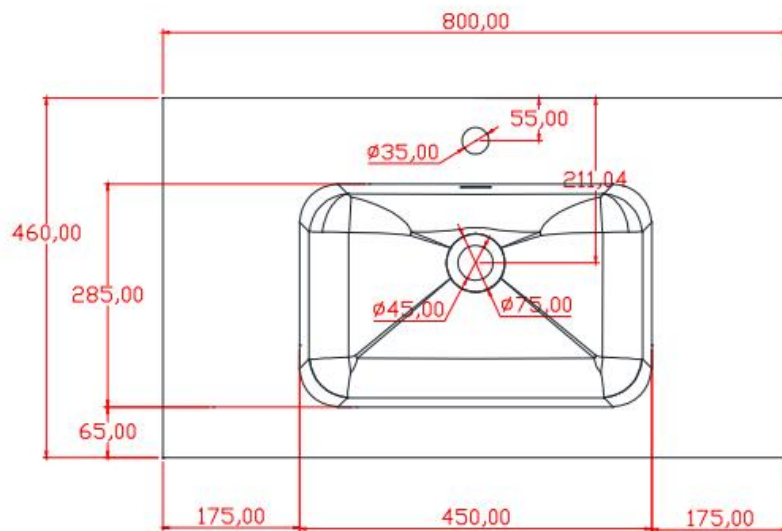

website: www.lly-stonebath.com

Email: tony@cw7.com.cn

产品型号:1320400

Product Item No.: 1320400

品名: 白色哑光人造石半嵌入式台盆

Item Name: semi-recessed basin

规格/Size: 800x460x155mm

website: www.lly-stonebath.com