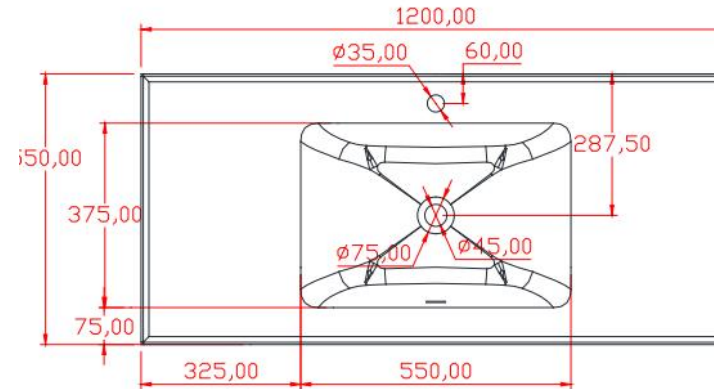

website: www.lly-stonebath.com

Email: tony@cw7.com.cn

产品型号:1320410

Product Item No.: 1320410

品名: 白色哑光人造石半嵌入式台盆

Item Name: semi-recessed basin

规格/Size: 1200x550x168mm

Approval Status:
 (A) Approved
 (B) Approved w/ Comment
 (C) Rejected
Revised: