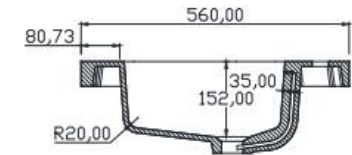

规格/Size: 914x508x170mm

website: www.lly-stonebath.com

Email: tony@cw7.com.cn

产品型号:1320330

Prodct Item No.: 1320330

品名: 白色哑光人造石半嵌入式台盆

Item Name: semi-recessed basin

规格/Size: 610x560x185mm