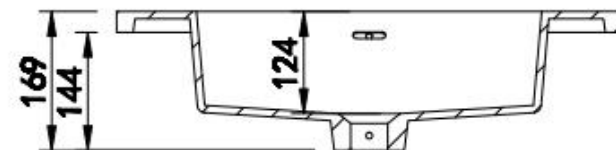

Item Name: semi-recessed basin

规格/Size: 411x474x170mm

产品型号:1320150

Product Item No.: 1320150

品名: 白色哑光人造石半嵌入式台盆

Item Name: semi-recessed basin

规格/Size: 615x474x170mm

website: www.lly-stonebath.com