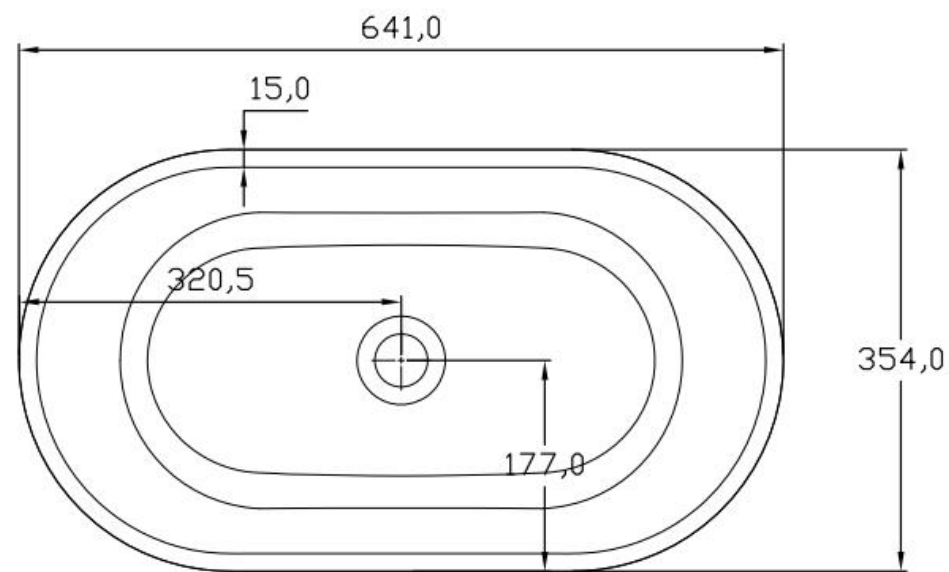

Email: tony@cw7.com.cn

产品型号:1330040

Product Item No.: 1330040

品名: 白色哑光人造石半嵌入式台盆

Item Name: semi-recessed basin

规格/Size: 641x354x160mm

website: www.lly-stonebath.com

Email: tony@cw7.com.cn