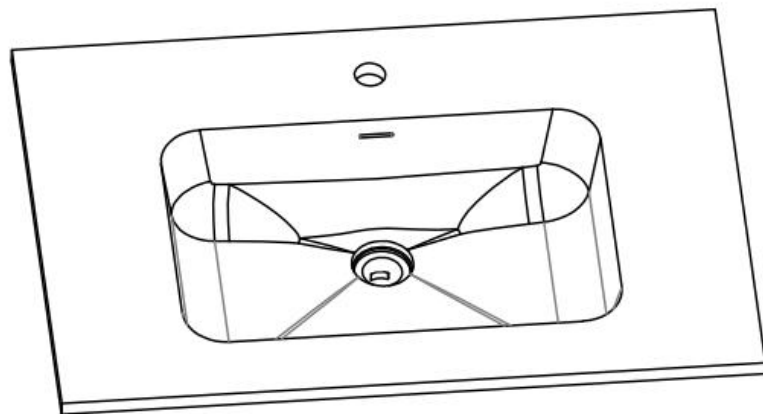

Email: tony@cw7.com.cn

产品型号:1320550

Prodct Item No.: 1320550

品名: 白色哑光人造石半嵌入式台盆

Item Name: semi-recessed basin

规格/Size: 800x550x192mm

website: www.lly-stonebath.com

Email: tony@cw7.com.cn