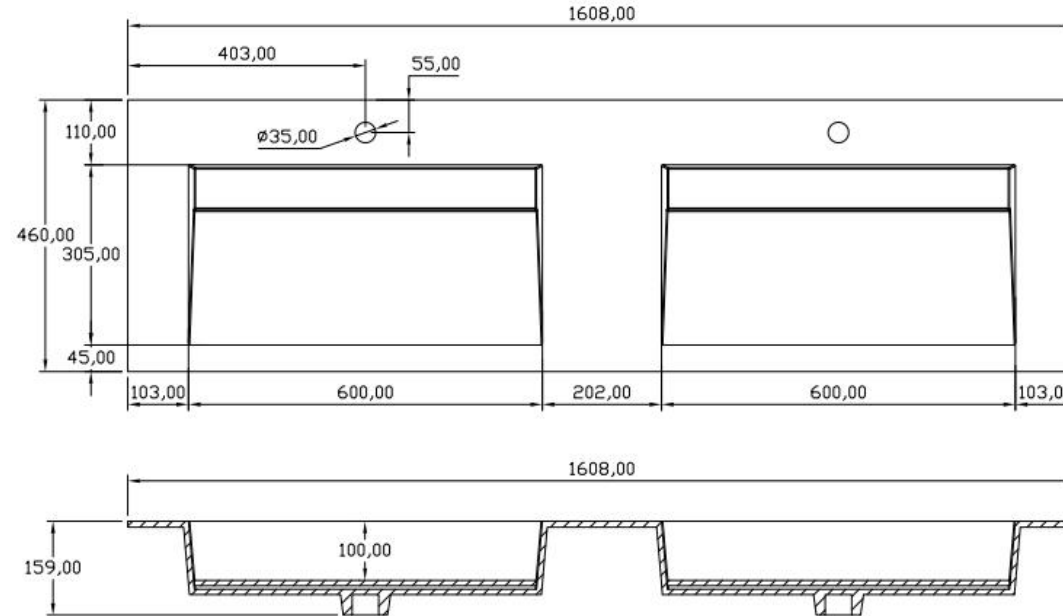

产品型号:1340060

Prodct Item No.: 1340060

品名: 白色哑光人造石半嵌入式台盆

Item Name: semi-recessed basin

规格/Size: 1608x460x165mm

website: www.lly-stonebath.com

Email: tony@cw7.com.cn