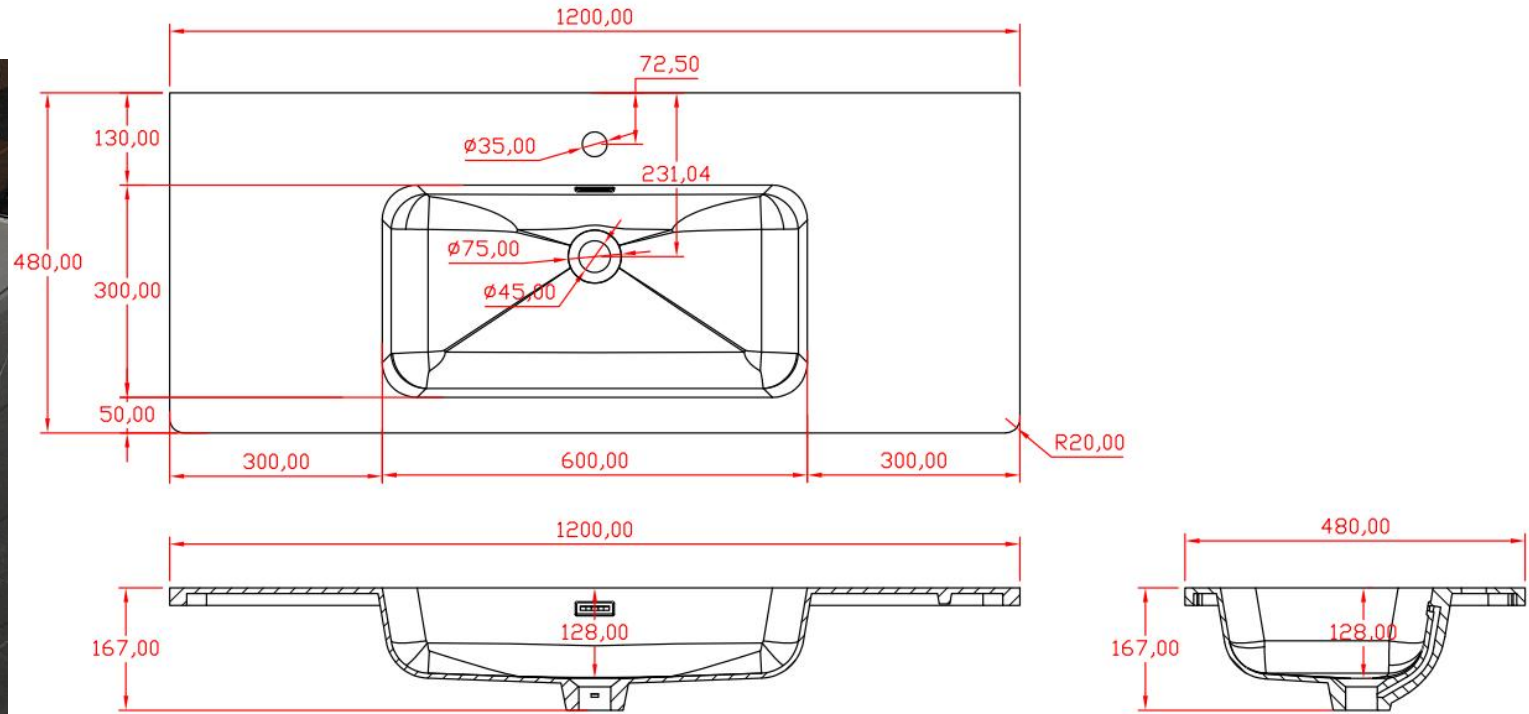

产品型号:1320300

Product Item No.: 1320300

品名: 白色哑光人造石半嵌入式台盆

Item Name: semi-recessed basin

规格/Size: 1200x480x167mm

website: www.lly-stonebath.com

Email: tony@cw7.com.cn