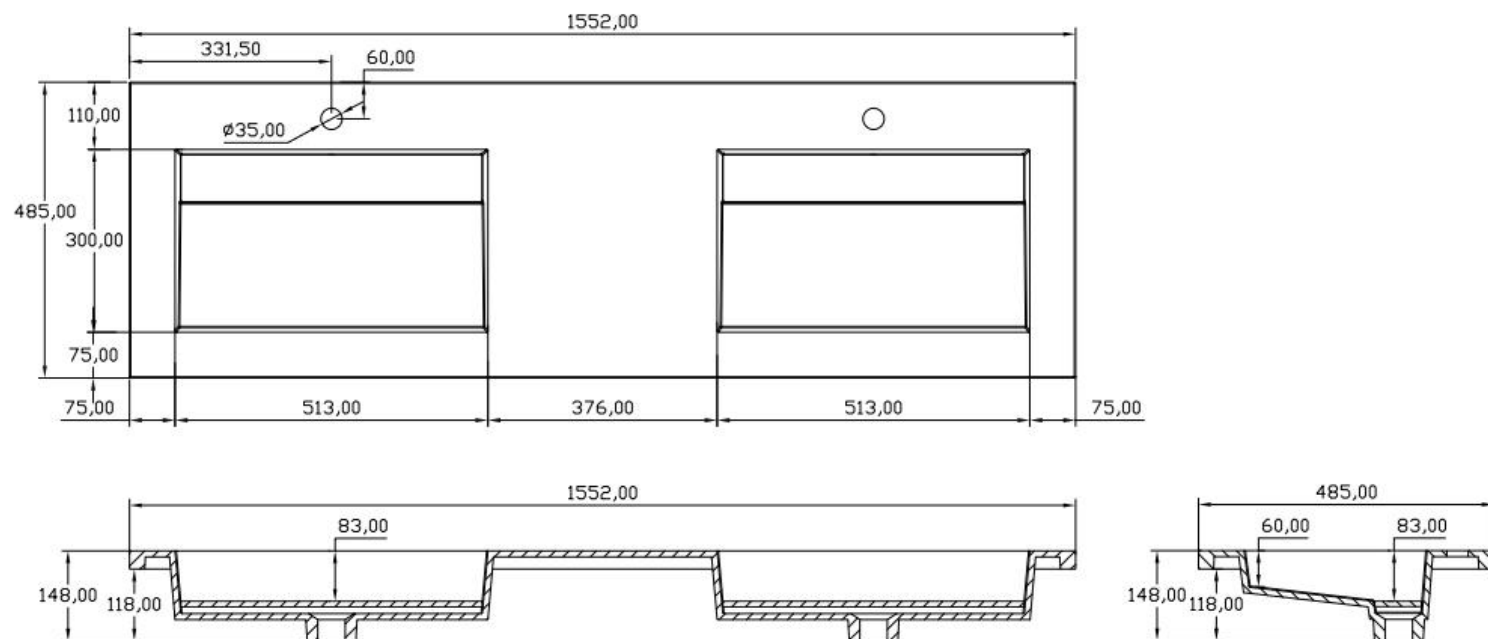

品名: 白色哑光人造石半嵌入式台盆

Item Name: semi-recessed basin

规格/Size: 1550x485x153mm