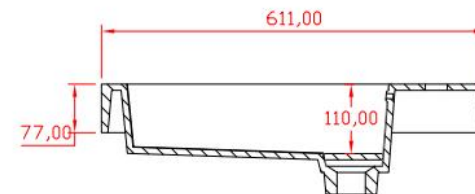

产品型号:1320040

Product Item No.: 1320040

品名: 白色哑光人造石半嵌入式台盆

Item Name: semi-recessed basin

规格/Size: 810x611x175mm

website: www.lly-stonebath.com

Email: tony@cw7.com.cn