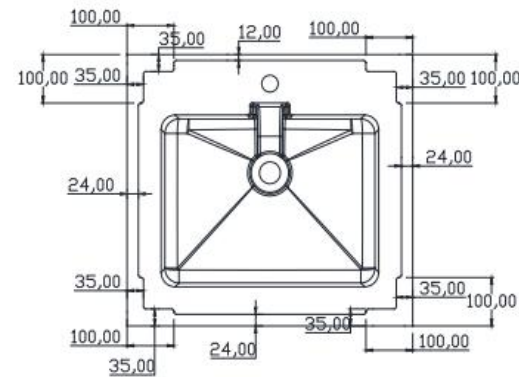

规格/Size: 914x508x170mm

website: www.lly-stonebath.com

Email: tony@cw7.com.cn

产品型号:1320330

Prodct Item No.: 1320330

品名: 白色哑光人造石半嵌入式台盆

Item Name: semi-recessed basin

规格/Size: 610x560x185mm