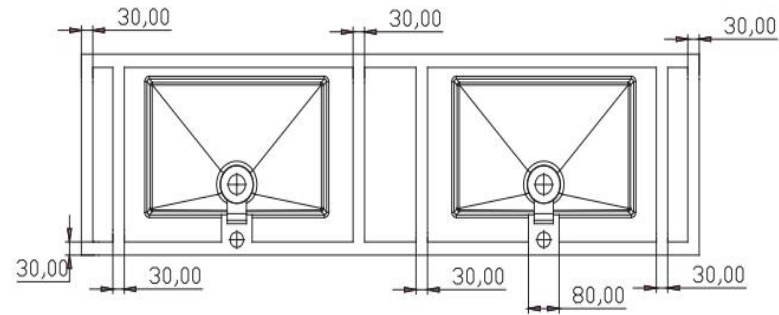

产品型号:1620010

Prodct Item No.:1620010

品名: 白色哑光人造石半嵌入式台盆

Item Name: semi-recessed basin

规格/Size: 1610x455x163mm

website: www.lly-stonebath.com

Email: tony@cw7.com.cn