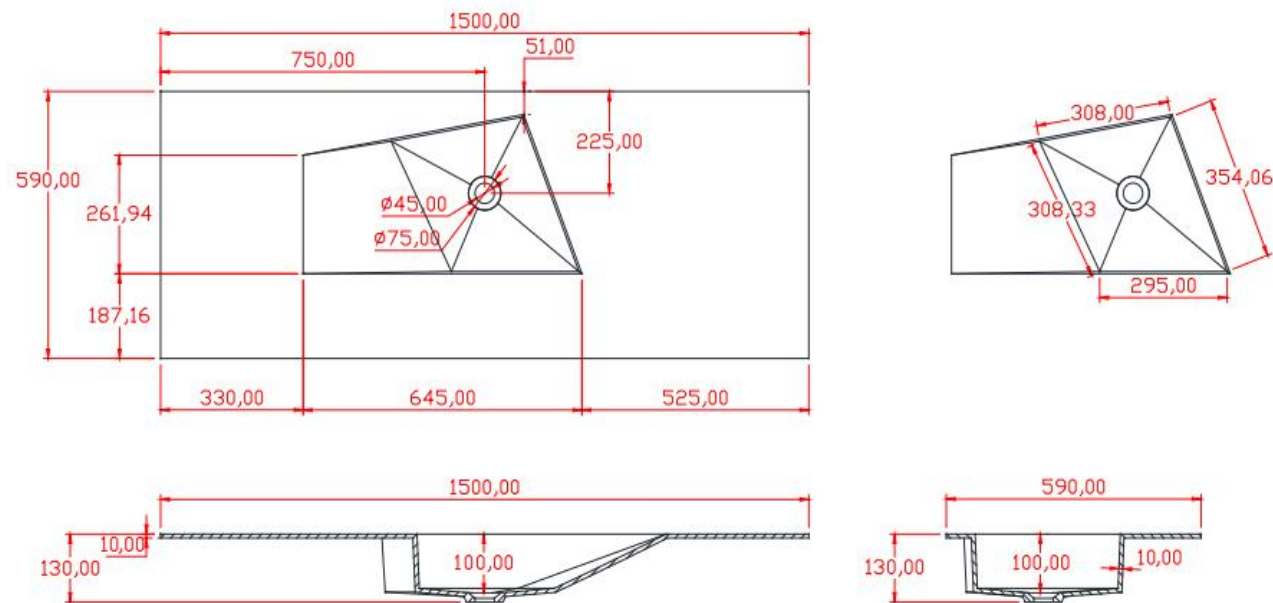

品名: 白色哑光人造石半嵌入式台盆

Item Name: semi-recessed basin

规格/Size: 1500x590x130mm