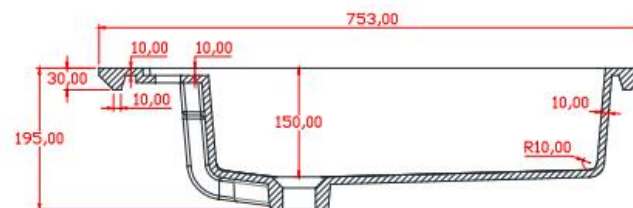

产品型号:1330090

Product Item No.: 1330090

品名: 白色哑光人造石半嵌入式台盆

Item Name: semi-recessed basin

规格/Size: 753x450x195mm

website: www.lly-stonebath.com

Email: tony@cw7.com.cn