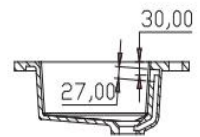

产品型号:1620010

Prodct Item No.:1620010

品名: 白色哑光人造石半嵌入式台盆

Item Name: semi-recessed basin

规格/Size: 1610x455x163mm

website: www.lly-stonebath.com

Email: tony@cw7.com.cn