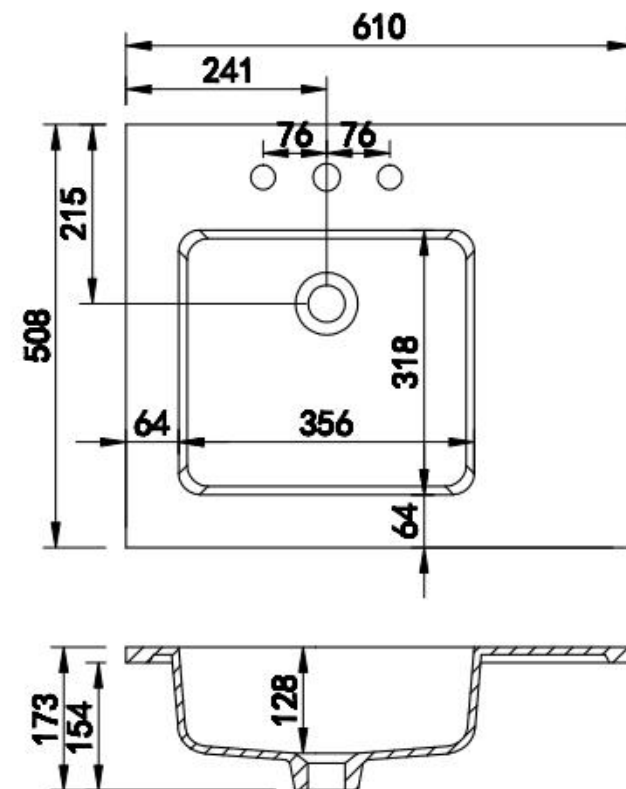

website: www.lly-stonebath.com

Email: tony@cw7.com.cn