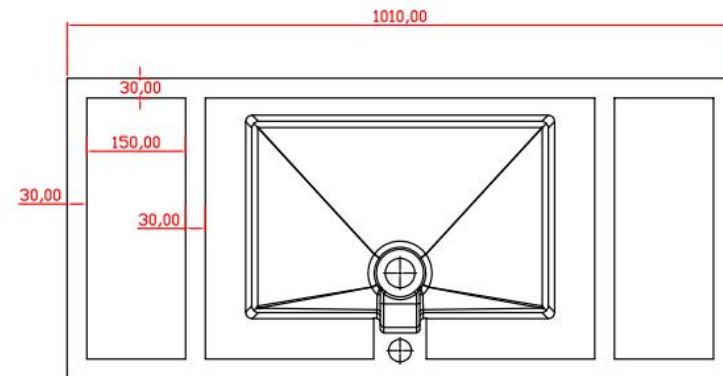

Email: tony@cw7.com.cn

产品型号:1610030

Prodct Item No.: 1610030

品名: 白色哑光人造石半嵌入式台盆

Item Name: semi-recessed basin

规格/Size: 1010x455x165mm

website: www.lly-stonebath.com

Email: tony@cw7.com.cn