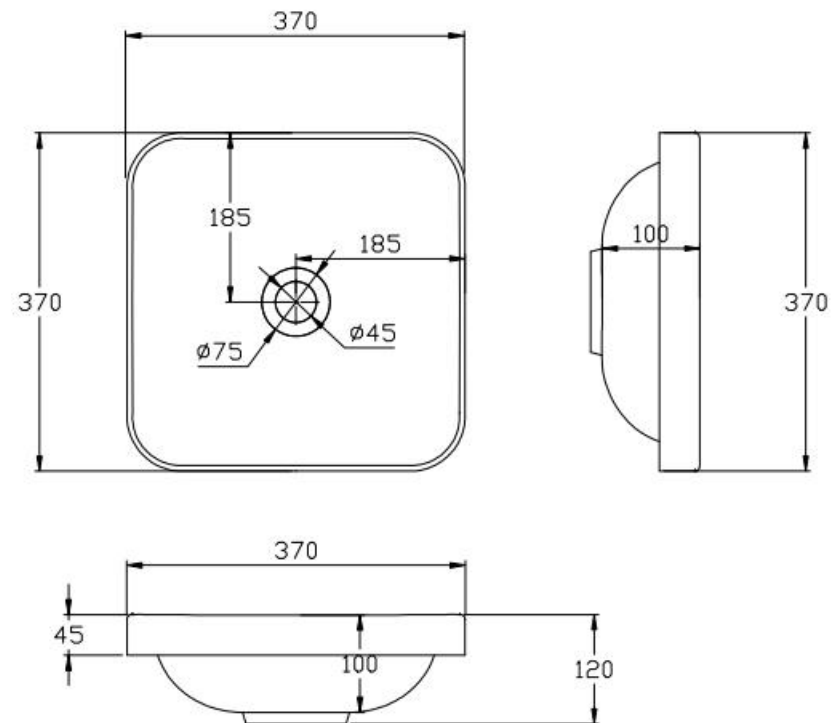

品名: 白色哑光人造石半嵌入式台盆
Item Name: semi-recessed basin
规格/Size: 370*370*120mm