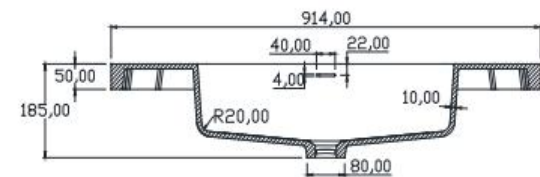

产品型号:1320350

Product Item No.: 1320350

品名: 白色哑光人造石半嵌入式台盆

Item Name: semi-recessed basin

规格/Size: 914x560x185mm

website: www.lly-stonebath.com

Email: tony@cw7.com.cn