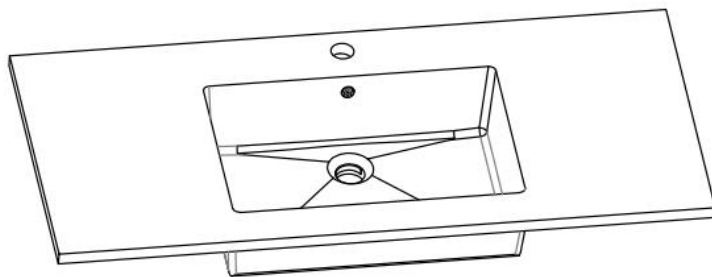

Email: tony@cw7.com.cn

产品型号:1610030

Prodct Item No.: 1610030

品名: 白色哑光人造石半嵌入式台盆

Item Name: semi-recessed basin

规格/Size: 1010x455x165mm

website: www.lly-stonebath.com

Email: tony@cw7.com.cn