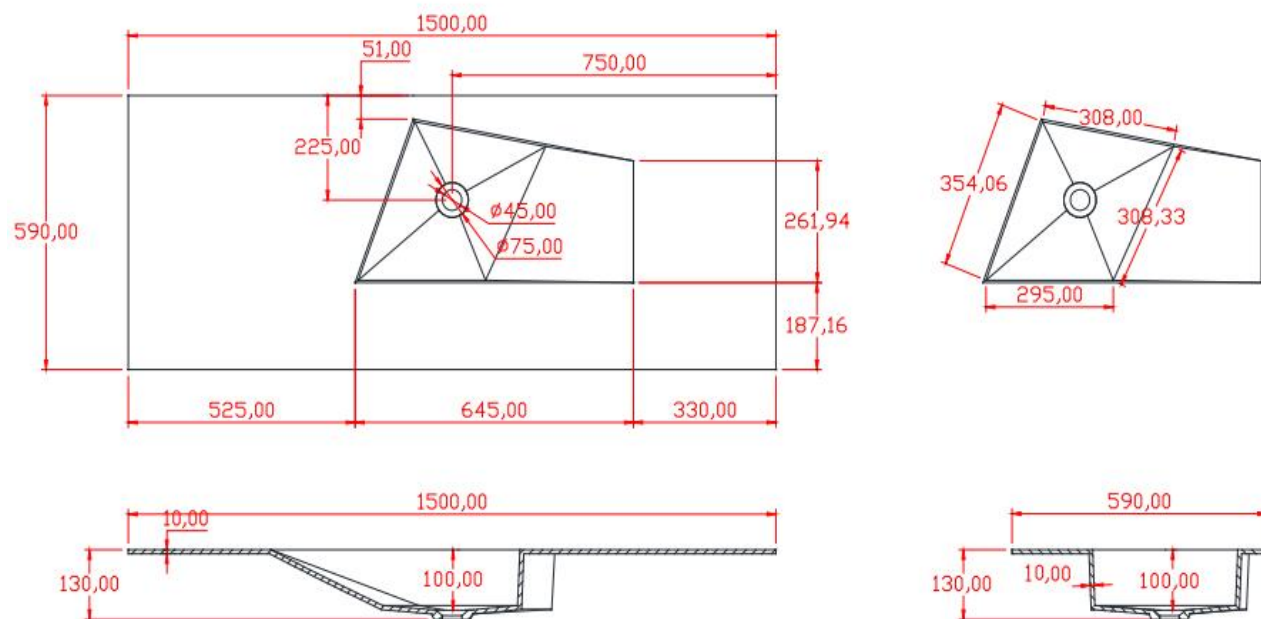

产品型号:1330070

Product Item No.: 1330070

品名: 白色哑光人造石半嵌入式台盆

Item Name: semi-recessed basin

规格/Size: 1500x590x130mm

website: www.lly-stonebath.com

Email: tony@cw7.com.cn