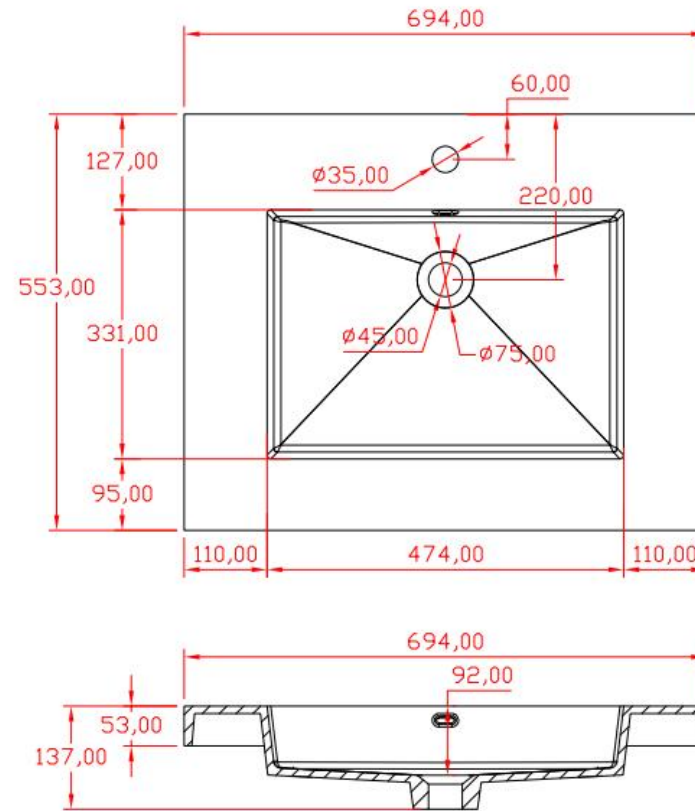

产品型号:1320010

Product Item No.: 1320010

品名: 白色哑光人造石半嵌入式台盆

Item Name: semi-recessed basin

规格/Size: 694x553x137mm

website: www.lly-stonebath.com

Email: tony@cw7.com.cn