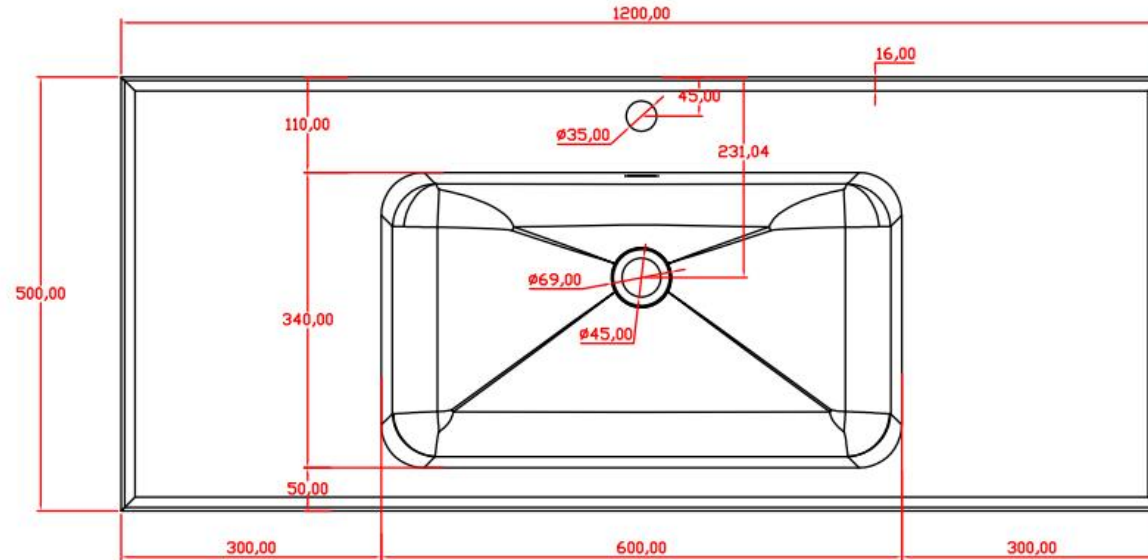

website: www.lly-stonebath.com

Email: tony@cw7.com.cn

产品型号:1320470

Product Item No.: 1320470

品名: 白色哑光人造石半嵌入式台盆

Item Name: semi-recessed basin

规格/Size: 1200x500x175mm

website: www.lly-stonebath.com