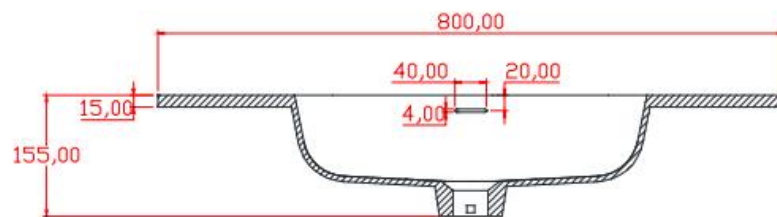

website: www.lly-stonebath.com

Email: tony@cw7.com.cn

产品型号:1320400

Product Item No.: 1320400

品名: 白色哑光人造石半嵌入式台盆

Item Name: semi-recessed basin

规格/Size: 800x460x155mm

website: www.lly-stonebath.com