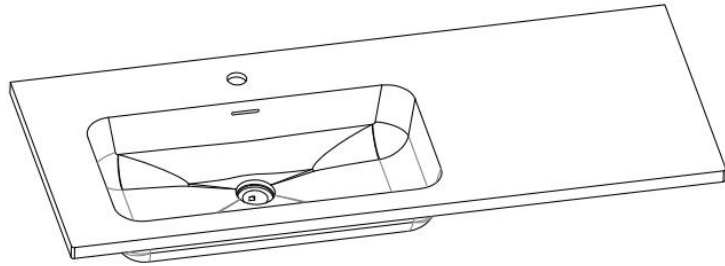

规格/Size: 1200x550x192mm

website: www.lly-stonebath.com

Email: tony@cw7.com.cn

产品型号:1320590

Product Item No.: 1320590

品名: 白色哑光人造石半嵌入式台盆

Item Name: semi-recessed basin

规格/Size: 1200x480x182mm