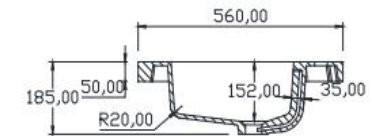

产品型号:1320360

Product Item No.: 1320360

品名: 白色哑光人造石半嵌入式台盆

Item Name: semi-recessed basin

规格/Size: 1219x560x185mm

website: www.lly-stonebath.com

Email: tony@cw7.com.cn