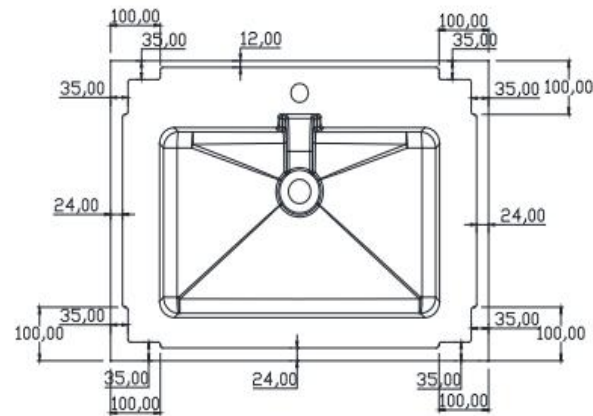

website: www.lly-stonebath.com

Email: tony@cw7.com.cn

产品型号:1320340

Product Item No.: 1320340

品名: 白色哑光人造石半嵌入式台盆

Item Name: semi-recessed basin

规格/Size: 762x560x185mm

website: www.lly-stonebath.com