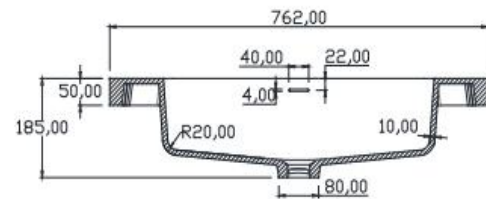

产品型号:1320340

Product Item No.: 1320340

品名: 白色哑光人造石半嵌入式台盆

Item Name: semi-recessed basin

规格/Size: 762x560x185mm

website: www.lly-stonebath.com

Email: tony@cw7.com.cn