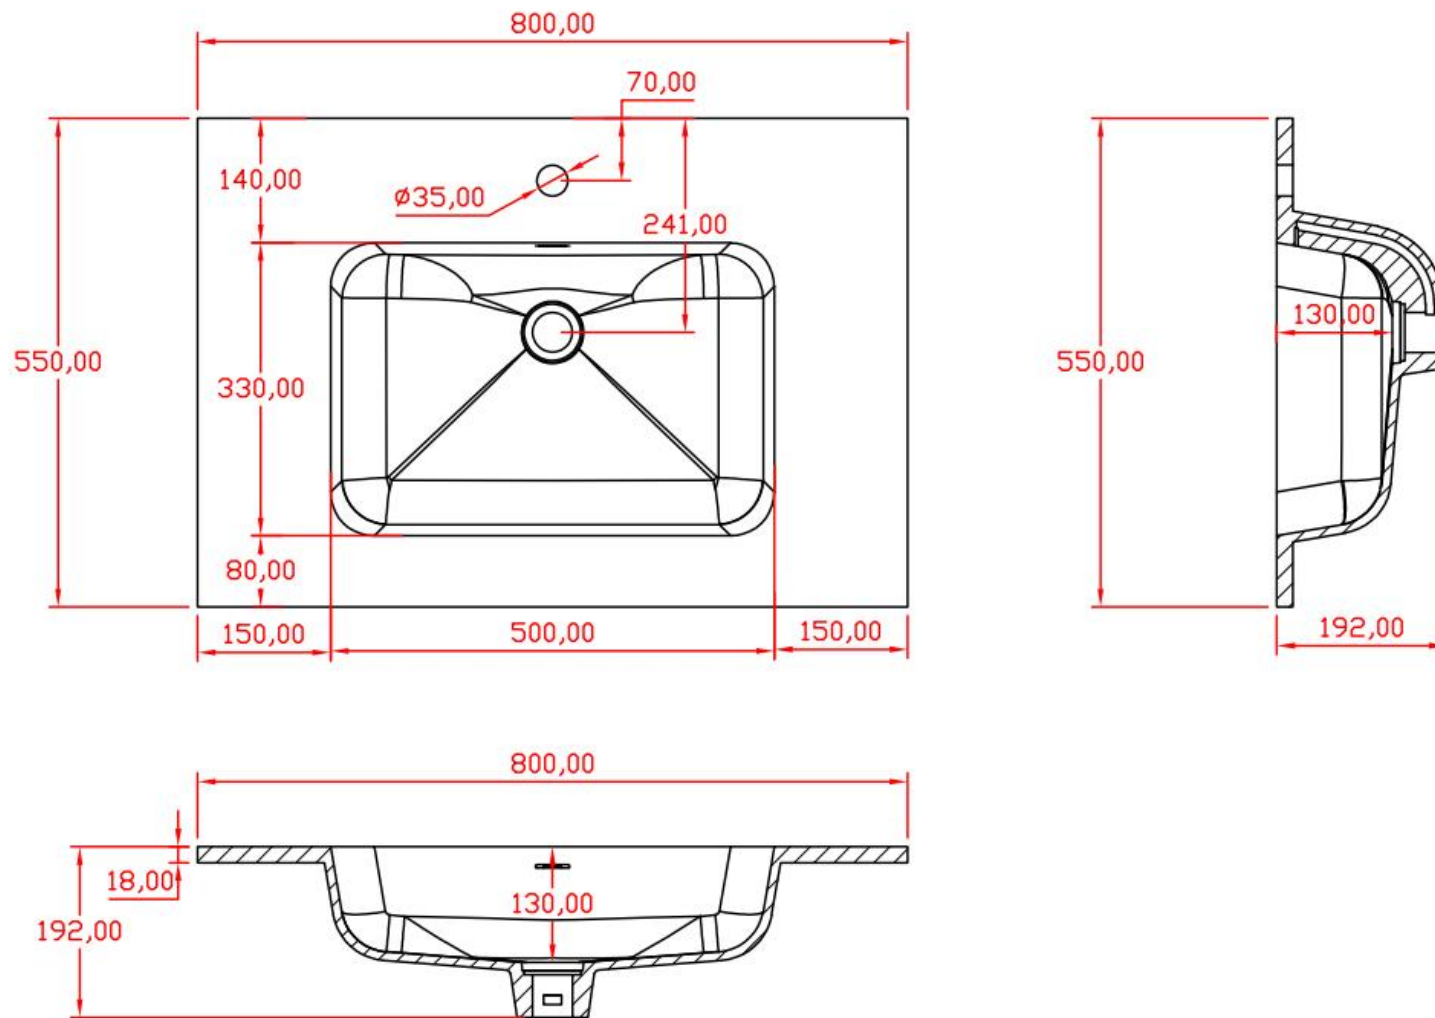

Email: tony@cw7.com.cn

产品型号:1320550

Prodct Item No.: 1320550

品名: 白色哑光人造石半嵌入式台盆

Item Name: semi-recessed basin

规格/Size: 800x550x192mm

website: www.lly-stonebath.com

Email: tony@cw7.com.cn