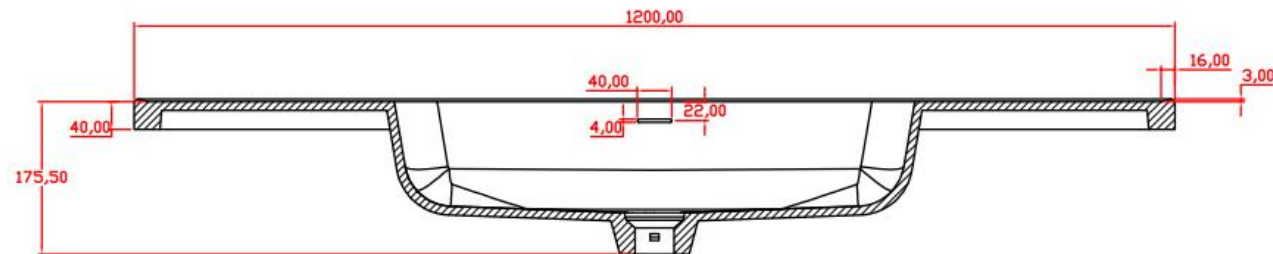

website: www.lly-stonebath.com

Email: tony@cw7.com.cn

产品型号:1320470

Product Item No.: 1320470

品名: 白色哑光人造石半嵌入式台盆

Item Name: semi-recessed basin

规格/Size: 1200x500x175mm

website: www.lly-stonebath.com