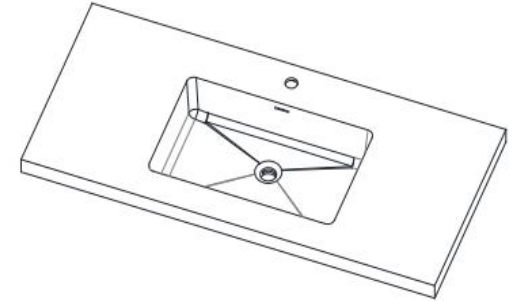

产品型号:1320360

Product Item No.: 1320360

品名: 白色哑光人造石半嵌入式台盆

Item Name: semi-recessed basin

规格/Size: 1219x560x185mm

website: www.lly-stonebath.com

Email: tony@cw7.com.cn