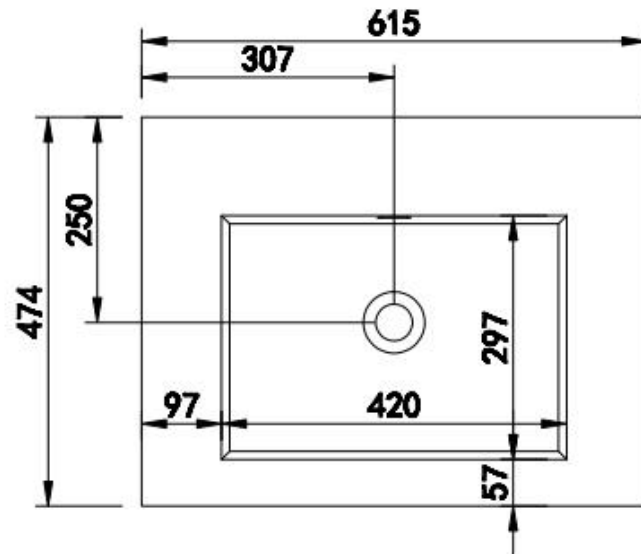

Item Name: semi-recessed basin

规格/Size: 411x474x170mm

产品型号:1320150

Product Item No.: 1320150

品名: 白色哑光人造石半嵌入式台盆

Item Name: semi-recessed basin

规格/Size: 615x474x170mm

website: www.lly-stonebath.com