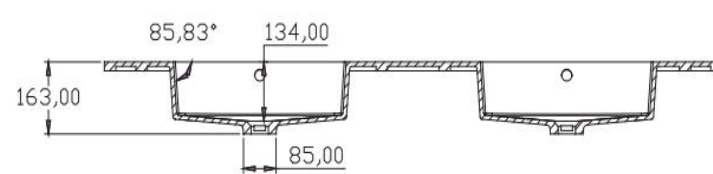

产品型号:1620010

Prodct Item No.:1620010

品名: 白色哑光人造石半嵌入式台盆

Item Name: semi-recessed basin

规格/Size: 1610x455x163mm

website: www.lly-stonebath.com

Email: tony@cw7.com.cn