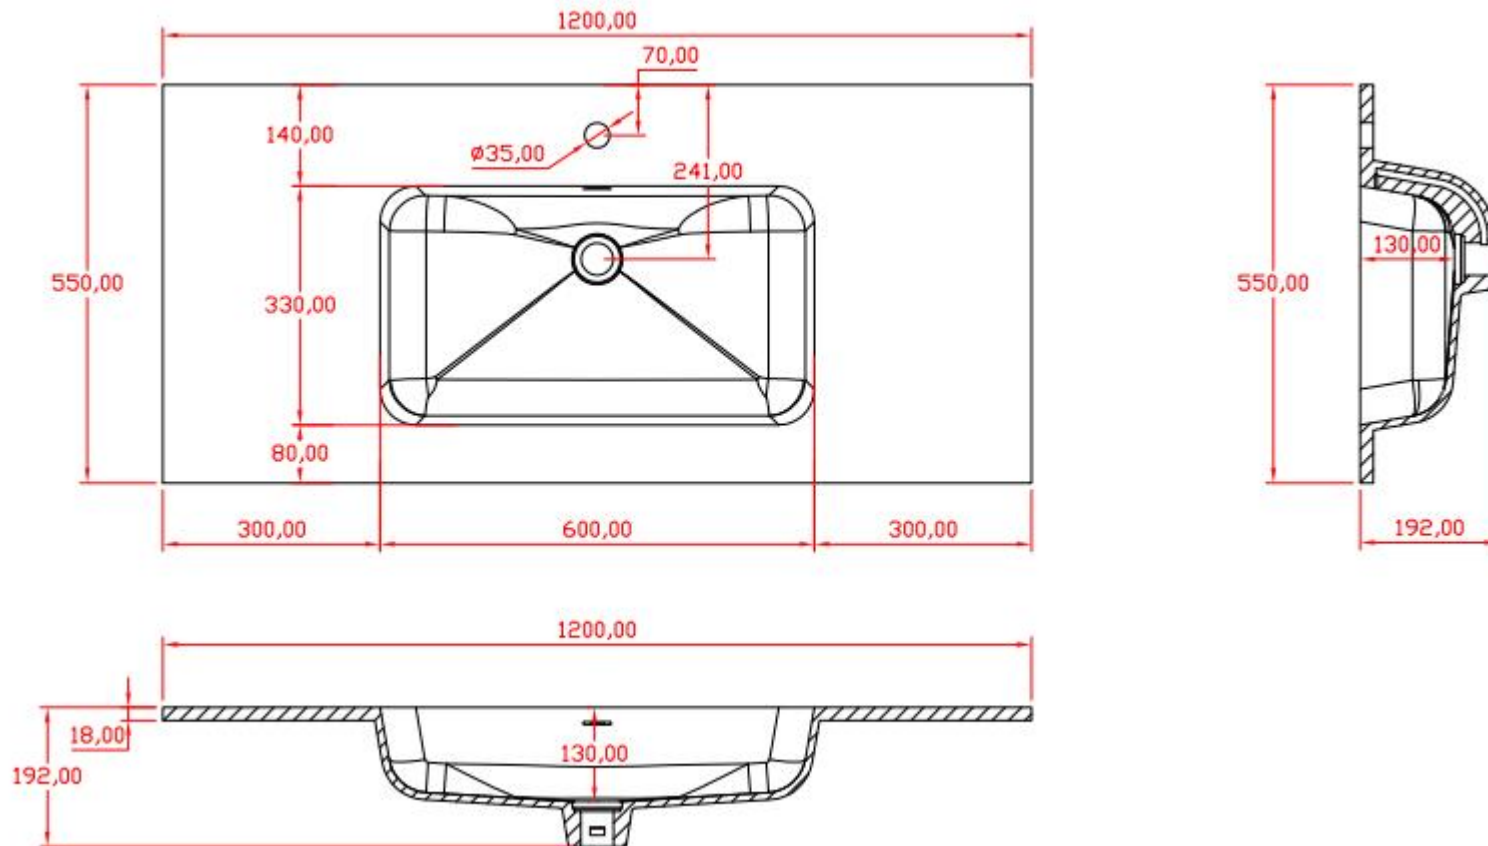

产品型号:1320570

Product Item No.: 1320570

品名: 白色哑光人造石半嵌入式台盆

Item Name: semi-recessed basin

规格/Size: 1200x550x192mm

website: www.lly-stonebath.com

Email: tony@cw7.com.cn