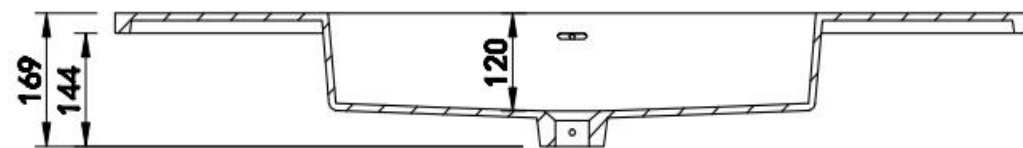

产品型号:1320170

Product Item No.: 1320170

品名: 白色哑光人造石半嵌入式台盆

Item Name: semi-recessed basin

规格/Size: 1224x474x170mm

website: www.lly-stonebath.com

Email: tony@cw7.com.cn

产品型号:1320190