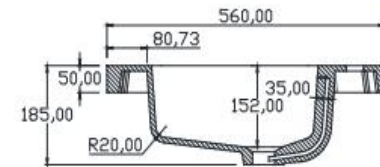

website: www.lly-stonebath.com

Email: tony@cw7.com.cn

产品型号:1320340

Product Item No.: 1320340

品名: 白色哑光人造石半嵌入式台盆

Item Name: semi-recessed basin

规格/Size: 762x560x185mm

website: www.lly-stonebath.com