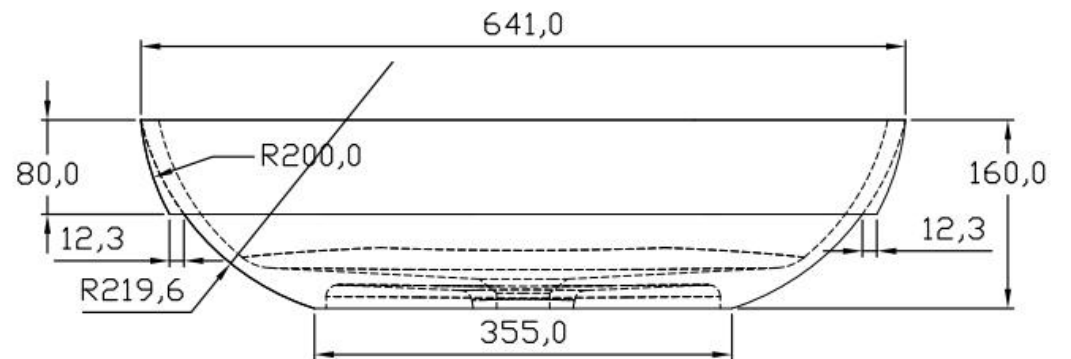

Email: tony@cw7.com.cn

产品型号:1330040

Product Item No.: 1330040

品名: 白色哑光人造石半嵌入式台盆

Item Name: semi-recessed basin

规格/Size: 641x354x160mm

website: www.lly-stonebath.com

Email: tony@cw7.com.cn