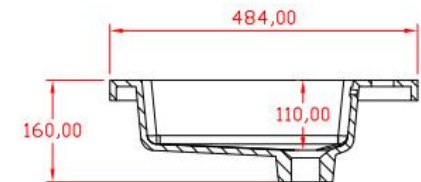

产品型号:1320030

Product Item No.: 1320030

品名: 白色哑光人造石半嵌入式台盆

Item Name: semi-recessed basin

规格/Size: 922x484x152mm

website: www.lly-stonebath.com

Email: tony@cw7.com.cn