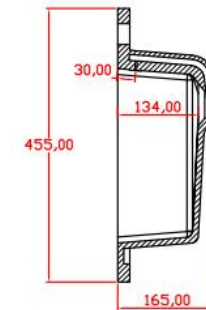

产品型号:1610040

Prodct Item No.: 1610040

品名: 白色哑光人造石半嵌入式台盆

Item Name: semi-recessed basin

规格/Size: 1210x455x165mm

website: www.lly-stonebath.com

Email: tony@cw7.com.cn