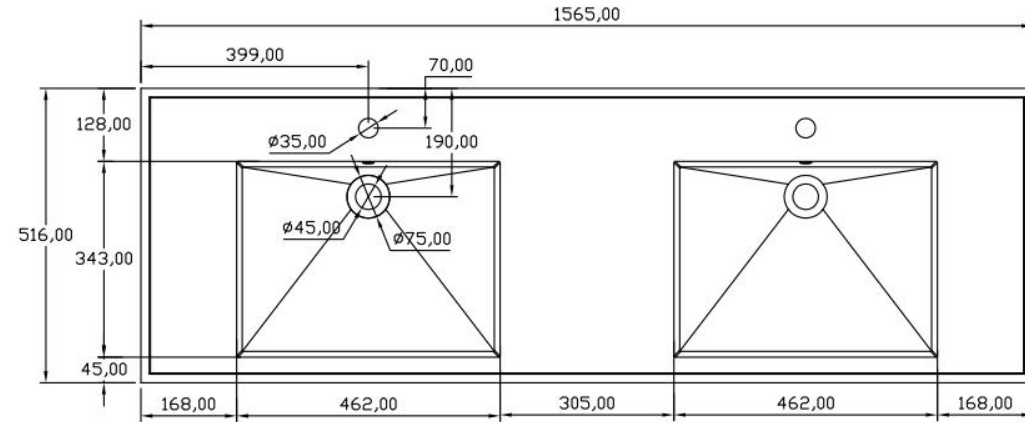

产品型号:1340020

Product Item No.: 1340020

品名: 白色哑光人造石半嵌入式台盆

Item Name: semi-recessed basin

规格/Size: 1565x516x181mm

website: www.lly-stonebath.com

Email: tony@cw7.com.cn