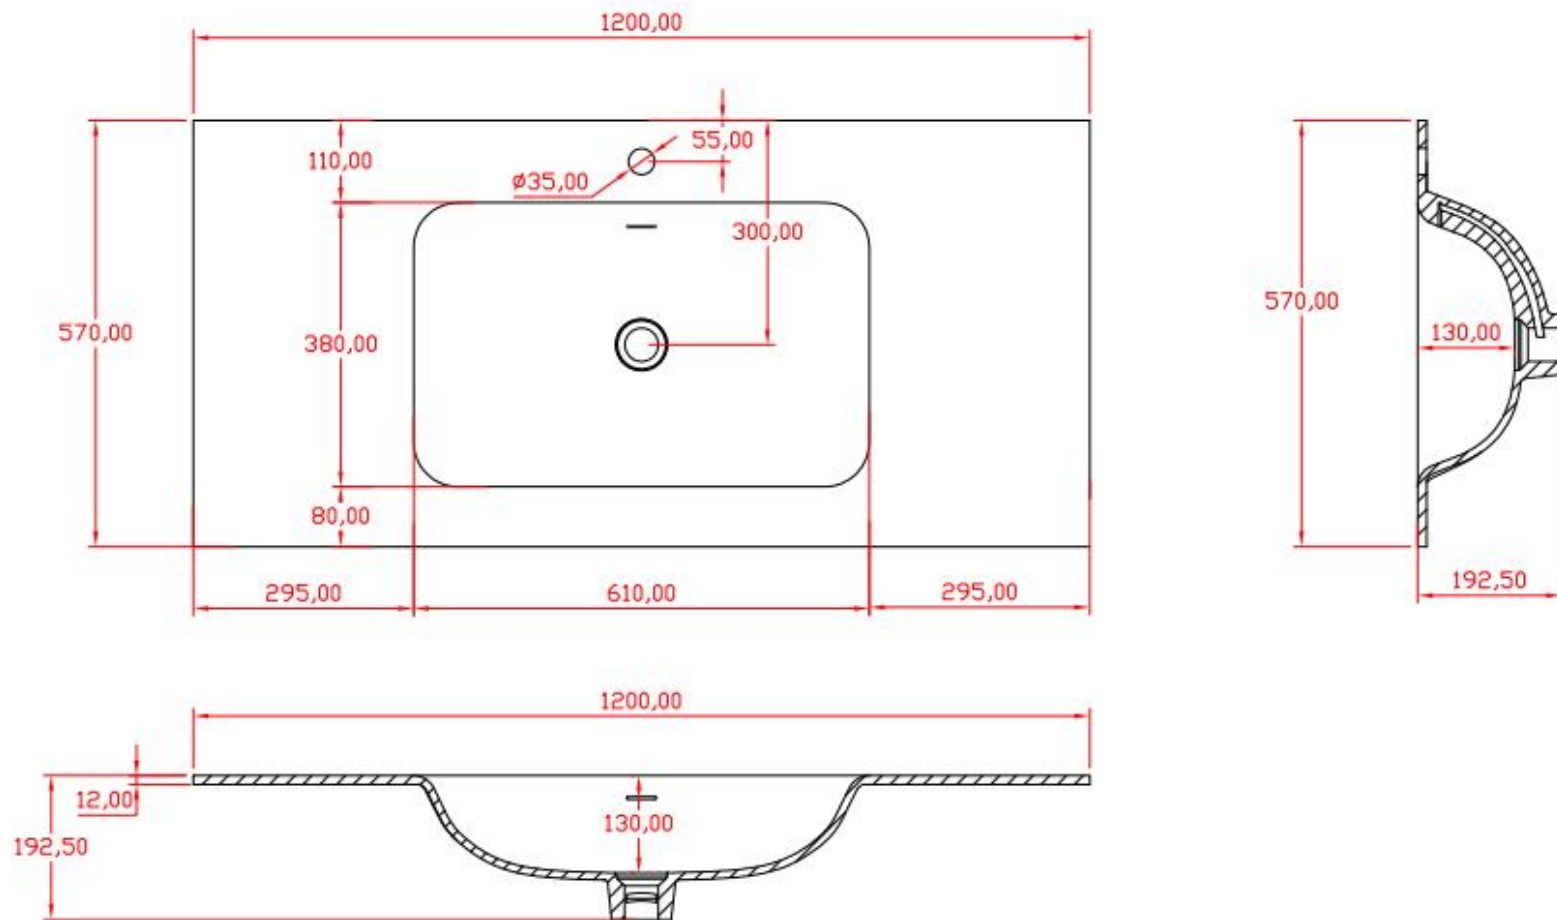

产品型号:1320540

Item No.: 1320540

品名: 白色哑光人造石半嵌入式台盆

Item Name: semi-recessed basin

规格/Size: 1200x570x192mm

website: www.lly-stonebath.com

Email: tony@cw7.com.cn