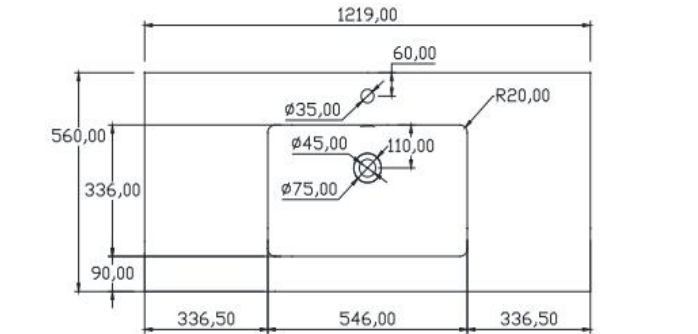

产品型号:1320360

Product Item No.: 1320360

品名: 白色哑光人造石半嵌入式台盆

Item Name: semi-recessed basin

规格/Size: 1219x560x185mm

website: www.lly-stonebath.com

Email: tony@cw7.com.cn