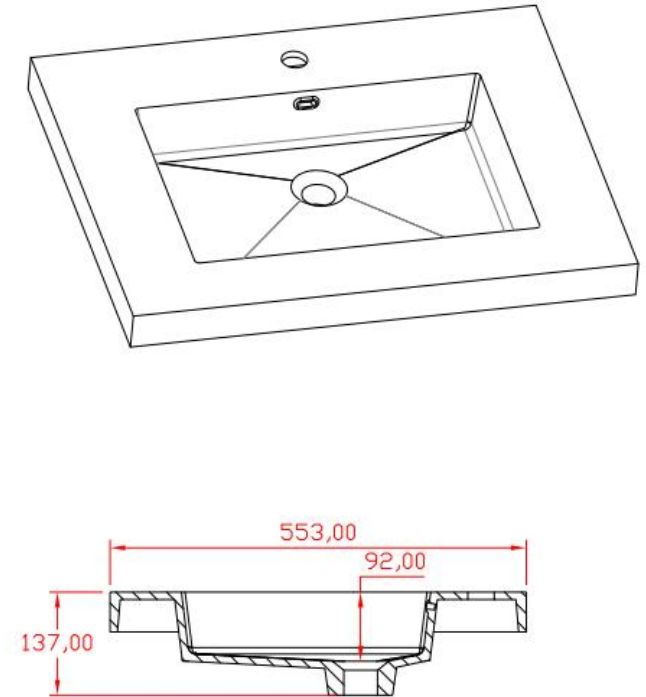

产品型号:1320010

Product Item No.: 1320010

品名: 白色哑光人造石半嵌入式台盆

Item Name: semi-recessed basin

规格/Size: 694x553x137mm

website: www.lly-stonebath.com

Email: tony@cw7.com.cn