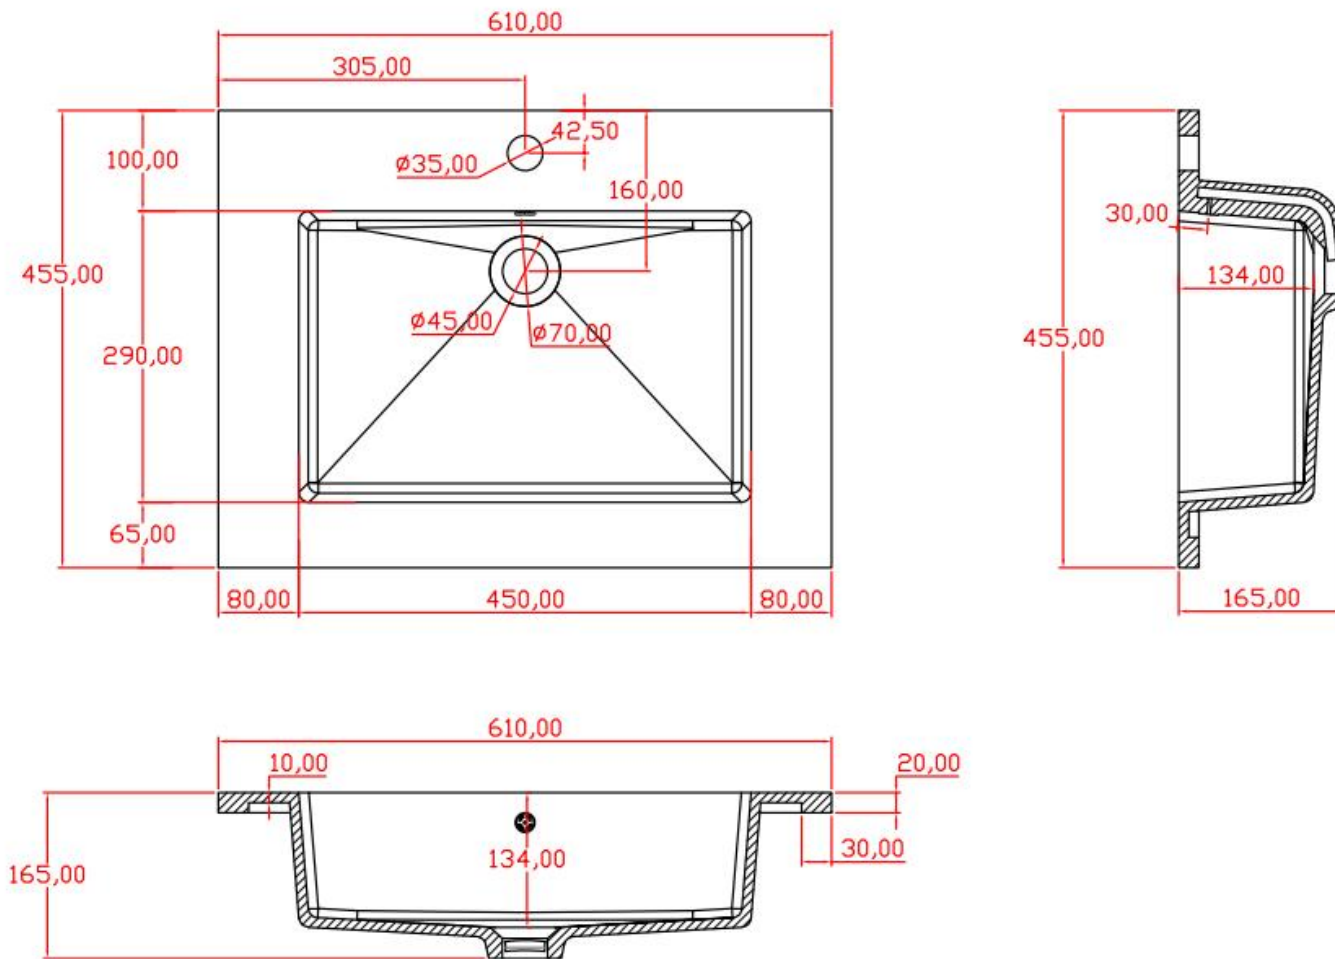

规格/Size: 1608x460x165mm

website: www.lly-stonebath.com

Email: tony@cw7.com.cn

产品型号:1610010

Prodct Item No.: 1610010

品名: 白色哑光人造石半嵌入式台盆

Item Name: semi-recessed basin

规格/Size: 610x455x165mm