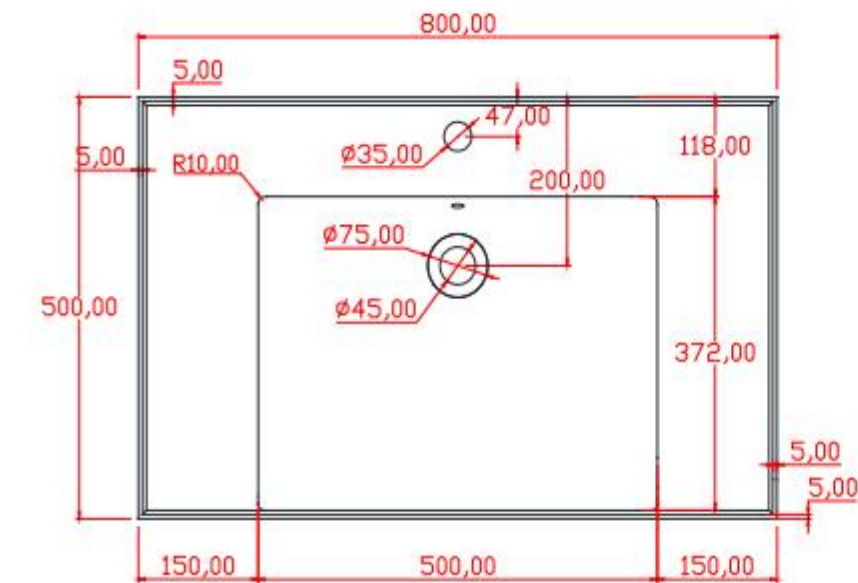

Email: tony@cw7.com.cn

产品型号:1320390

Product Item No.: 1320390

品名: 白色哑光人造石半嵌入式台盆

Item Name: semi-recessed basin

规格/Size: 800x500x166mm

website: www.lly-stonebath.com

Email: tony@cw7.com.cn