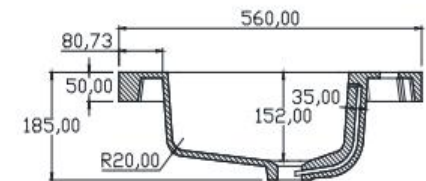

产品型号:1320350

Product Item No.: 1320350

品名: 白色哑光人造石半嵌入式台盆

Item Name: semi-recessed basin

规格/Size: 914x560x185mm

website: www.lly-stonebath.com

Email: tony@cw7.com.cn