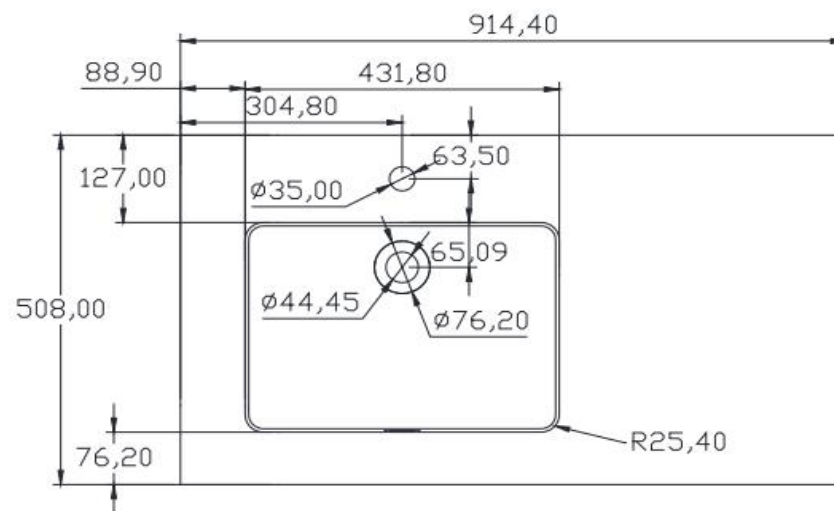

产品型号:1320230

Product Item No.: 1320230

品名: 白色哑光人造石半嵌入式台盆

Item Name: semi-recessed basin

规格/Size: 914x508x170mm

website: www.lly-stonebath.com

Email: tony@cw7.com.cn