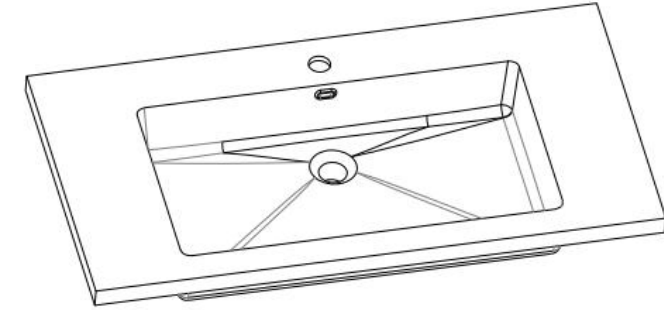

产品型号:1320030

Product Item No.: 1320030

品名: 白色哑光人造石半嵌入式台盆

Item Name: semi-recessed basin

规格/Size: 922x484x152mm

website: www.lly-stonebath.com

Email: tony@cw7.com.cn