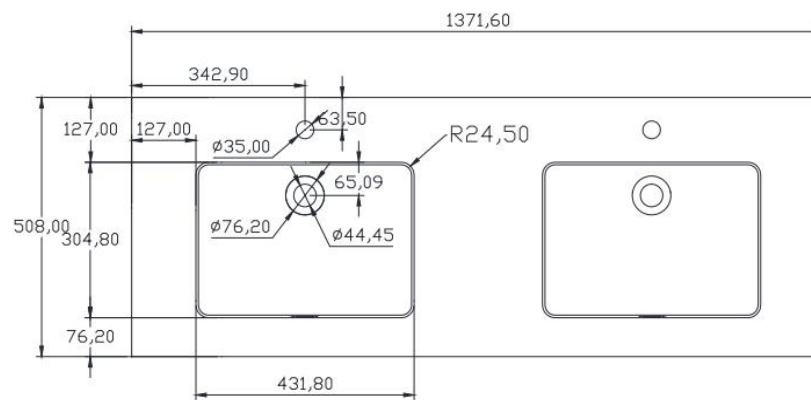

Email: tony@cw7.com.cn

产品型号:1340070

Product Item No.: 1340070

品名: 白色哑光人造石半嵌入式台盆

Item Name: semi-recessed basin

规格/Size: 1371x508x170mm

website: www.lly-stonebath.com

Email: tony@cw7.com.cn