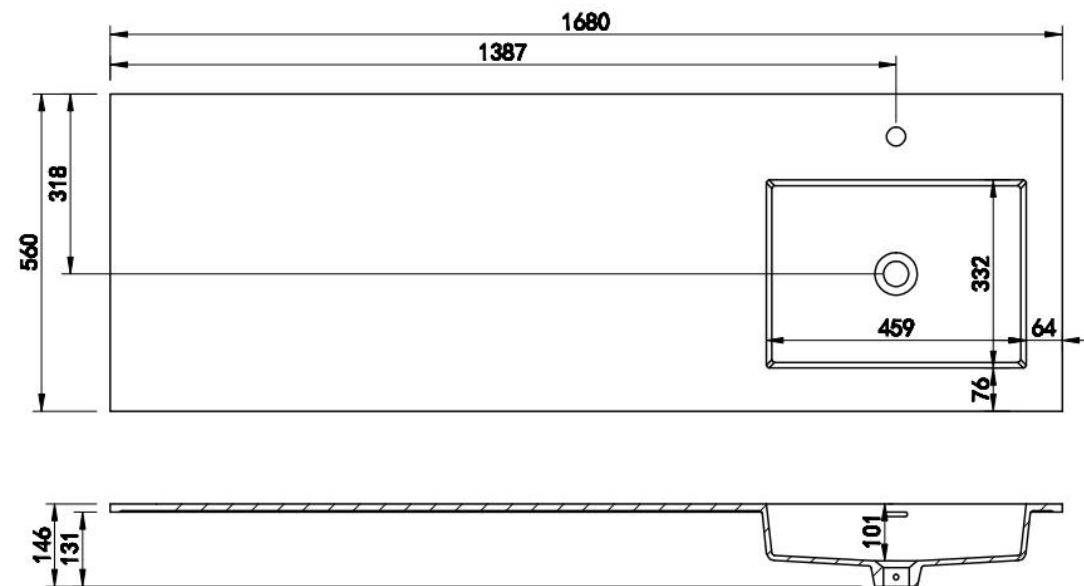

品名: 白色哑光人造石半嵌入式台盆

Item Name: semi-recessed basin

规格/Size: 1680x560x146mm