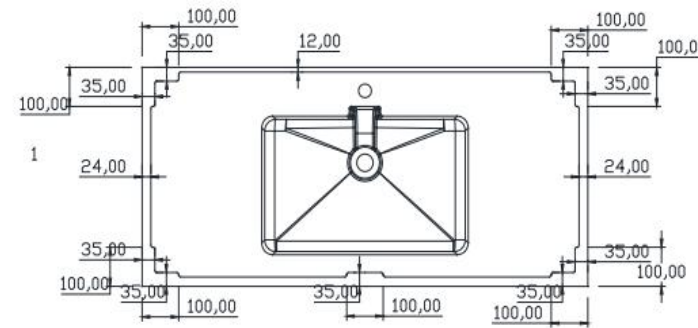

产品型号:1320360

Product Item No.: 1320360

品名: 白色哑光人造石半嵌入式台盆

Item Name: semi-recessed basin

规格/Size: 1219x560x185mm

website: www.lly-stonebath.com

Email: tony@cw7.com.cn