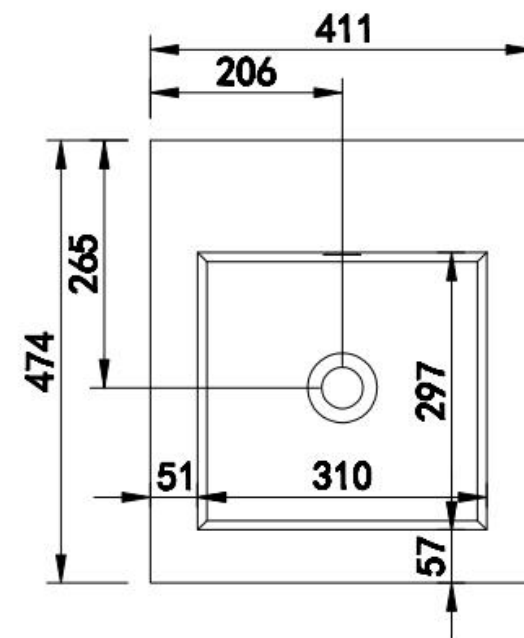

website: www.lly-stonebath.com

Email: tony@cw7.com.cn

品名: 白色哑光人造石半嵌入式台盆

Item Name: semi-recessed basin

规格/Size: 411x474x170mm