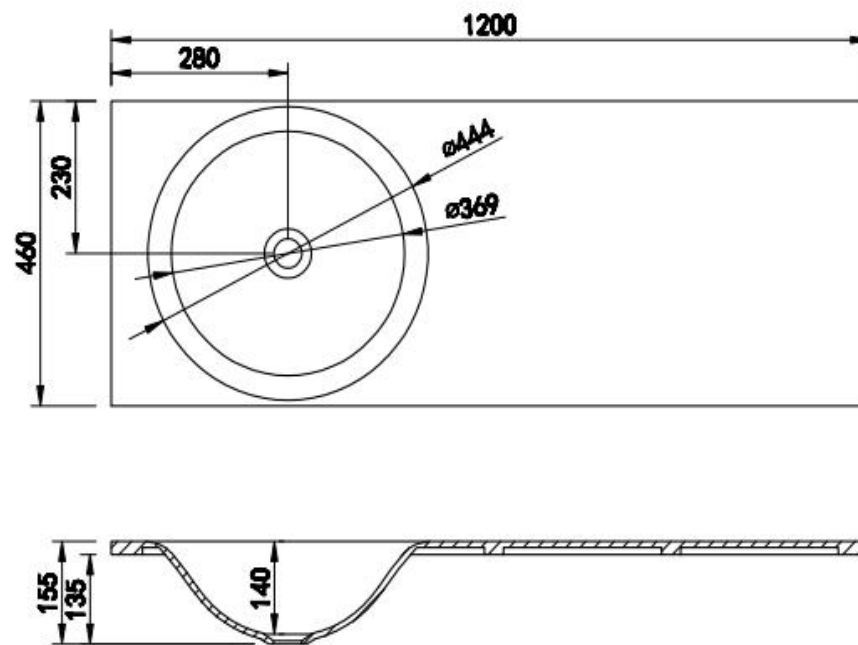

规格/Size: 1500x590x130mm

website: www.lly-stonebath.com

Email: tony@cw7.com.cn

产品型号:1320210

Product Item No.: 1320210

品名: 白色哑光人造石半嵌入式台盆

Item Name: semi-recessed basin

规格/Size: 1200x460x155mm