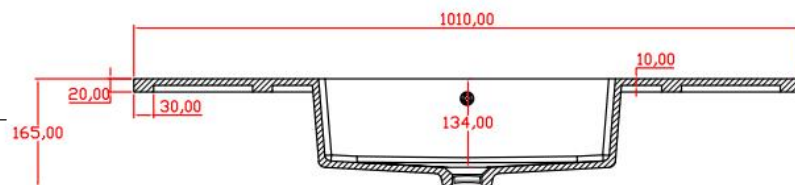

Email: tony@cw7.com.cn

产品型号:1610030

Prodct Item No.: 1610030

品名: 白色哑光人造石半嵌入式台盆

Item Name: semi-recessed basin

规格/Size: 1010x455x165mm

website: www.lly-stonebath.com

Email: tony@cw7.com.cn