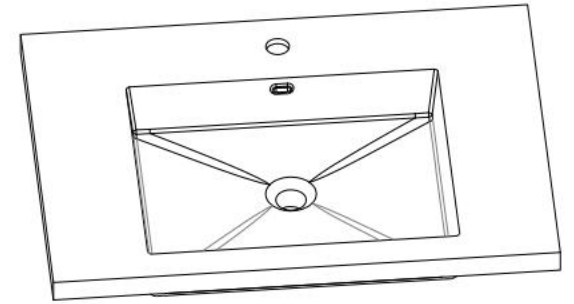

产品型号:1320020

Product Item No.: 1320020

品名: 白色哑光人造石半嵌入式台盆

Item Name: semi-recessed basin

规格/Size: 754x551x145mm

website: www.lly-stonebath.com

Email: tony@cw7.com.cn