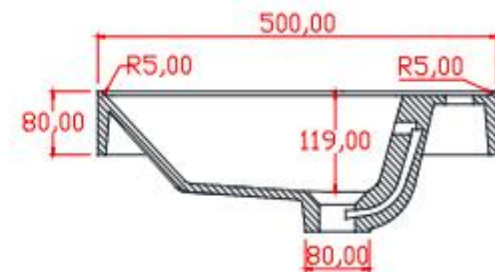

Email: tony@cw7.com.cn

产品型号:1320390

Product Item No.: 1320390

品名: 白色哑光人造石半嵌入式台盆

Item Name: semi-recessed basin

规格/Size: 800x500x166mm

website: www.lly-stonebath.com

Email: tony@cw7.com.cn