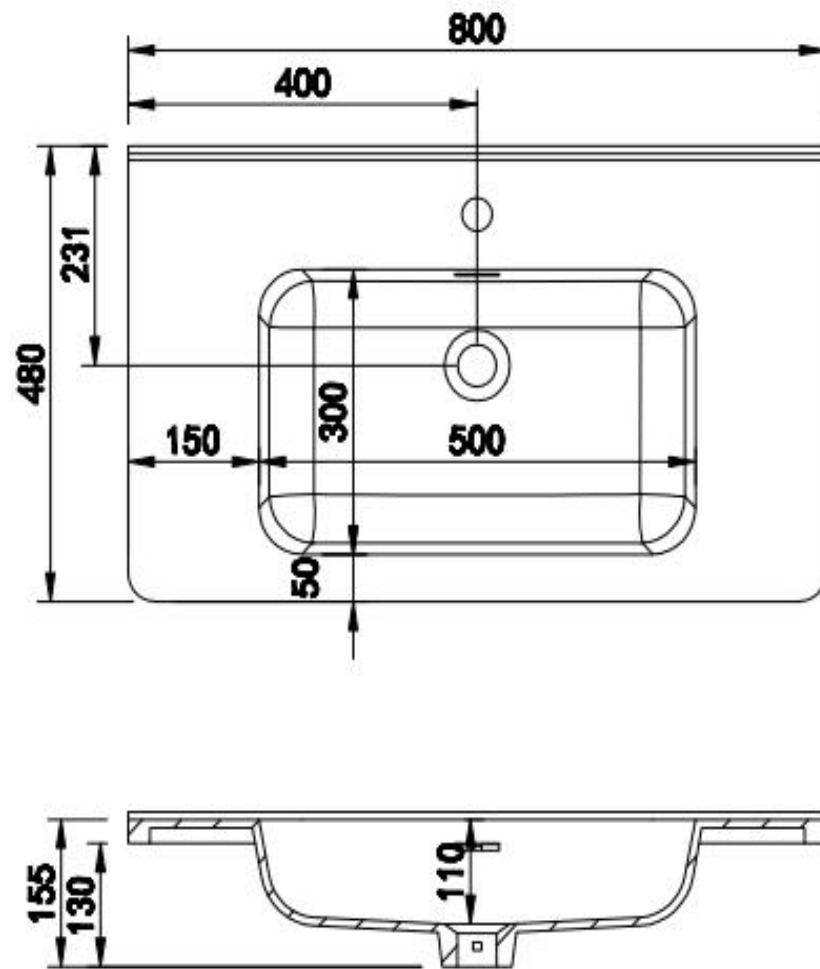

规格/Size: 585x460x165mm

website: www.lly-stonebath.com

Email: tony@cw7.com.cn

产品型号:1320080

Product Item No.: 1320080

品名: 白色哑光人造石半嵌入式台盆

Item Name: semi-recessed basin

规格/Size: 800x480x155mm