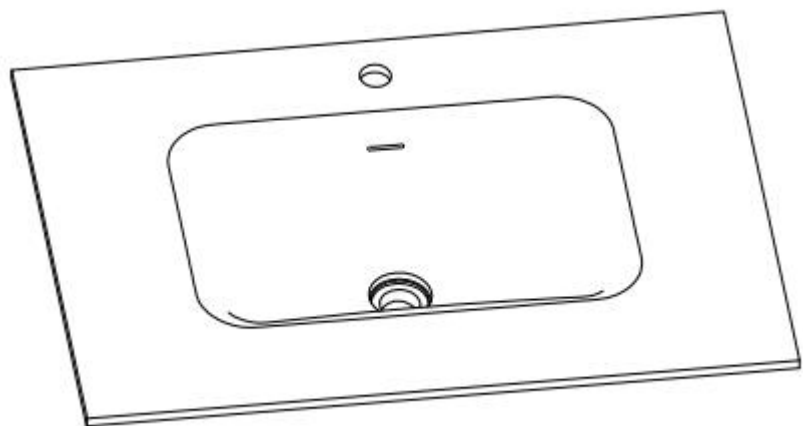

产品型号:1320530

Item No.: 1320530

品名: 白色哑光人造石半嵌入式台盆

Item Name: semi-recessed basin

规格/Size: 800x550x192mm

website: www.lly-stonebath.com

Email: tony@cw7.com.cn