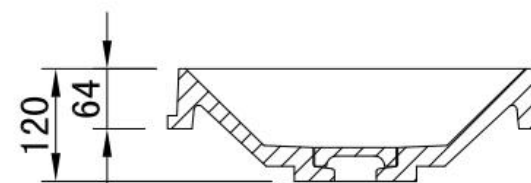

规格/Size: 435x435x130mm

website: www.lly-stonebath.com

Email: tony@cw7.com.cn

产品型号:1310020

Product Item No.: 1310020

品名: 白色哑光人造石半嵌入式台盆

Item Name: semi-recessed basin

规格/Size: 400x400x120mm