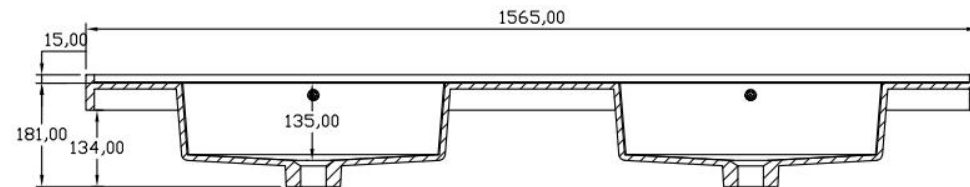

产品型号:1340020

Product Item No.: 1340020

品名: 白色哑光人造石半嵌入式台盆

Item Name: semi-recessed basin

规格/Size: 1565x516x181mm

website: www.lly-stonebath.com

Email: tony@cw7.com.cn