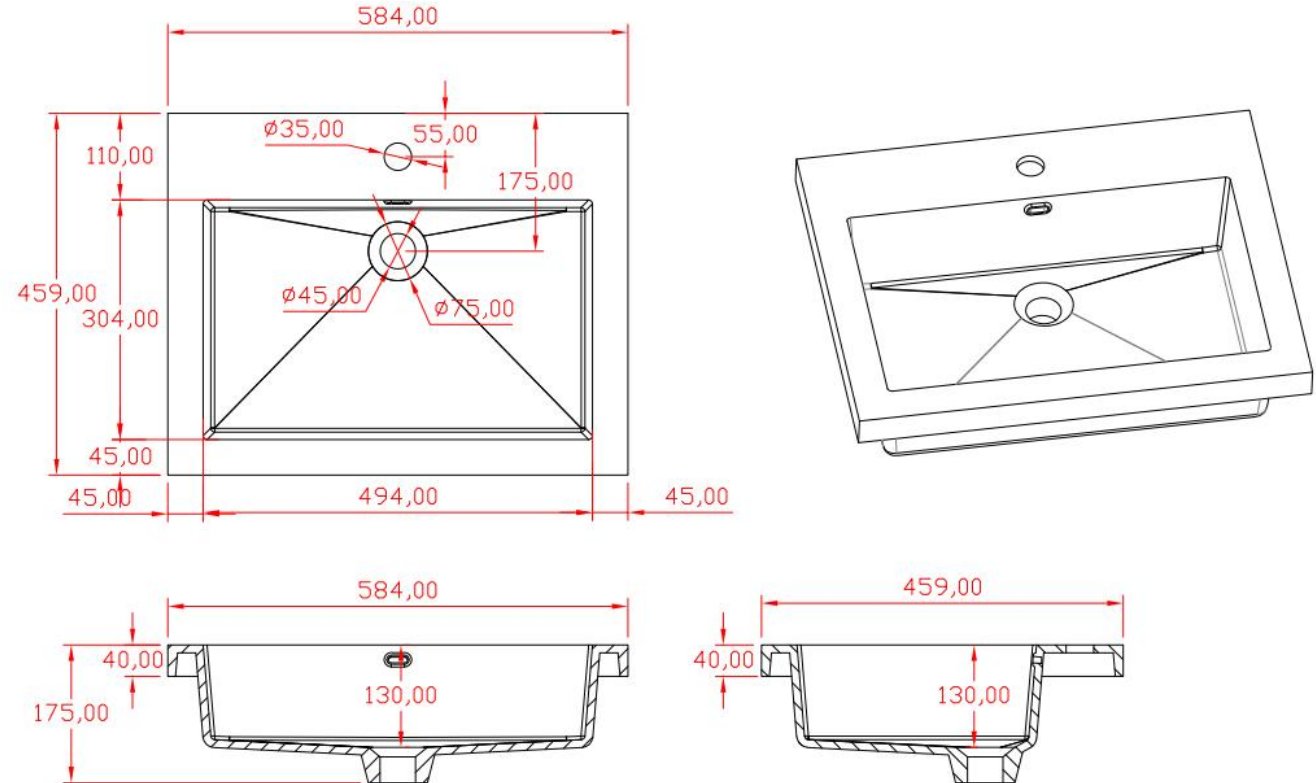

产品型号:1320050

Product Item No.: 1320050

品名: 白色哑光人造石半嵌入式台盆

Item Name: semi-recessed basin

规格/Size: 584x459x180mm

website: www.lly-stonebath.com

Email: tony@cw7.com.cn