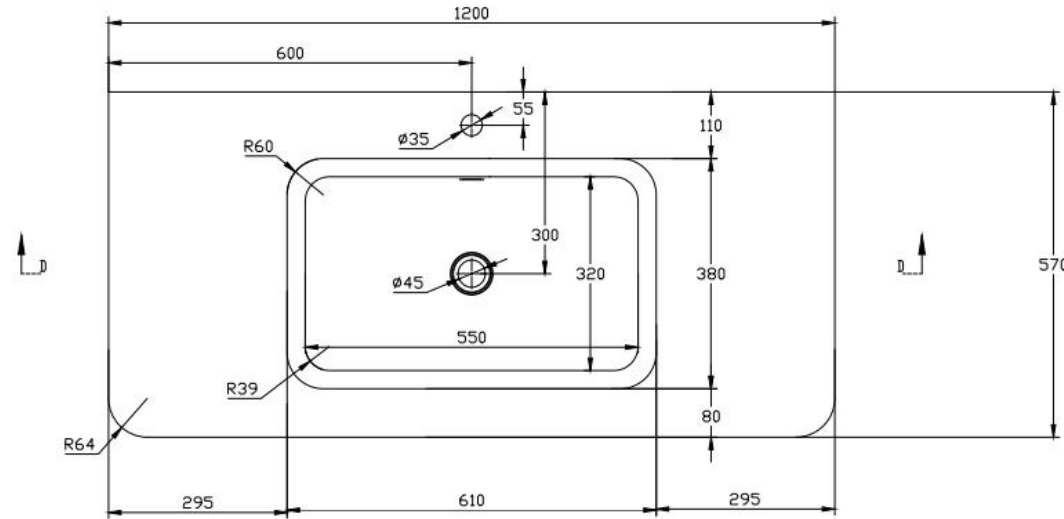

产品型号:1320490

Item No.: 1320490

品名: 白色哑光人造石半嵌入式台盆

Item Name: semi-recessed basin

规格/Size: 1200x570x192mm

website: www.lly-stonebath.com

Email: tony@cw7.com.cn