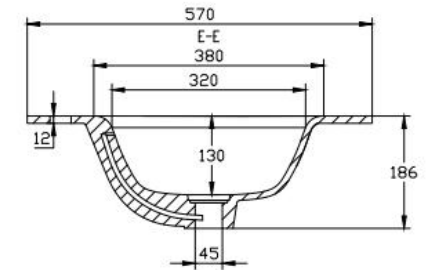

产品型号:1320490

Item No.: 1320490

品名: 白色哑光人造石半嵌入式台盆

Item Name: semi-recessed basin

规格/Size: 1200x570x192mm

website: www.lly-stonebath.com

Email: tony@cw7.com.cn