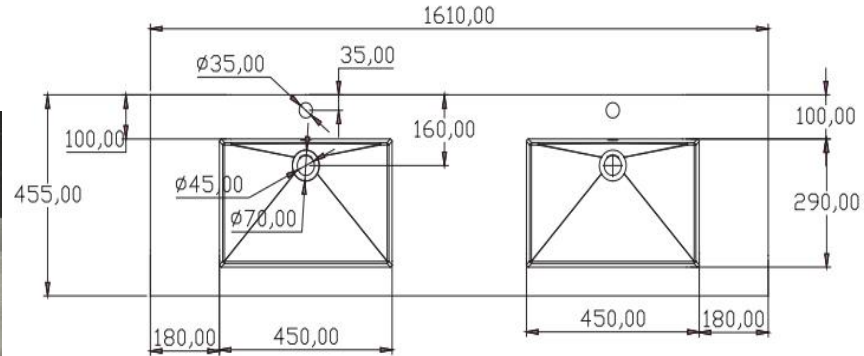

产品型号:1620010

Prodct Item No.:1620010

品名: 白色哑光人造石半嵌入式台盆

Item Name: semi-recessed basin

规格/Size: 1610x455x163mm

website: www.lly-stonebath.com

Email: tony@cw7.com.cn