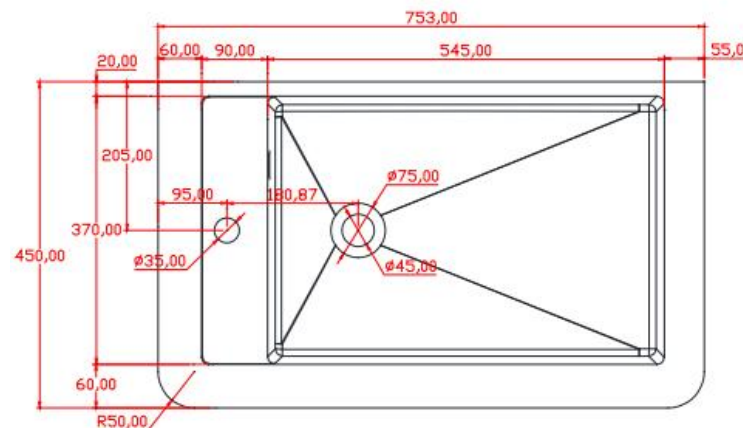

产品型号:1330090

Product Item No.: 1330090

品名: 白色哑光人造石半嵌入式台盆

Item Name: semi-recessed basin

规格/Size: 753x450x195mm

website: www.lly-stonebath.com

Email: tony@cw7.com.cn