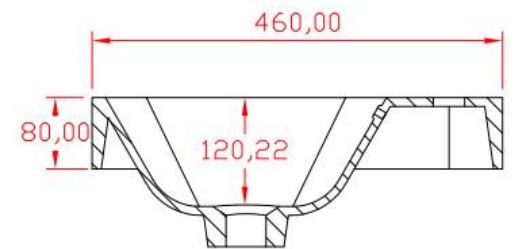

产品型号:1320060

Product Item No.: 1320060

品名: 白色哑光人造石半嵌入式台盆

Item Name: semi-recessed basin

规格/Size: 585x460x165mm

website: www.lly-stonebath.com

Email: tony@cw7.com.cn