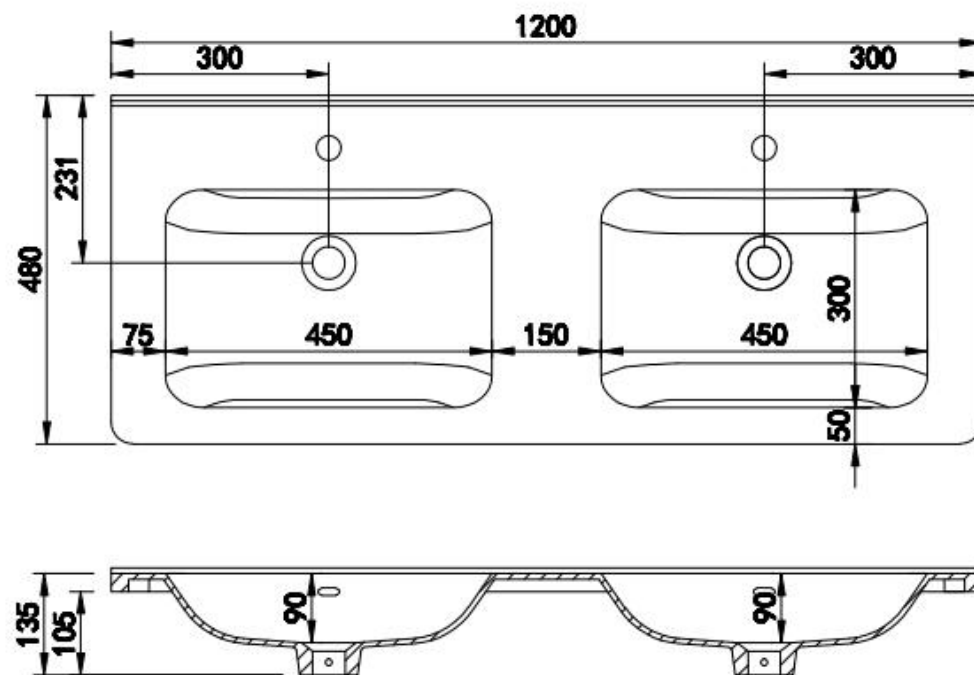

品名: 白色哑光人造石半嵌入式台盆

Item Name: semi-recessed basin

规格/Size: 1200x480x135mm