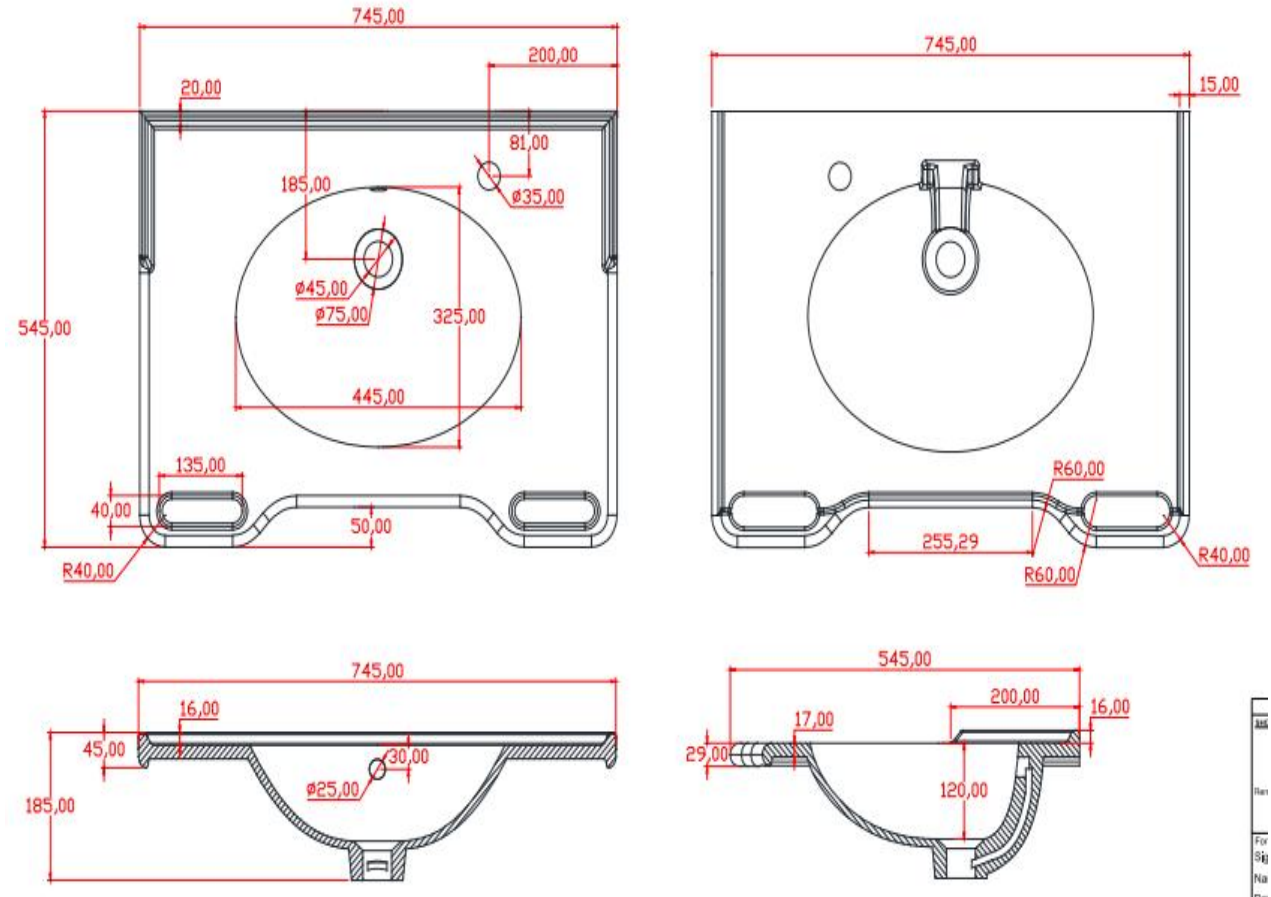

产品型号:1330050

Prodct Item No.: 1330050

品名: 白色哑光人造石半嵌入式台盆

Item Name: semi-recessed basin

规格/Size: 745x545x185mm

website: www.lly-stonebath.com

Email: tony@cw7.com.cn