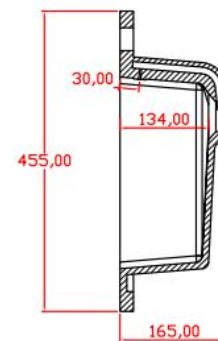

Email: tony@cw7.com.cn

产品型号:1610030

Prodct Item No.: 1610030

品名: 白色哑光人造石半嵌入式台盆

Item Name: semi-recessed basin

规格/Size: 1010x455x165mm

website: www.lly-stonebath.com

Email: tony@cw7.com.cn