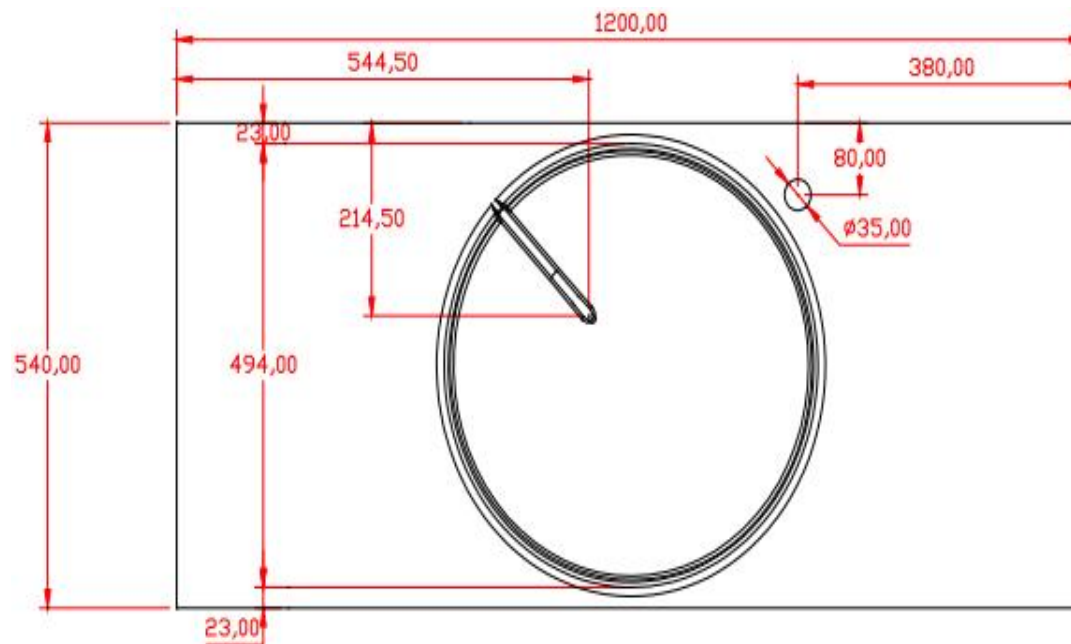

website: www.lly-stonebath.com

Email: tony@cw7.com.cn

产品型号:1330110

Product Item No.: 1330110

品名: 白色哑光人造石半嵌入式台盆

Item Name: semi-recessed basin

规格/Size: 1200x540x140mm

website: www.lly-stonebath.com