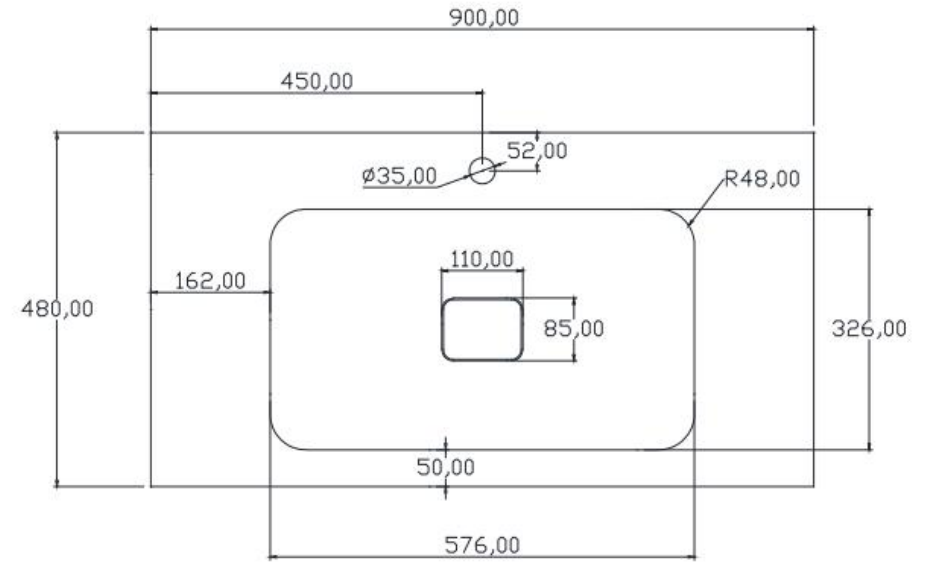

规格/Size: 800x550x192mm

website: www.lly-stonebath.com

Email: tony@cw7.com.cn

产品型号:1320240

Product Item No.: 1320240

品名: 白色哑光人造石半嵌入式台盆

Item Name: semi-recessed basin

规格/Size: 900x480x125mm