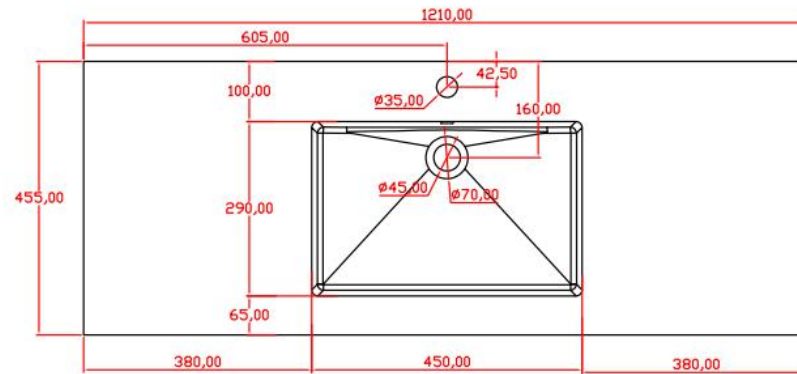

产品型号:1610040

Prodct Item No.: 1610040

品名: 白色哑光人造石半嵌入式台盆

Item Name: semi-recessed basin

规格/Size: 1210x455x165mm

website: www.lly-stonebath.com

Email: tony@cw7.com.cn