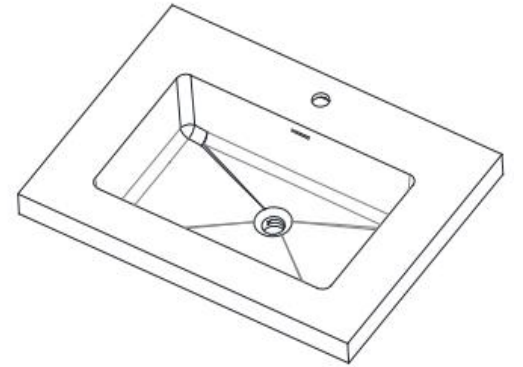

website: www.lly-stonebath.com

Email: tony@cw7.com.cn

产品型号:1320340

Product Item No.: 1320340

品名: 白色哑光人造石半嵌入式台盆

Item Name: semi-recessed basin

规格/Size: 762x560x185mm

website: www.lly-stonebath.com