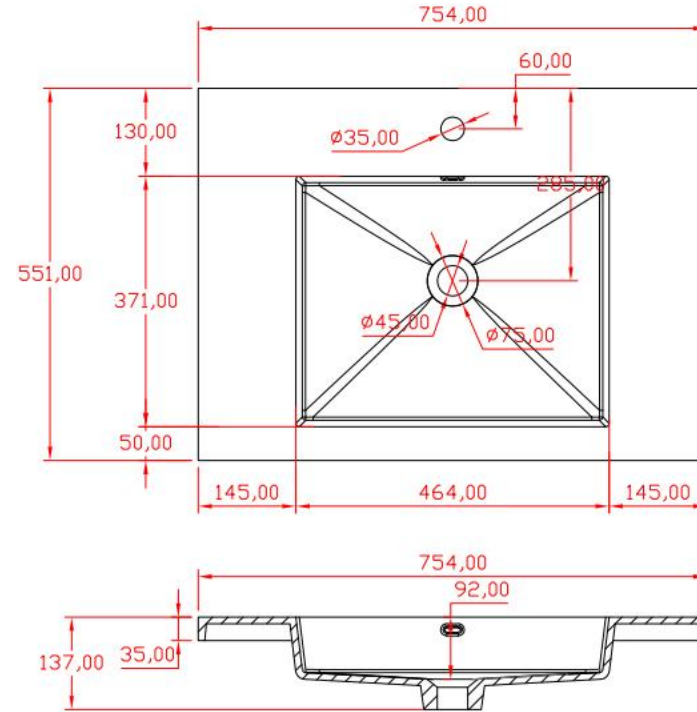

产品型号:1320020

Product Item No.: 1320020

品名: 白色哑光人造石半嵌入式台盆

Item Name: semi-recessed basin

规格/Size: 754x551x145mm

website: www.lly-stonebath.com

Email: tony@cw7.com.cn