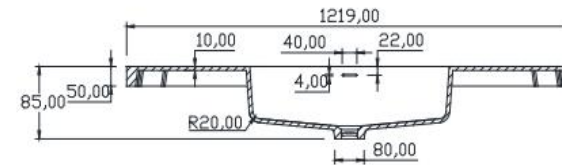

产品型号:1320360

Product Item No.: 1320360

品名: 白色哑光人造石半嵌入式台盆

Item Name: semi-recessed basin

规格/Size: 1219x560x185mm

website: www.lly-stonebath.com

Email: tony@cw7.com.cn