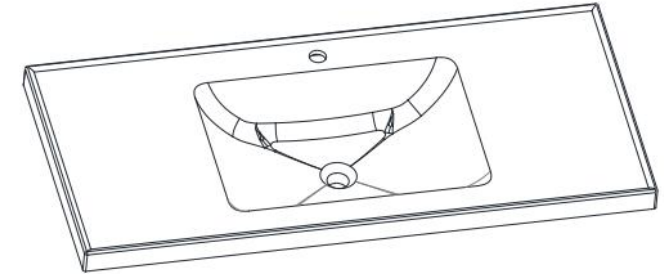

website: www.lly-stonebath.com

Email: tony@cw7.com.cn

产品型号:1320410

Product Item No.: 1320410

品名: 白色哑光人造石半嵌入式台盆

Item Name: semi-recessed basin

规格/Size: 1200x550x168mm

Approval Status:
 (A) Approved
 (B) Approved w/ Comment
 (C) Rejected
Revised: