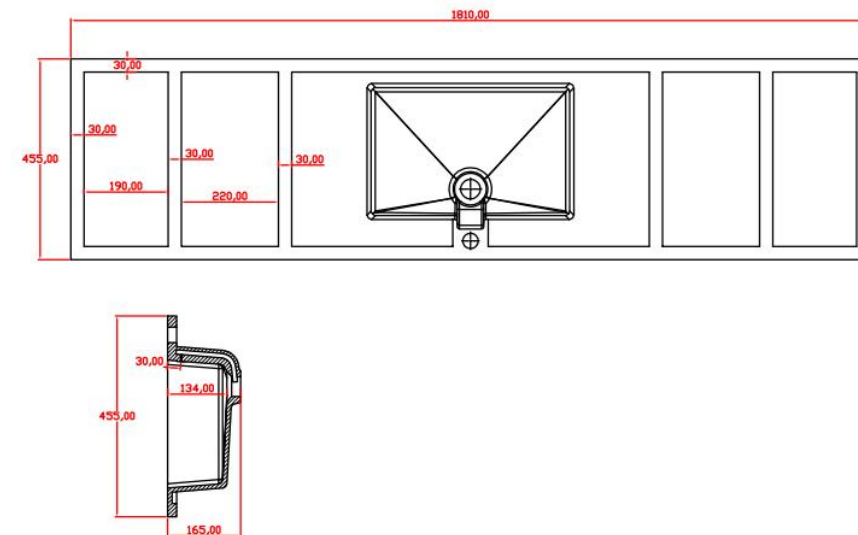

产品型号:1610050

Product Item No.: 1610050

品名: 白色哑光人造石半嵌入式台盆

Item Name: semi-recessed basin

规格/Size: 1810x455x165mm

website: www.lly-stonebath.com

Email: tony@cw7.com.cn