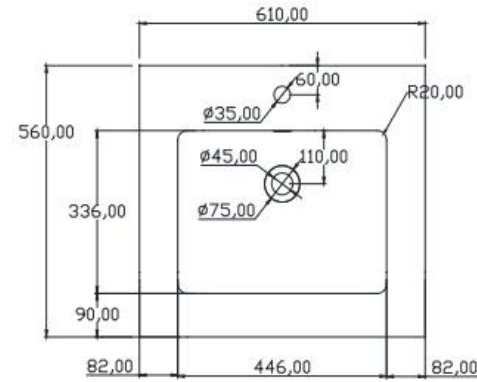

规格/Size: 914x508x170mm

website: www.lly-stonebath.com

Email: tony@cw7.com.cn

产品型号:1320330

Prodct Item No.: 1320330

品名: 白色哑光人造石半嵌入式台盆

Item Name: semi-recessed basin

规格/Size: 610x560x185mm