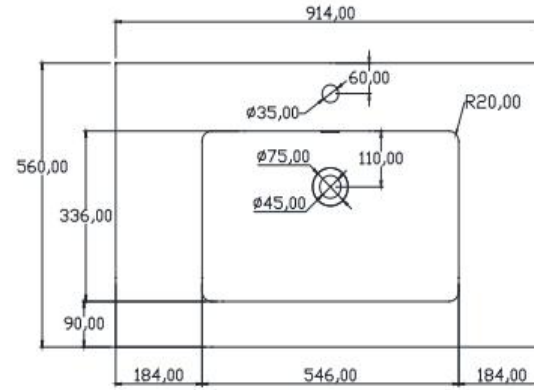

产品型号:1320350

Product Item No.: 1320350

品名: 白色哑光人造石半嵌入式台盆

Item Name: semi-recessed basin

规格/Size: 914x560x185mm

website: www.lly-stonebath.com

Email: tony@cw7.com.cn