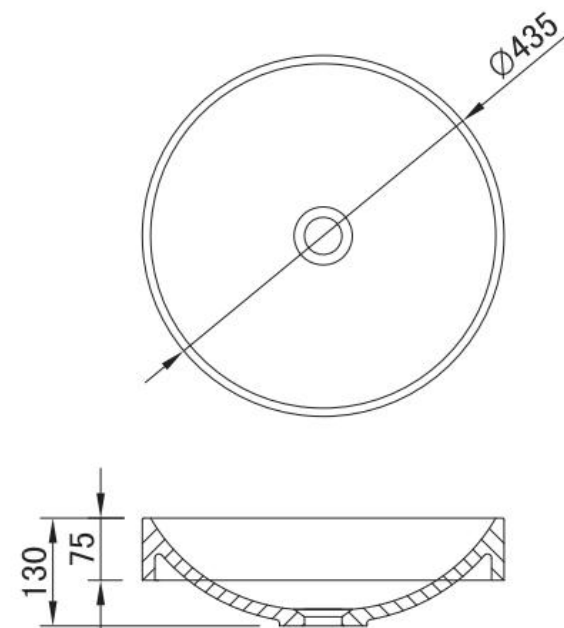

规格/Size: 435x435x130mm

website: www.lly-stonebath.com

Email: tony@cw7.com.cn

产品型号:1310020

Product Item No.: 1310020

品名: 白色哑光人造石半嵌入式台盆

Item Name: semi-recessed basin

规格/Size: 400x400x120mm