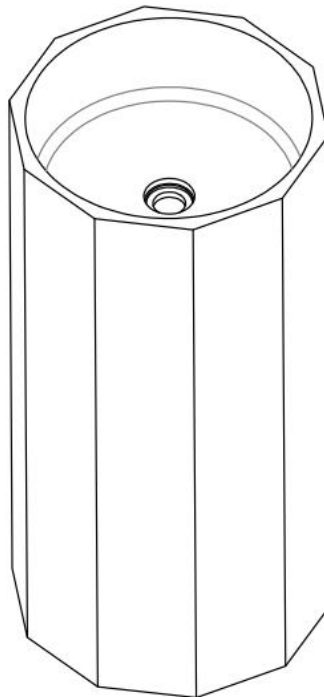

产品型号：1110100

Product Item No.: 1110100

材质：白色哑光人造石柱盆

Material: White Matte Artificial Stone Column Basin

规格/ Size : 423x423x850mm

website: www.lly-stonebath.com

Email: tony@cw7.com.cn

黄山利丽雅实业有限公司
Huangshan Lilya Industrial Co., Ltd