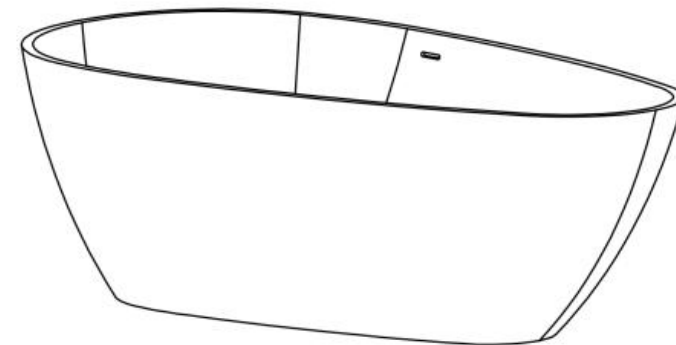

产品型号.: 2130020

Item No.: 2130020

材质: 鹅蛋形白色哑光人造石浴缸

Product name: matte stone resin tub

规格/ Size: 1710x820x550mm

website: www.lly-stonebath.com

Email: tony@cw7.com.cn