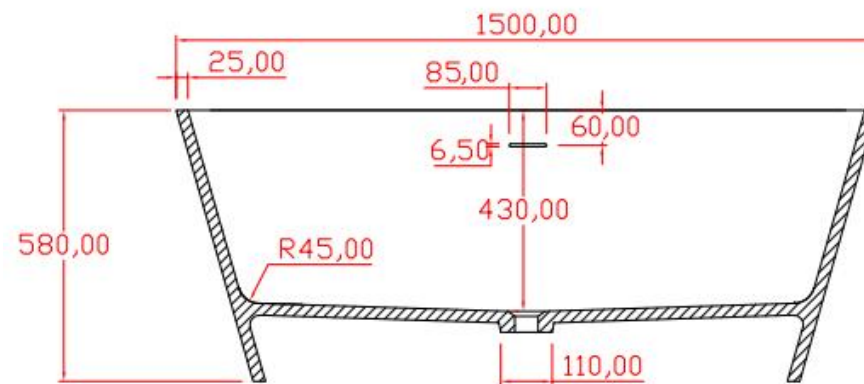

型号/ItemNO.: **2120050**

材质: 方形白色哑光人造石浴缸

Product name: matte stone resin tub

规格/Size: 1500x750x580mm

website: www.lly-stonebath.com

Email: tony@cw7.com.cn