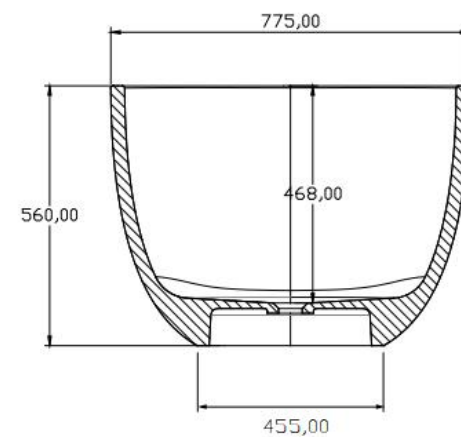

产品型号.: 2130100
Item No.: 2130100

材质: 椭圆形白色哑光人造石浴缸
Product name: matte stone resin tub
规格/Size: 1603x775x560mm

website: www.lly-stonebath.com
Email: tony@cw7.com.cn