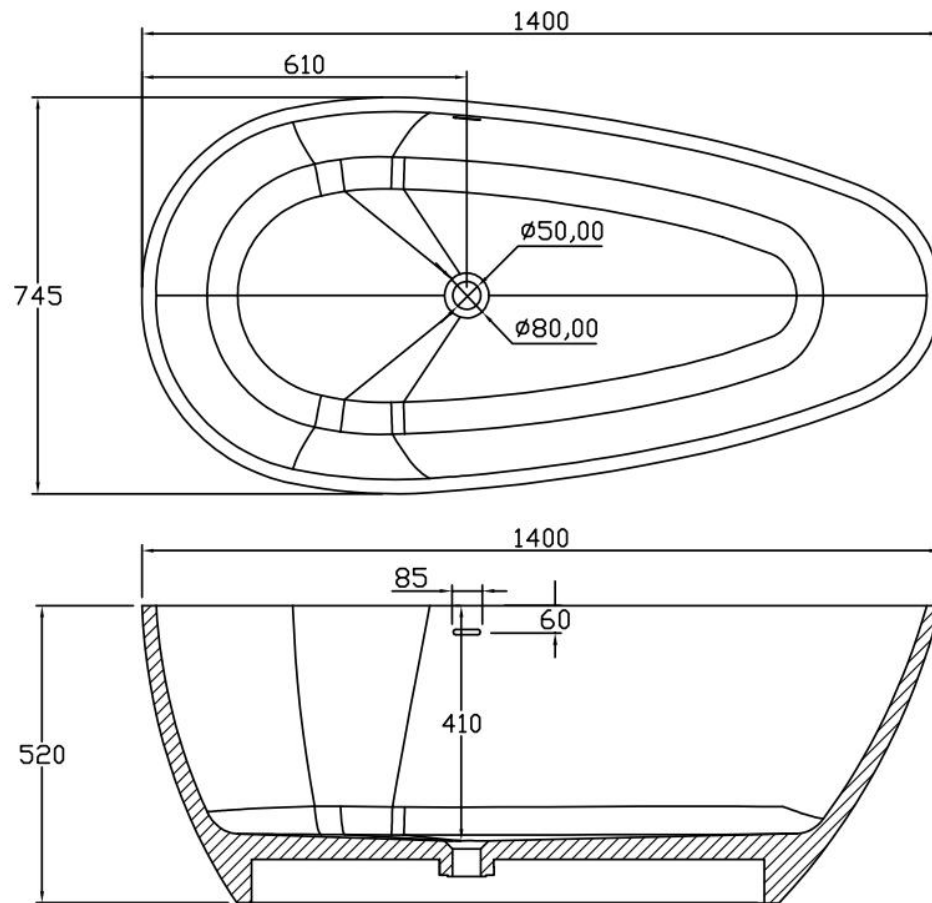

产品型号.: 2130040
Item No.: 2130040

材质: 鹅蛋形白色哑光人造石浴缸
Product name: matte stone resin tub
规格/Size: 1400x745x520mm

website: www.lly-stonebath.com
Email: tony@cw7.com.cn