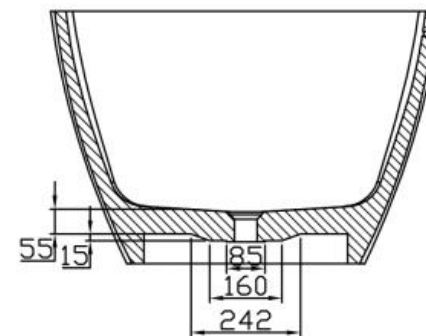

产品型号.: 2130020

Item No.: 2130020

材质: 鹅蛋形白色哑光人造石浴缸

Product name: matte stone resin tub

规格/ Size: 1710x820x550mm

website: www.lly-stonebath.com

Email: tony@cw7.com.cn