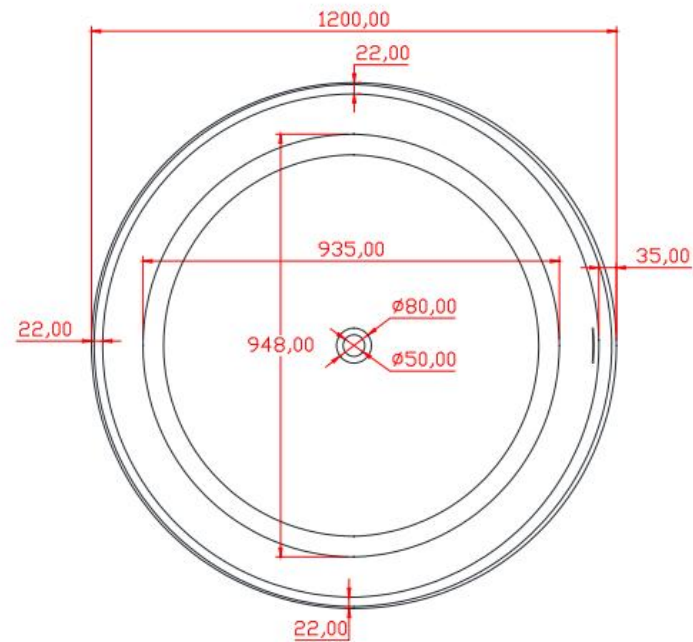

产品型号.: 2130170
Item No.:2130170

材质: 圆形白色哑光人造石浴缸
Product name: matte stone resin tub
规格/Size: $\Phi 1200 \times 600 \text{mm}$

website: www.lly-stonebath.com
Email: tony@cw7.com.cn