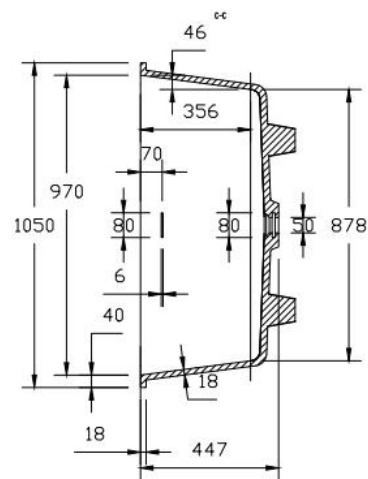

规格/Size: 1450x1250x500mm

website: www.lly-stonebath.com

Email: tony@cw7.com.cn

型号/Item NO.: 2120120

材质: 半嵌入白色哑光人造石浴缸

Product name: matte stone resin tub

规格/Size: 1450x1050x500mm

website: www.lly-stonebath.com