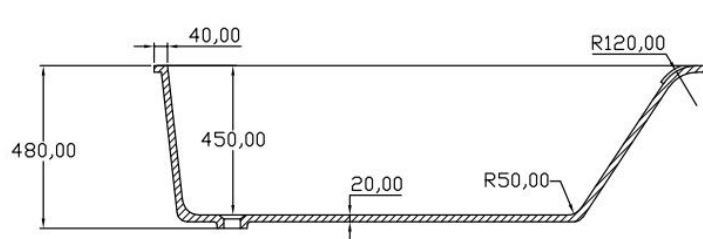

型号/Item NO.: 2120020

材质: 半嵌入白色哑光人造石浴缸

Product name: matte stone resin tub

规格/ Size: 1674x736x470mm

website: www.lly-stonebath.com

Email: tony@cw7.com.cn