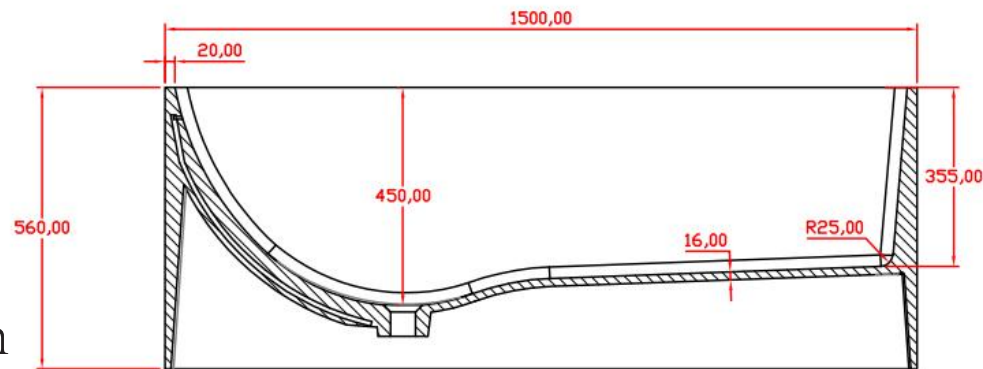

型号/ItemNO.: 2130280

材质: 方形白色哑光人造石浴缸

Product name: matte stone resin tub

规格/Size: 1700x820x610mm

website: www.lly-stonebath.com

Email: tony@cw7.com.cn

型号/ItemNO.: 2120080

材质: 方形白色哑光人造石浴缸
Product name: matte stone resin tub
规格/Size: 1500x720x560mm