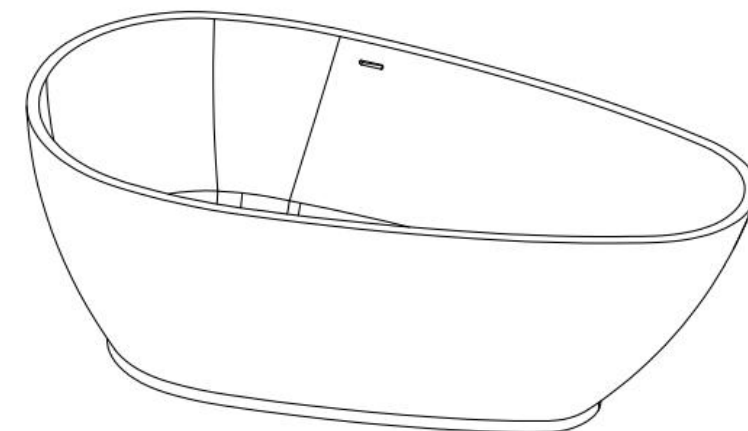

website: www.lly-stonebath.com
Email: tony@cw7.com.cn

产品型号.: 2130050

Item No.: 2130050

材质: 鹅蛋形白色哑光人造石浴缸

Product name: matte stone resin tub

规格/Size: 1500x780x520mm

website: www.lly-stonebath.com

Email: tony@cw7.com.cn