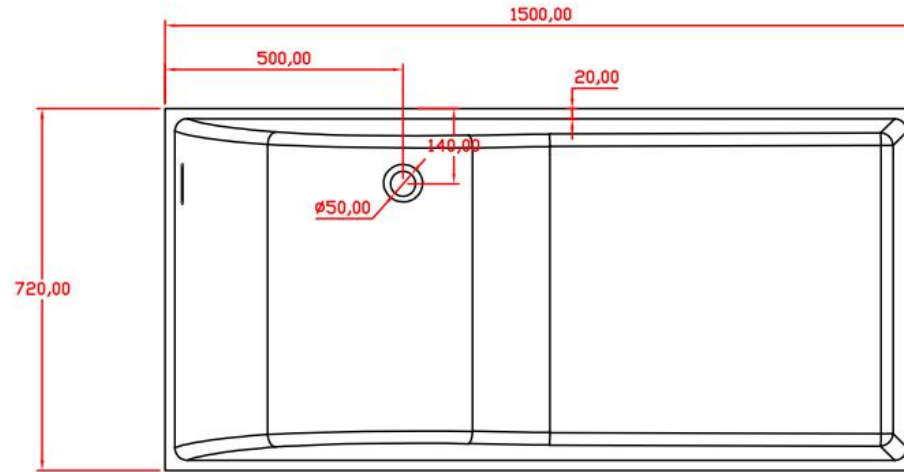

型号/ItemNO.: 2130280

材质: 方形白色哑光人造石浴缸

Product name: matte stone resin tub

规格/Size: 1700x820x610mm

website: www.lly-stonebath.com

Email: tony@cw7.com.cn

型号/ItemNO.: 2120080

材质: 方形白色哑光人造石浴缸
Product name: matte stone resin tub
规格/Size: 1500x720x560mm