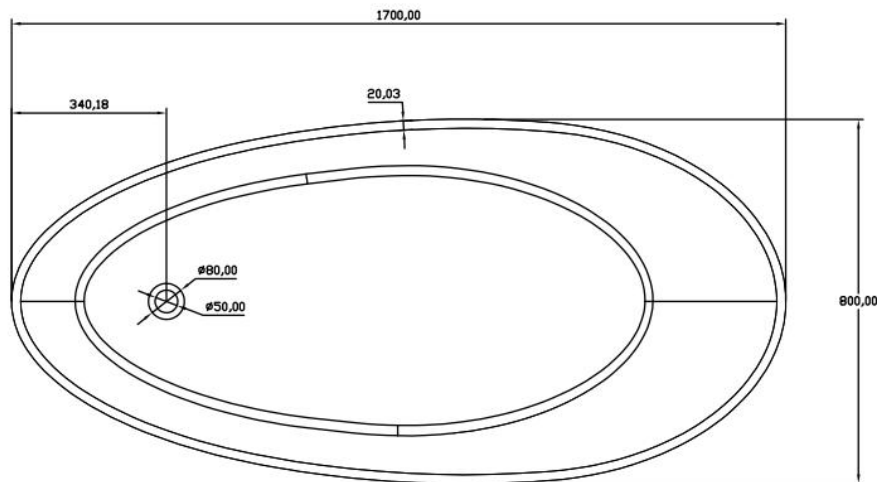

产品型号.: 2130190

Item No.:2130190

材质: 水滴形白色哑光人造石浴缸 (不带溢水口)

Product name: matte stone resin tub

规格/Size: 1700x800x530mm

website: www.lly-stonebath.com

Email: tony@cw7.com.cn