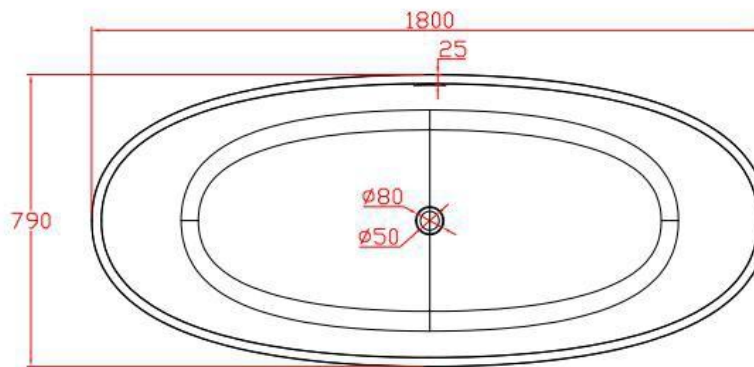

产品型号.: 2130260
Item No.: 2130260

材质: 椭圆形白色哑光人造石浴缸
Product name: matte stone resin tub
规格/Size: 1800x790x560mm

website: www.lly-stonebath.com
Email: tony@cw7.com.cn