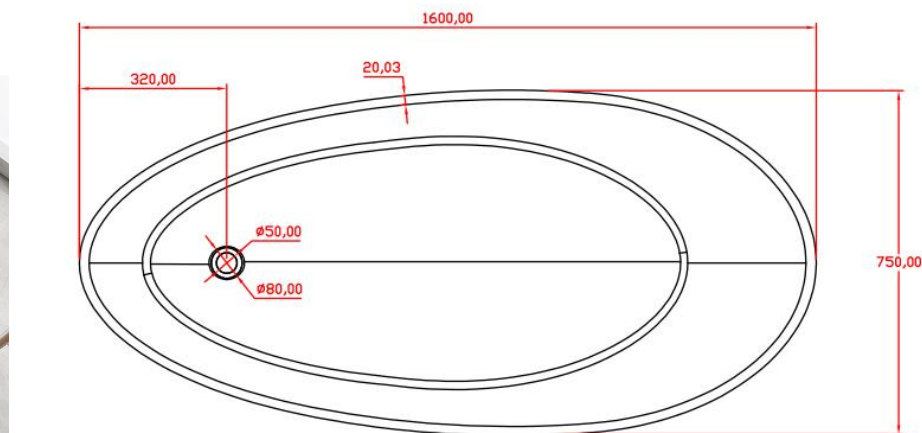

产品型号.: 2130300

Item No.: 2130300

材质: 水滴形白色哑光人造石浴缸 (不带溢水口)

Product name: matte stone resin tub

规格/Size: 1600x750x535mm

website: www.lly-stonebath.com

Email: tony@cw7.com.cn