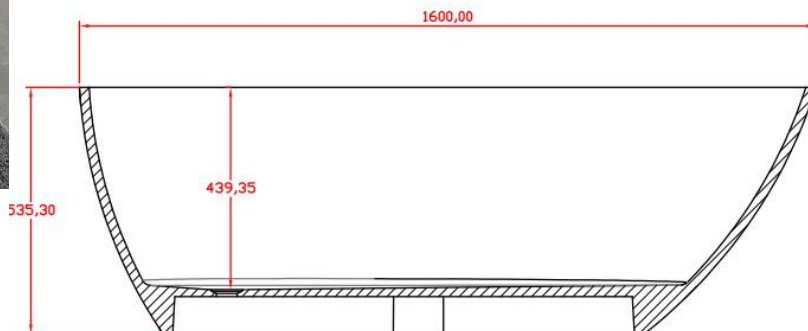

产品型号.: 2130300

Item No.: 2130300

材质: 水滴形白色哑光人造石浴缸 (不带溢水口)

Product name: matte stone resin tub

规格/Size: 1600x750x535mm

website: www.lly-stonebath.com

Email: tony@cw7.com.cn