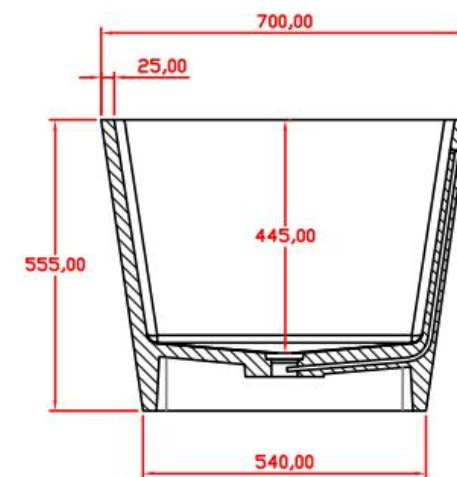

型号/ItemNO.:2120010

材质: 方形白色哑光人造石浴缸
Product name: matte stone resin tub
规格/Size: 1500x700x555mm

website: www.lly-stonebath.com
Email: tony@cw7.com.cn