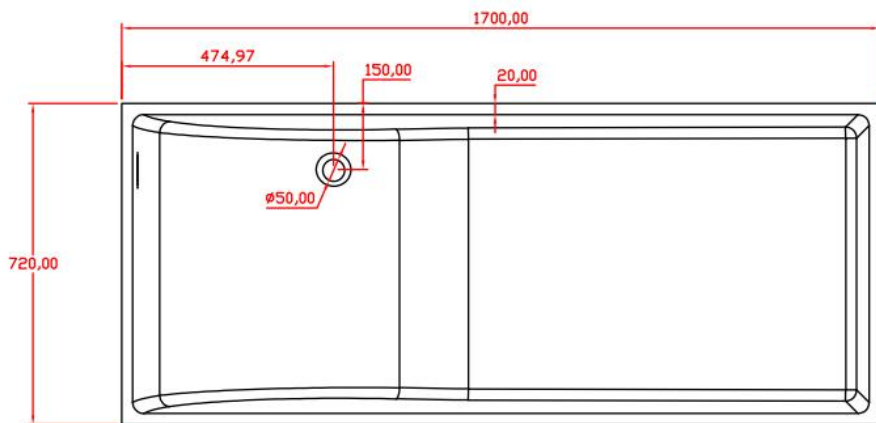

型号/ItemNO.:2120100

材质: 方形白色哑光人造石浴缸

Product name: matte stone resin tub

规格/Size: 1700x720x560mm

website: www.lly-stonebath.com

Email: tony@cw7.com.cn