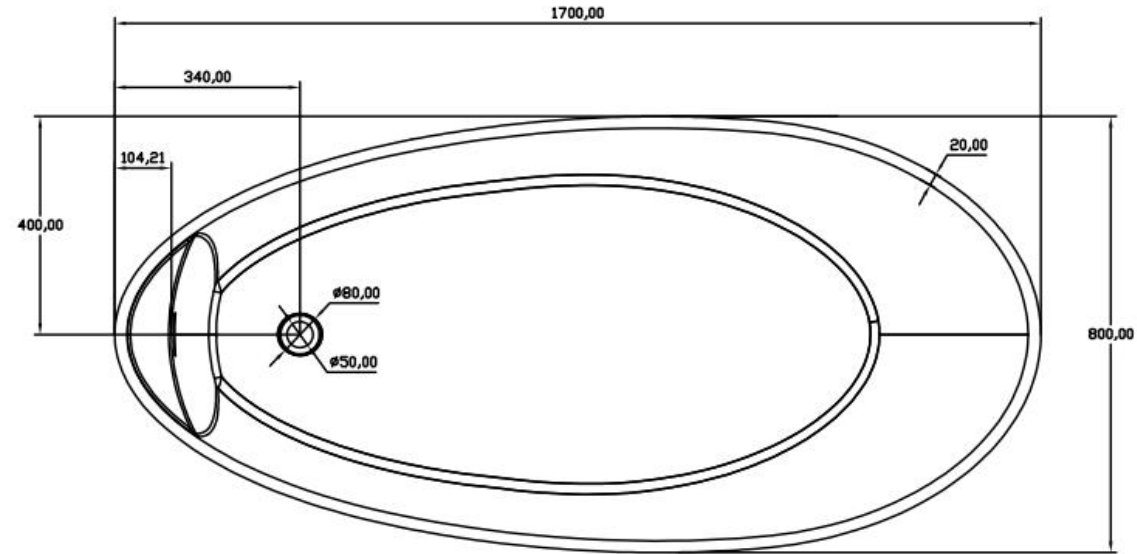

产品型号.: 2130210

Item No.:2130210

材质: 水滴形白色哑光人造石浴缸 (带溢水口)

Product name: matte stone resin tub

规格/Size: 1700x800x535mm

website: www.lly-stonebath.com

Email: tony@cw7.com.cn