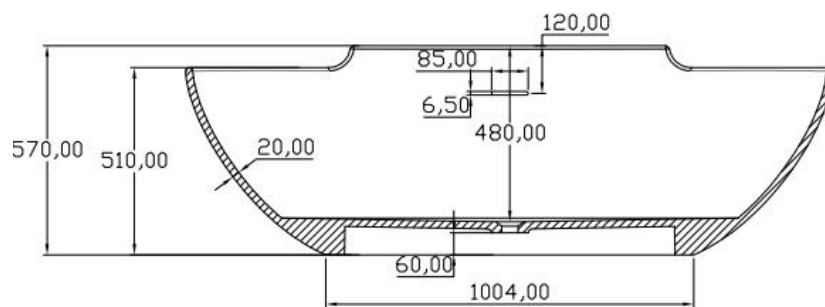

产品型号.: 2130090
Item No.:2130090

材质: 异形白色哑光人造石浴缸
Product name: matte stone resin tub
规格: 1770x895x570mm

website: www.lly-stonebath.com
Email: tony@cw7.com.cn