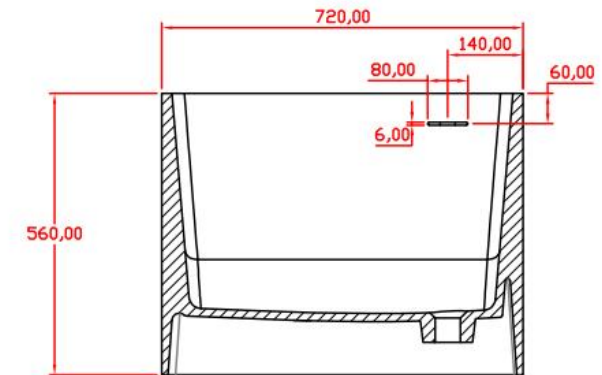

型号/ItemNO.: 2130280

材质: 方形白色哑光人造石浴缸

Product name: matte stone resin tub

规格/Size: 1700x820x610mm

website: www.lly-stonebath.com

Email: tony@cw7.com.cn

型号/ItemNO.: 2120080

材质: 方形白色哑光人造石浴缸
Product name: matte stone resin tub
规格/Size: 1500x720x560mm