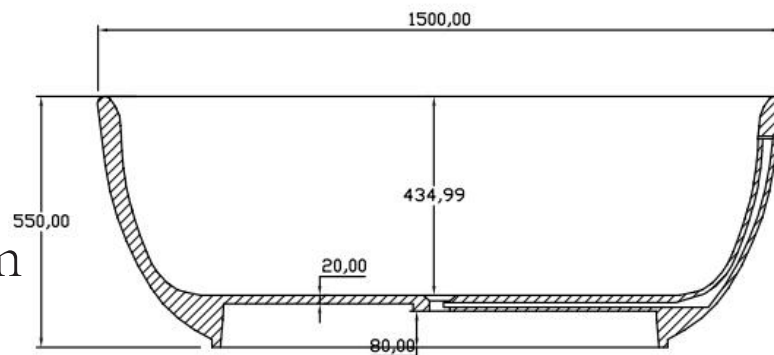

产品型号.: 2130150
Item No.: 2130150

材质: 圆形白色哑光人造石浴缸
Product name: matte stone resin tub
规格/ Size: $\Phi 1500 \times 550 \text{mm}$

website: www.lly-stonebath.com
Email: tony@cw7.com.cn