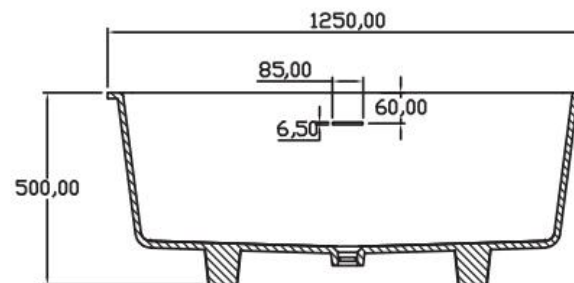

型号/Item NO.: 2120070

材质: 半嵌入白色哑光人造石浴缸

Product name: matte stone resin tub

规格/Size: 1450x1250x500mm

website: www.lly-stonebath.com

Email: tony@cw7.com.cn