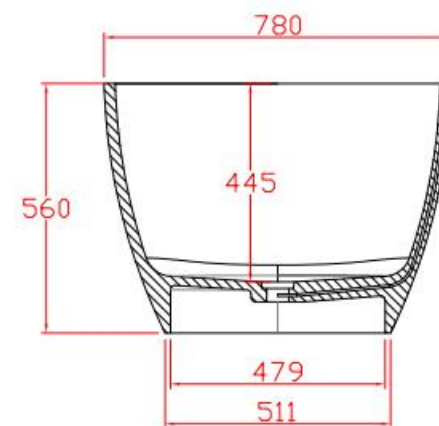

产品型号.: 2130230
Item No.: 2130230

材质: 椭圆形白色哑光人造石浴缸
Product name: matte stone resin tub
规格/Size: 1500x776x560mm

website: www.lly-stonebath.com
Email: tony@cw7.com.cn