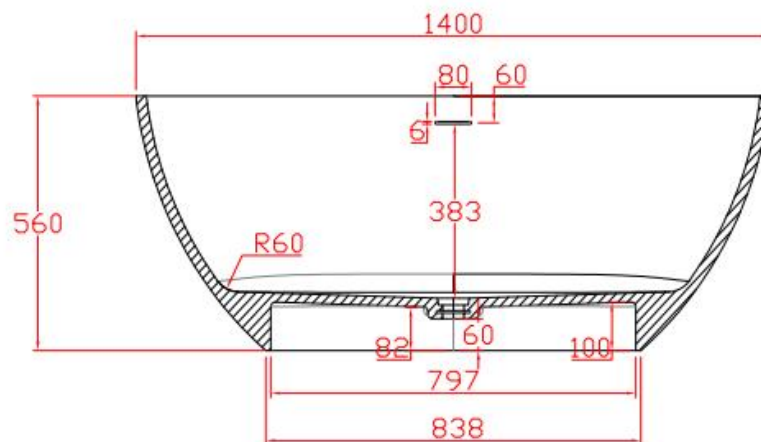

产品型号.: 2130220
Item No.: 2130220

材质: 椭圆形白色哑光人造石浴缸
Product name: matte stone resin tub
规格/Size: 1400x750x560mm

website: www.lly-stonebath.com
Email: tony@cw7.com.cn