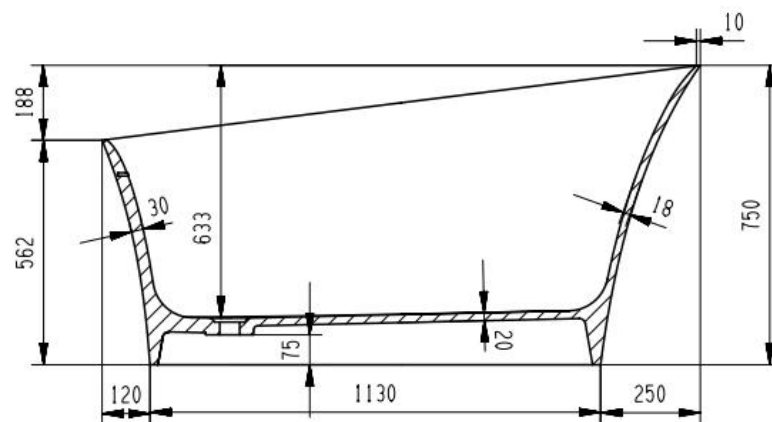

产品型号.: 2130340

Item No.: 2130340

材质: 异形白色哑光人造石浴缸

Product name: matte stone resin tub

规格/Size: 1500x760x750mm

website: www.lly-stonebath.com

Email: tony@cw7.com.cn