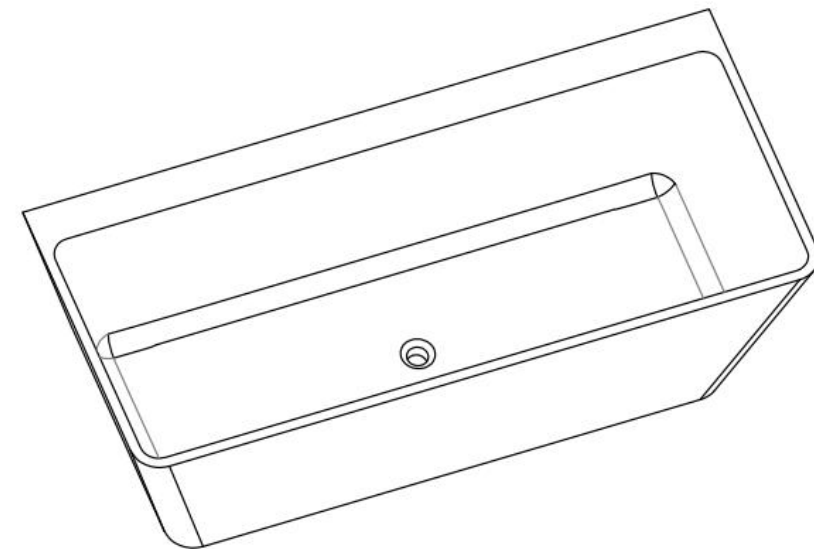

材质: 方形白色哑光人造石浴缸

Product name: matte stone resin tub

规格/Size: 1500x750x580mm

website: www.lly-stonebath.com

Email: tony@cw7.com.cn

型号/ItemNO.: **2120060**

材质: 方形白色哑光人造石浴缸
Product name: matte stone resin tub
规格/Size: 1700x750x580mm