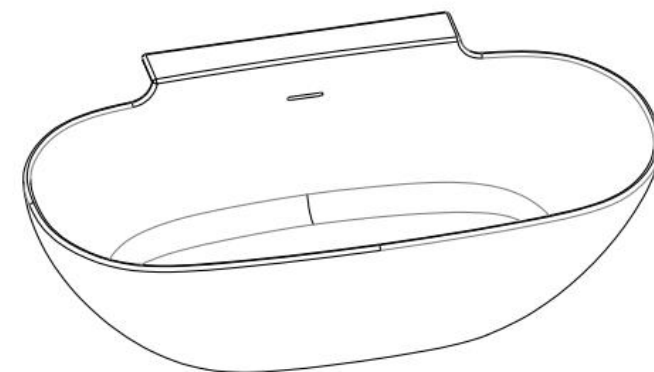

产品型号.: 2130090
Item No.:2130090

材质: 异形白色哑光人造石浴缸
Product name: matte stone resin tub
规格: 1770x895x570mm

website: www.lly-stonebath.com
Email: tony@cw7.com.cn