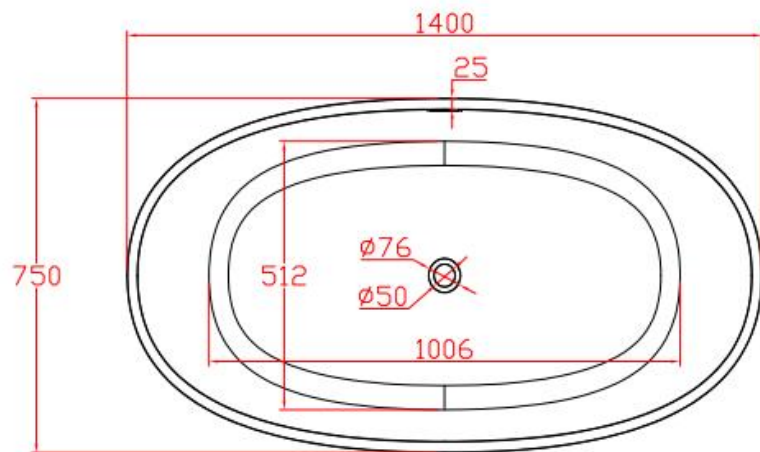

产品型号.: 2130220
Item No.: 2130220

材质: 椭圆形白色哑光人造石浴缸
Product name: matte stone resin tub
规格/Size: 1400x750x560mm

website: www.lly-stonebath.com
Email: tony@cw7.com.cn