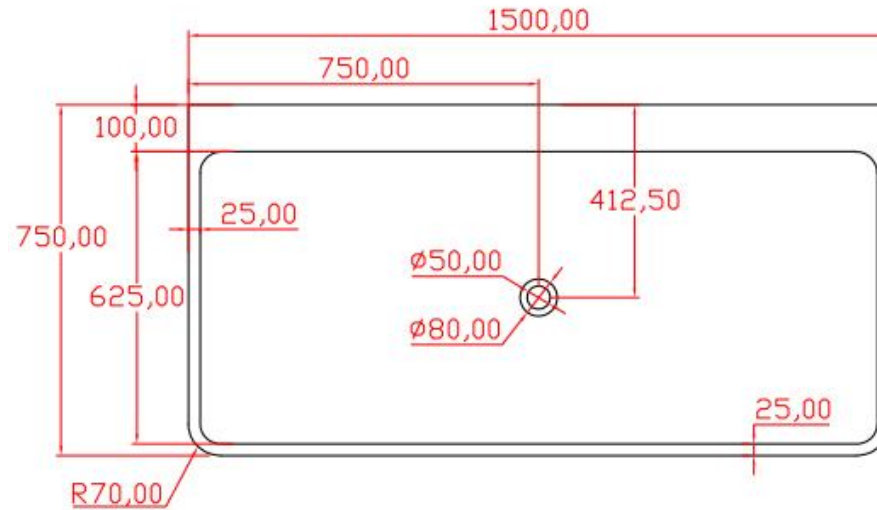

型号/ItemNO.: **2120050**

材质: 方形白色哑光人造石浴缸

Product name: matte stone resin tub

规格/Size: 1500x750x580mm

website: www.lly-stonebath.com

Email: tony@cw7.com.cn