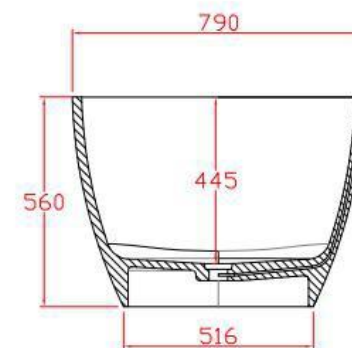

产品型号.: 2130260
Item No.: 2130260

材质: 椭圆形白色哑光人造石浴缸
Product name: matte stone resin tub
规格/Size: 1800x790x560mm

website: www.lly-stonebath.com
Email: tony@cw7.com.cn