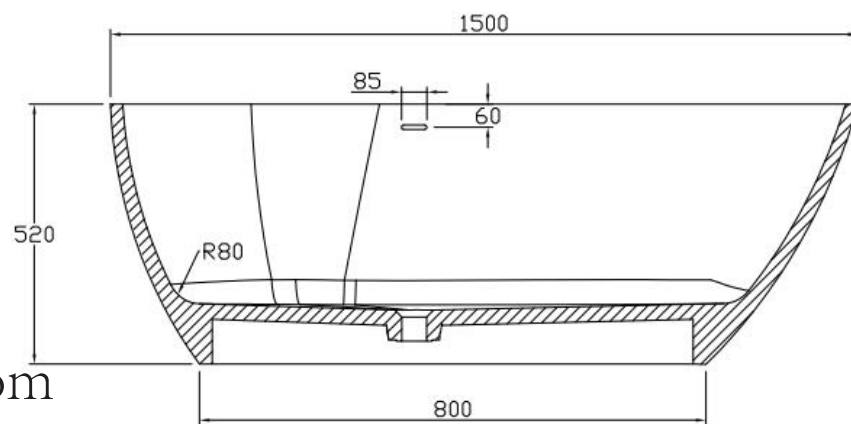

website: www.lly-stonebath.com
Email: tony@cw7.com.cn

产品型号.: 2130050

Item No.: 2130050

材质: 鹅蛋形白色哑光人造石浴缸

Product name: matte stone resin tub

规格/Size: 1500x780x520mm

website: www.lly-stonebath.com

Email: tony@cw7.com.cn