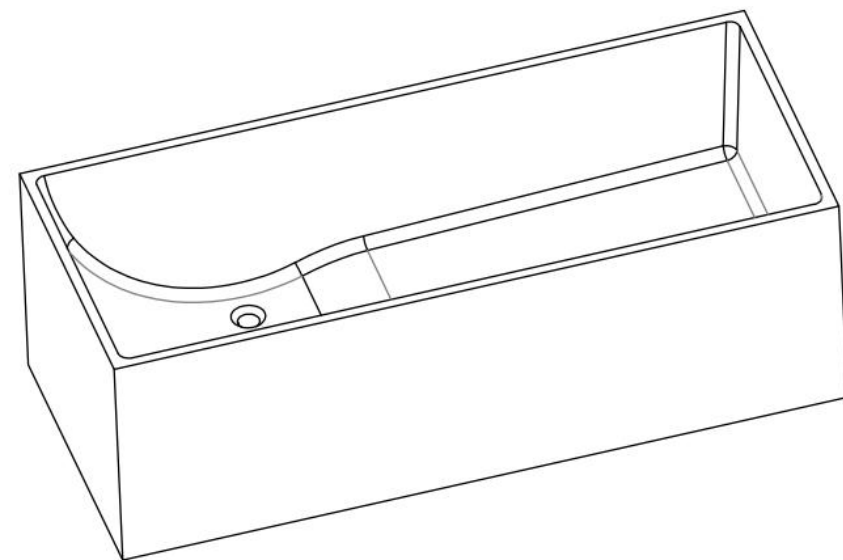

材质: 方形白色哑光人造石浴缸

Product name: matte stone resin tub

规格/Size: 1700x720x560mm

website: www.lly-stonebath.com

Email: tony@cw7.com.cn

03

圆形

Circular shape