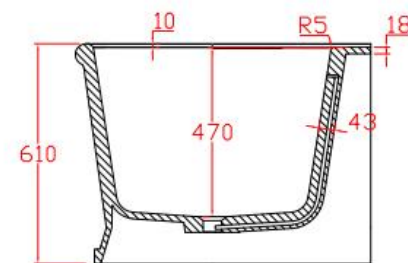

型号/ItemNO.: 2130280

材质: 方形白色哑光人造石浴缸

Product name: matte stone resin tub

规格/Size: 1700x820x610mm

website: www.lly-stonebath.com

Email: tony@cw7.com.cn