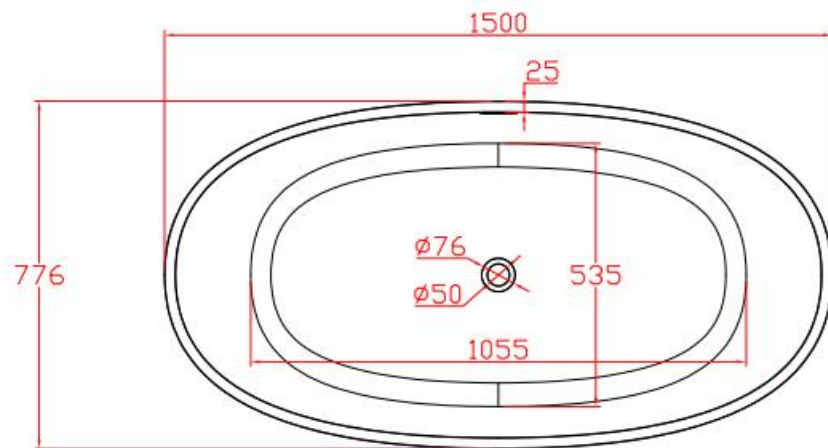

产品型号.: 2130230
Item No.: 2130230

材质: 椭圆形白色哑光人造石浴缸
Product name: matte stone resin tub
规格/Size: 1500x776x560mm

website: www.lly-stonebath.com
Email: tony@cw7.com.cn