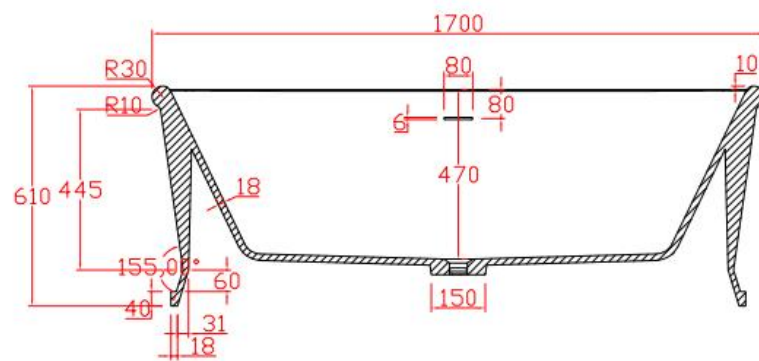

型号/ItemNO.: 2130280

材质: 方形白色哑光人造石浴缸

Product name: matte stone resin tub

规格/Size: 1700x820x610mm

website: www.lly-stonebath.com

Email: tony@cw7.com.cn