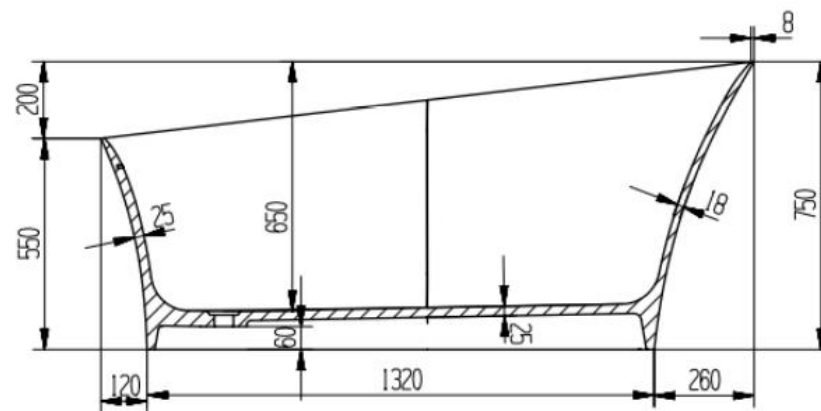

产品型号.: 2130320

Item No.: 2130320

材质: 异形白色哑光人造石浴缸

Product name: matte stone resin tub

规格/Size: 1700x760x750mm

website: www.lly-stonebath.com

Email: tony@cw7.com.cn