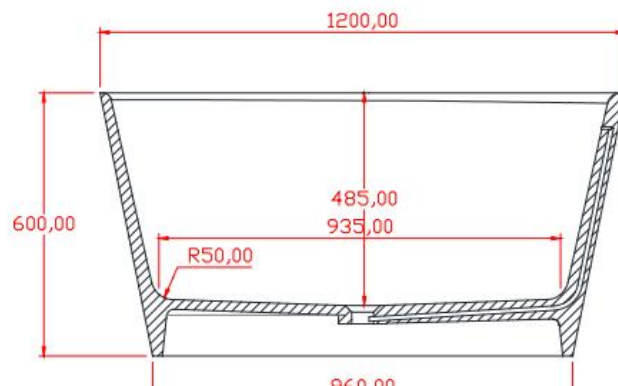

产品型号.: 2130170
Item No.:2130170

材质: 圆形白色哑光人造石浴缸
Product name: matte stone resin tub
规格/Size: $\Phi 1200 \times 600 \text{mm}$

website: www.lly-stonebath.com
Email: tony@cw7.com.cn