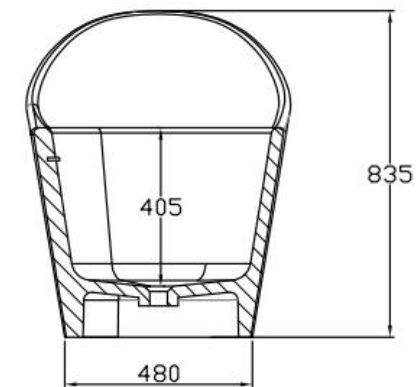

材质: 异形白色哑光人造石浴缸

Product name: matte stone resin tub

规格/ Size: 1785x760x838mm

website: www.lly-stonebath.com

Email: tony@cw7.com.cn

产品型号.: 2130060-R
Item No.:2130060-R

材质: 异形白色哑光人造石浴缸
Product name: matte stone resin tub
规格/ Size: 1785x760x838mm

规格/ Size: 1750x1497x566mm

website: www.lly-stonebath.com

Email: tony@cw7.com.cn

07

椭圆形

Oval shape

website: www.lly-stonebath.com

Email: tony@cw7.com.cn