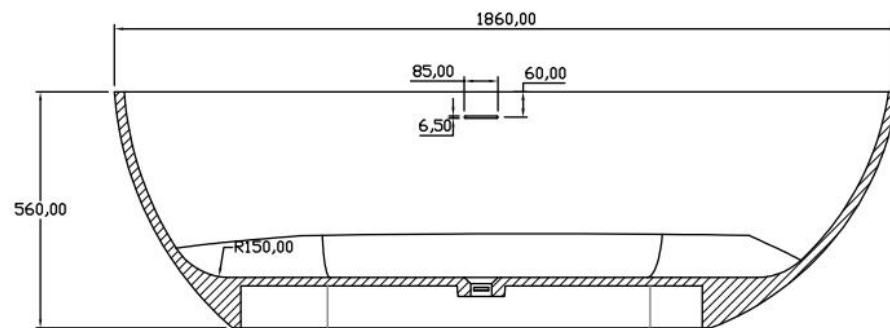

产品型号.: 2130010

Item No.: 2130010

材质: 鹅蛋形白色哑光人造石浴缸

Product name: matte stone resin tub

规格/Size: 1860x860x560mm

website: www.lly-stonebath.com

Email: tony@cw7.com.cn