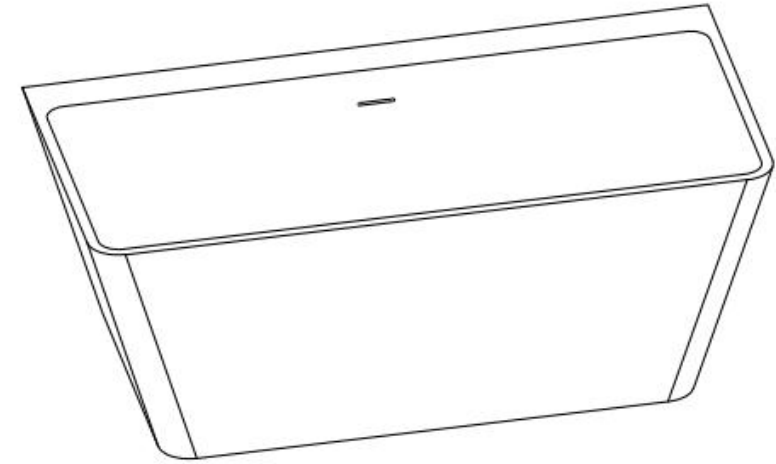

型号/ItemNO.: **2120050**

材质: 方形白色哑光人造石浴缸

Product name: matte stone resin tub

规格/Size: 1500x750x580mm

website: www.lly-stonebath.com

Email: tony@cw7.com.cn