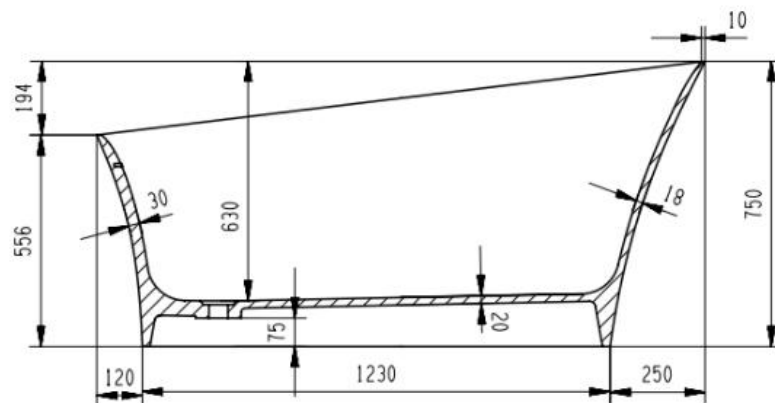

产品型号.: 2130330

Item No.: 2130330

材质: 异形白色哑光人造石浴缸

Product name: matte stone resin tub

规格/Size: 1600x760x750mm

website: www.lly-stonebath.com

Email: tony@cw7.com.cn