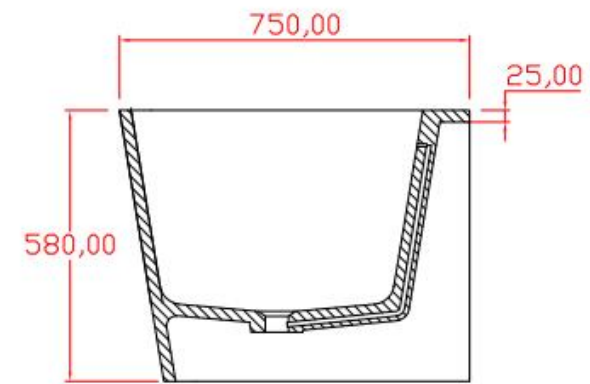

型号/ItemNO.: **2120050**

材质: 方形白色哑光人造石浴缸

Product name: matte stone resin tub

规格/Size: 1500x750x580mm

website: www.lly-stonebath.com

Email: tony@cw7.com.cn