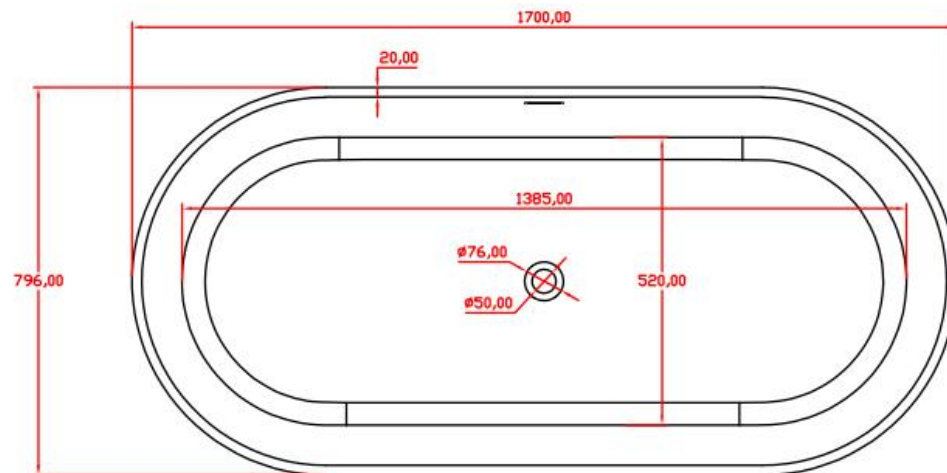

产品型号.: 2130080
Item No.: 2130080

材质: 椭圆形白色哑光人造石浴缸
Product name: matte stone resin tub
规格/Size: 1700x796x580mm

website: www.lly-stonebath.com
Email: tony@cw7.com.cn