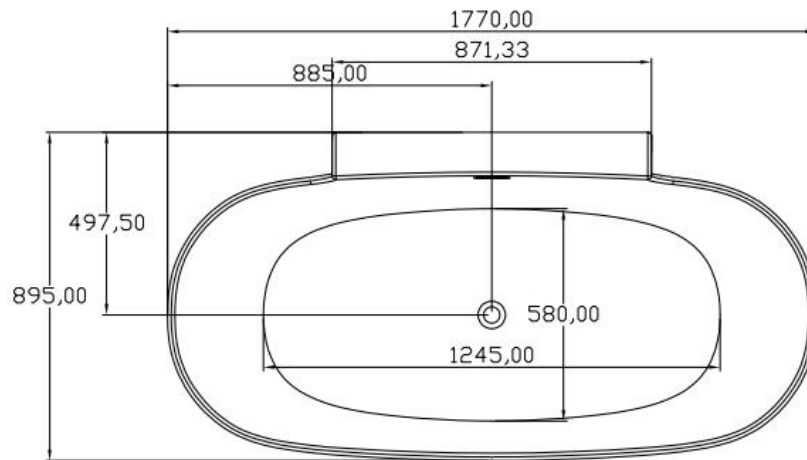

产品型号.: 2130090
Item No.:2130090

材质: 异形白色哑光人造石浴缸
Product name: matte stone resin tub
规格: 1770x895x570mm

website: www.lly-stonebath.com
Email: tony@cw7.com.cn