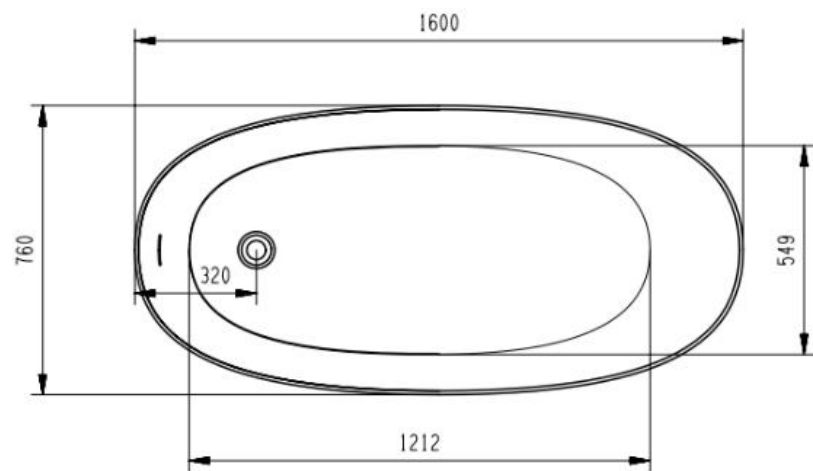

产品型号.: 2130330

Item No.: 2130330

材质: 异形白色哑光人造石浴缸

Product name: matte stone resin tub

规格/Size: 1600x760x750mm

website: www.lly-stonebath.com

Email: tony@cw7.com.cn