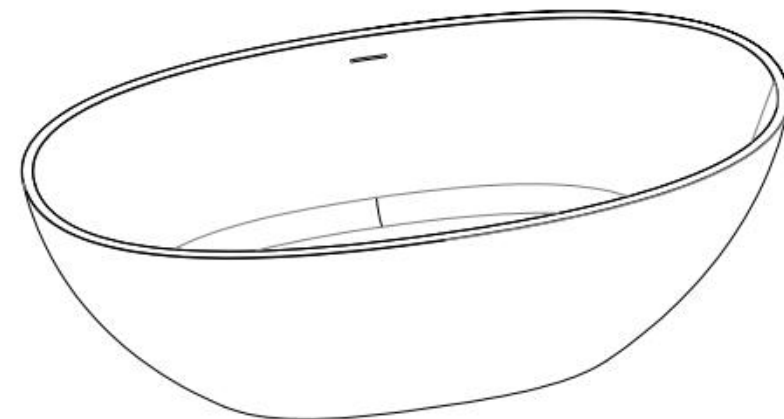

产品型号.: 2130250
Item No.: 2130250

材质: 椭圆形白色哑光人造石浴缸
Product name: matte stone resin tub
规格/Size: 1700x780x560mm

website: www.lly-stonebath.com
Email: tony@cw7.com.cn