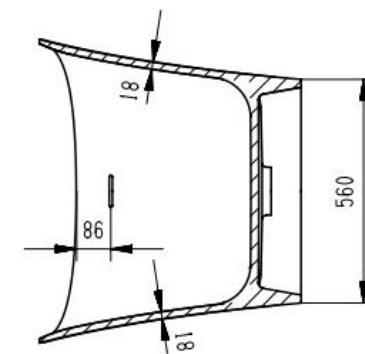

产品型号.: 2130340

Item No.: 2130340

材质: 异形白色哑光人造石浴缸

Product name: matte stone resin tub

规格/Size: 1500x760x750mm

website: www.lly-stonebath.com

Email: tony@cw7.com.cn