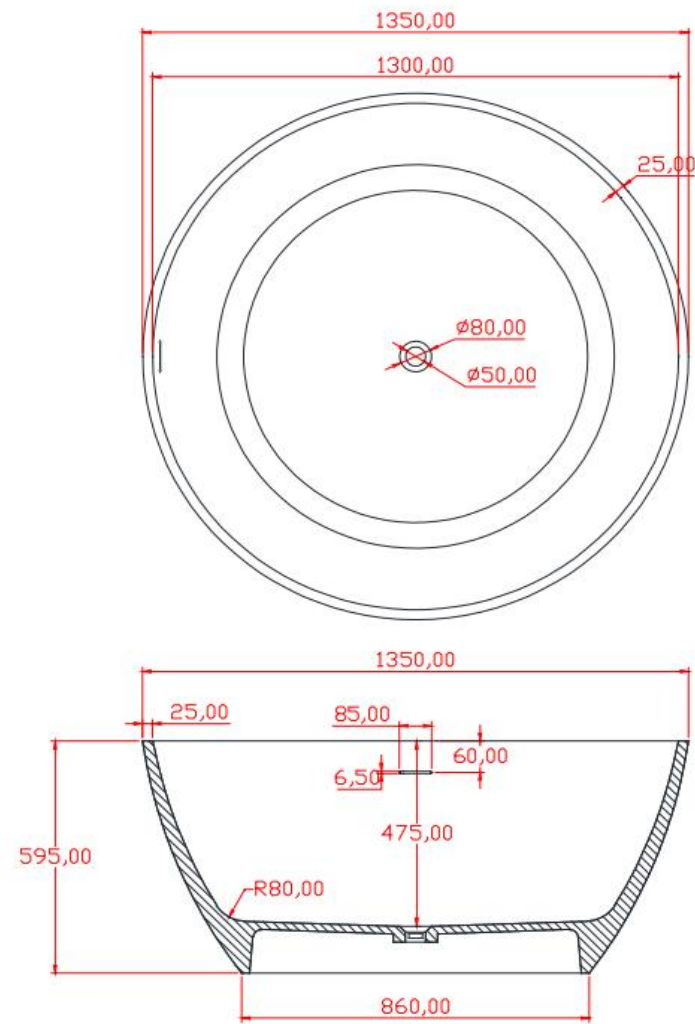

website: www.lly-stonebath.com
Email: tony@cw7.com.cn

材质: 圆形白色哑光人造石浴缸
Product name: matte stone resin tub
规格/Size: $\Phi 1350 \times 595 \text{mm}$