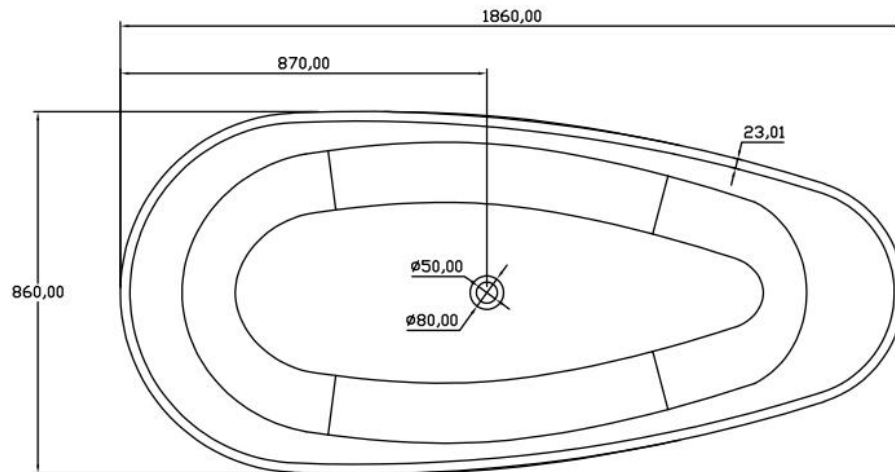

产品型号.: 2130010

Item No.: 2130010

材质: 鹅蛋形白色哑光人造石浴缸

Product name: matte stone resin tub

规格/Size: 1860x860x560mm

website: www.lly-stonebath.com

Email: tony@cw7.com.cn