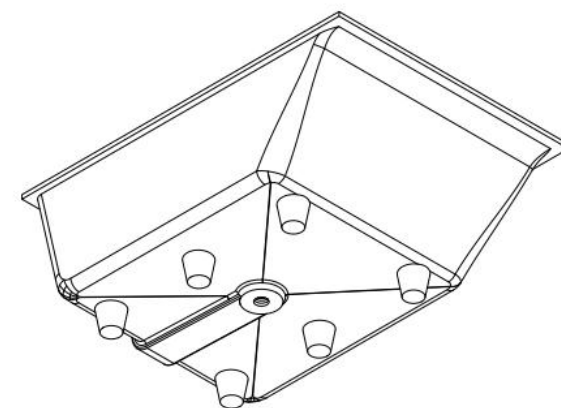

规格/Size: 1450x1250x500mm

website: www.lly-stonebath.com

Email: tony@cw7.com.cn

型号/Item NO.: 2120120

材质: 半嵌入白色哑光人造石浴缸

Product name: matte stone resin tub

规格/Size: 1450x1050x500mm

website: www.lly-stonebath.com