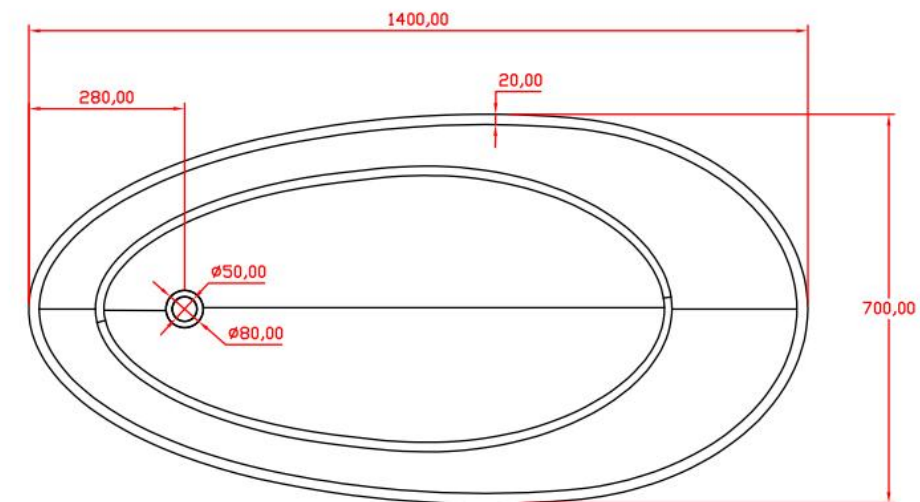

Product name: matte stone resin tub

规格/Size: 1400x700x535mm

website: www.lly-stonebath.com

Email: tony@cw7.com.cn

06

异形

Abnormity

website: www.lly-stonebath.com