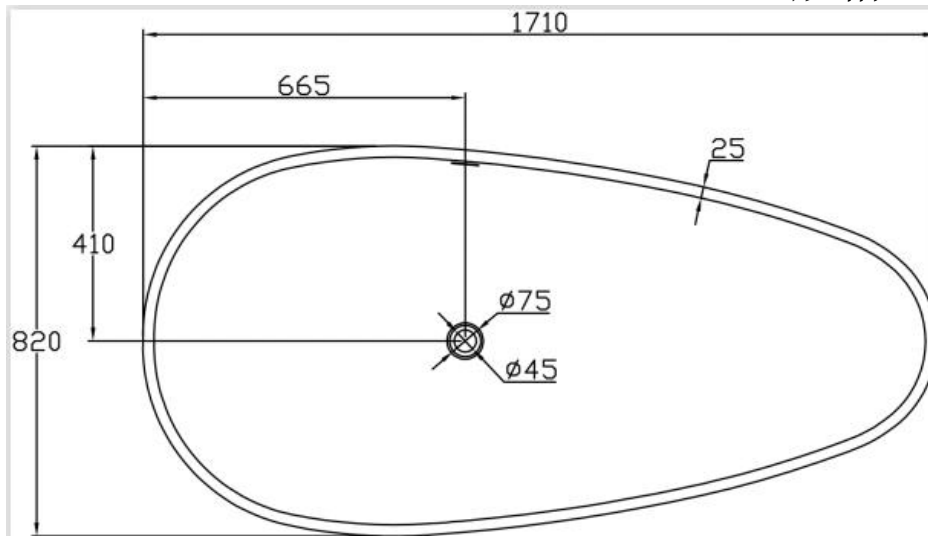

产品型号.: 2130020

Item No.: 2130020

材质: 鹅蛋形白色哑光人造石浴缸

Product name: matte stone resin tub

规格/ Size: 1710x820x550mm

website: www.lly-stonebath.com

Email: tony@cw7.com.cn