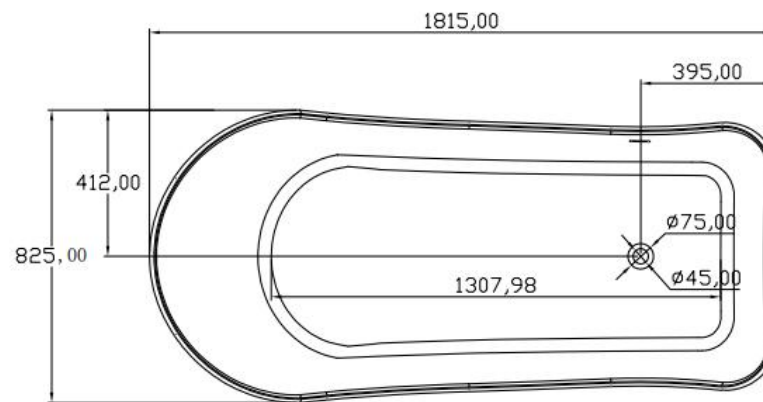

产品型号.: 2130070

Item No.:2130070

材质: 异形白色哑光人造石浴缸

Product name: matte stone resin tub

规格/ Size: 1815x825x845mm

website: www.lly-stonebath.com

Email: tony@cw7.com.cn