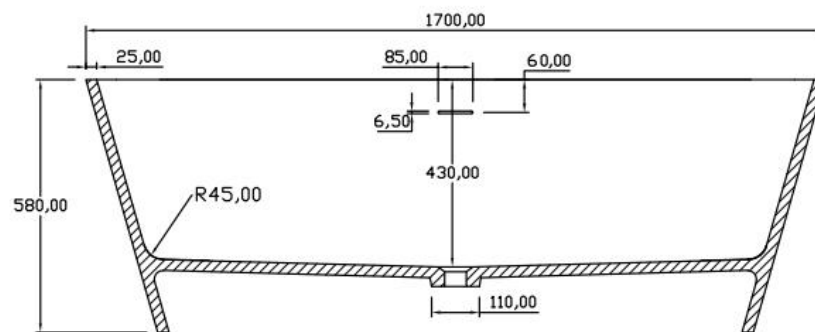

材质: 方形白色哑光人造石浴缸

Product name: matte stone resin tub

规格/Size: 1500x750x580mm

website: www.lly-stonebath.com

Email: tony@cw7.com.cn

型号/ItemNO.: **2120060**

材质: 方形白色哑光人造石浴缸
Product name: matte stone resin tub
规格/Size: 1700x750x580mm