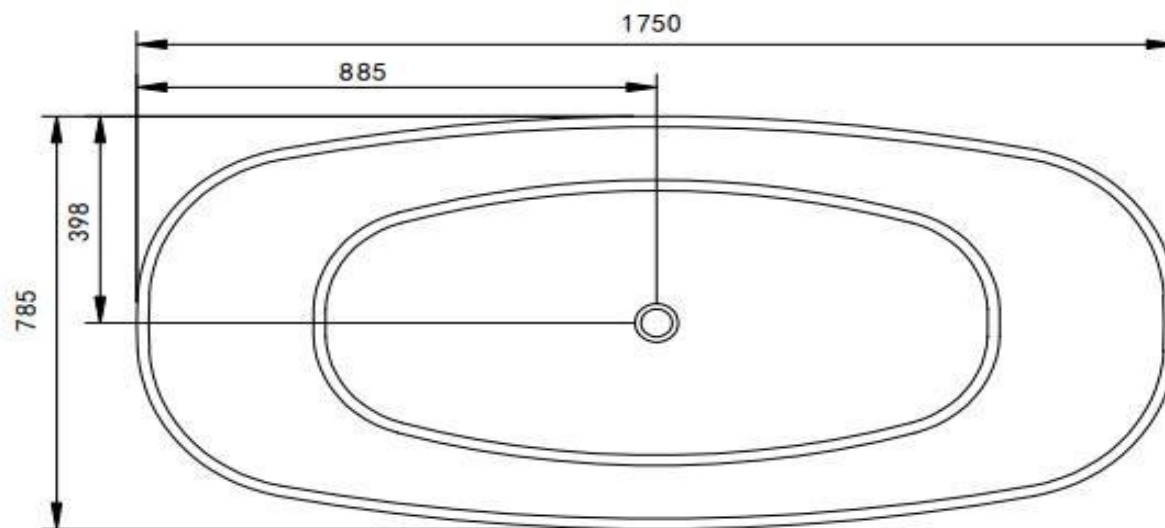

产品型号.: 2130030
Item No.: 2130030

材质: 椭圆形白色哑光人造石浴缸
Product name: matte stone resin tub
规格/ Size: 1750x785x535mm

website: www.lly-stonebath.com
Email: tony@cw7.com.cn