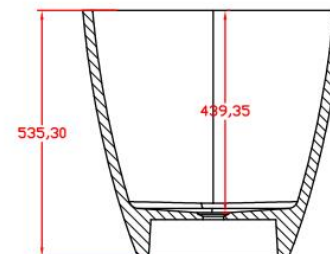

产品型号.: 2130300

Item No.: 2130300

材质: 水滴形白色哑光人造石浴缸 (不带溢水口)

Product name: matte stone resin tub

规格/Size: 1600x750x535mm

website: www.lly-stonebath.com

Email: tony@cw7.com.cn