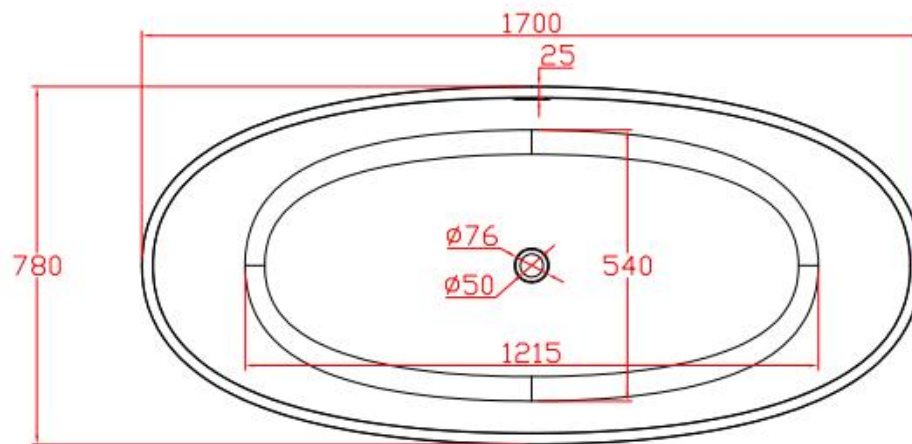

产品型号.: 2130250
Item No.: 2130250

材质: 椭圆形白色哑光人造石浴缸
Product name: matte stone resin tub
规格/Size: 1700x780x560mm

website: www.lly-stonebath.com
Email: tony@cw7.com.cn