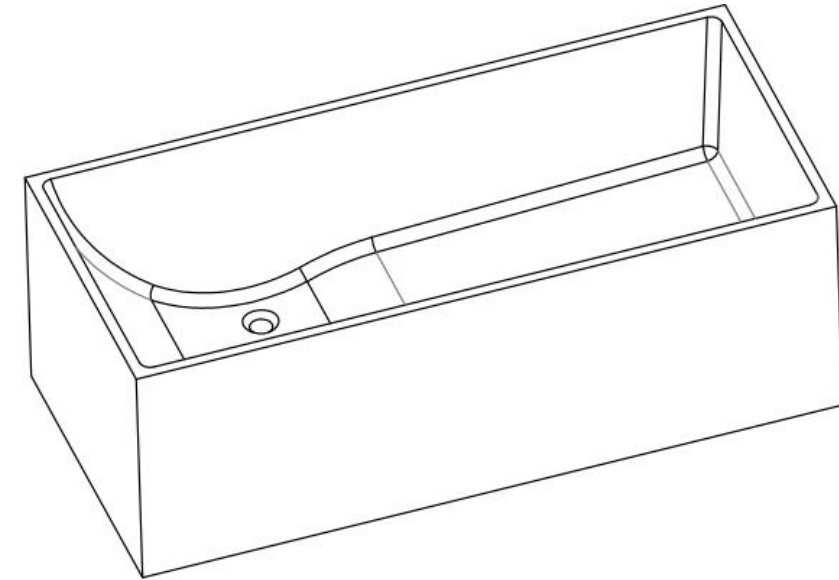

型号/ItemNO.:2120090

材质: 方形白色哑光人造石浴缸
Product name: matte stone resin tub
规格/Size: 1600x720x560mm

website: www.lly-stonebath.com
Email: tony@cw7.com.cn