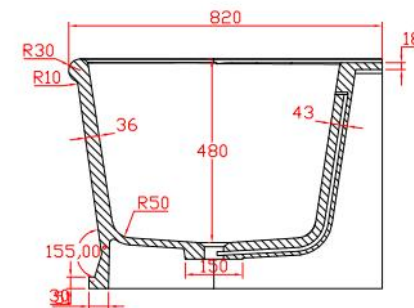

website: www.lly-stonebath.com

Email: tony@cw7.com.cn

型号/ItemNO.: 2130270

材质: 方形白色哑光人造石浴缸

Product name: matte stone resin tub

规格/Size: 1500x820x600mm

website: www.lly-stonebath.com

Email: tony@cw7.com.cn