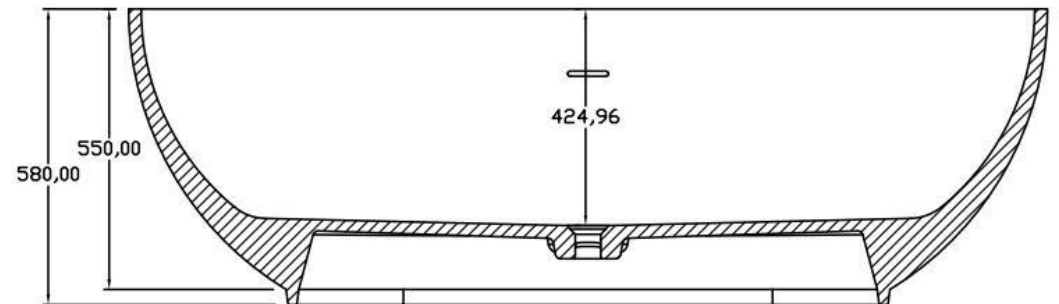

产品型号.: 2130200

Item No.:2130200

材质: 椭圆形白色哑光人造石浴缸

Product name: matte stone resin tub

规格/Size: 1800x700x550mm

website: www.lly-stonebath.com

Email: tony@cw7.com.cn