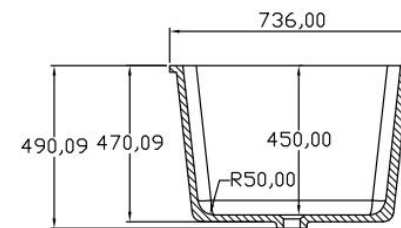

型号/Item NO.: 2120020

材质: 半嵌入白色哑光人造石浴缸

Product name: matte stone resin tub

规格/ Size: 1674x736x470mm

website: www.lly-stonebath.com

Email: tony@cw7.com.cn