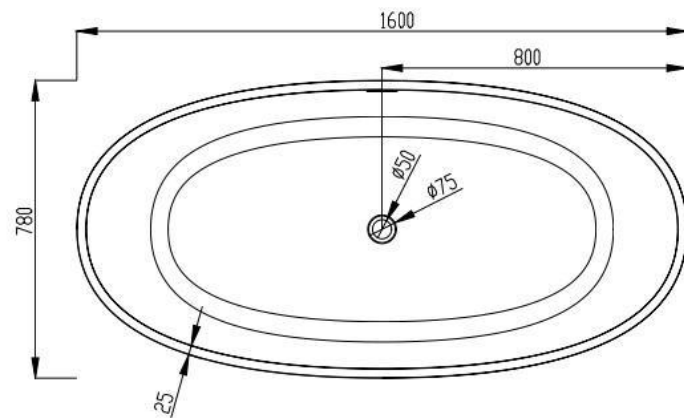

产品型号.: 2130240
Item No.: 2130240

材质: 椭圆形白色哑光人造石浴缸
Product name: matte stone resin tub
规格/Size: 1600x780x560mm

website: www.lly-stonebath.com
Email: tony@cw7.com.cn