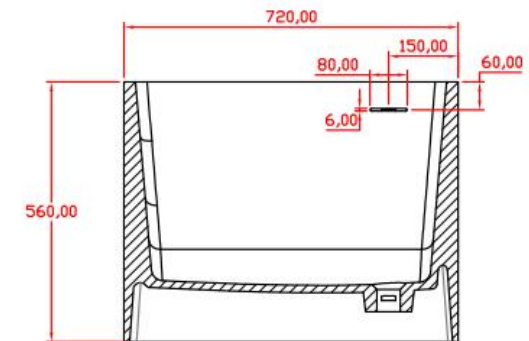

型号/ItemNO.:2120090

材质: 方形白色哑光人造石浴缸
Product name: matte stone resin tub
规格/Size: 1600x720x560mm

website: www.lly-stonebath.com
Email: tony@cw7.com.cn