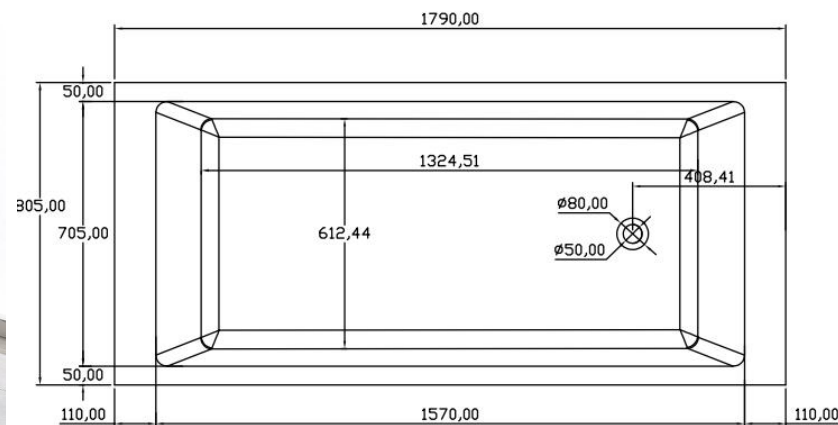

材质: 半嵌入白色哑光人造石浴缸

Product name: matte stone resin tub

规格/Size: 1793x805x470mm

website: www.lly-stonebath.com

Email: tony@cw7.com.cn

型号/Item NO.: 2120070

材质: 半嵌入白色哑光人造石浴缸

Product name: matte stone resin tub