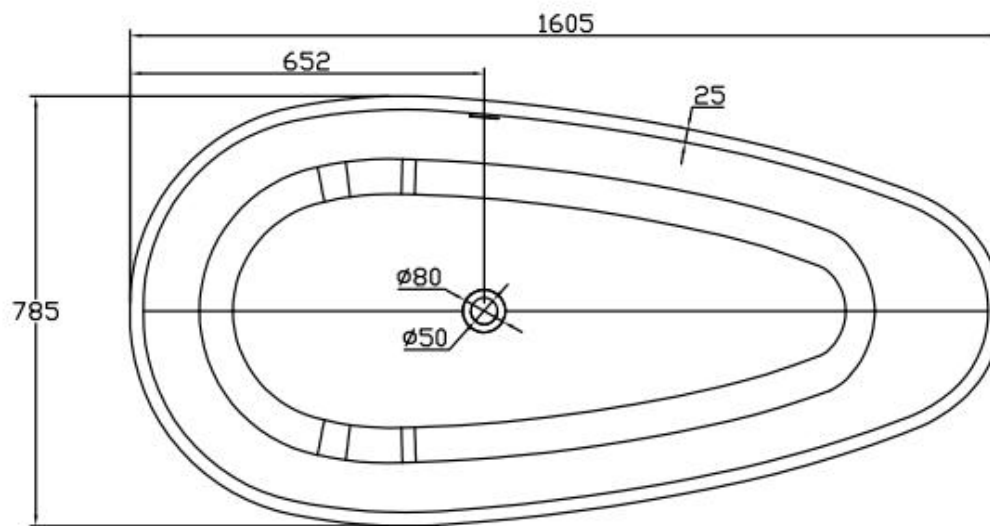

Item No.: 2130020

材质: 鹅蛋形白色哑光人造石浴缸

Product name: matte stone resin tub

规格/ Size: 1710x820x550mm

website: www.lly-stonebath.com

Email: tony@cw7.com.cn

产品型号.: 2130110
Item No.: 2130110

材质: 鹅蛋形白色哑光人造石浴缸
Product name: matte stone resin tub
规格/Size: 1605x785x535mm