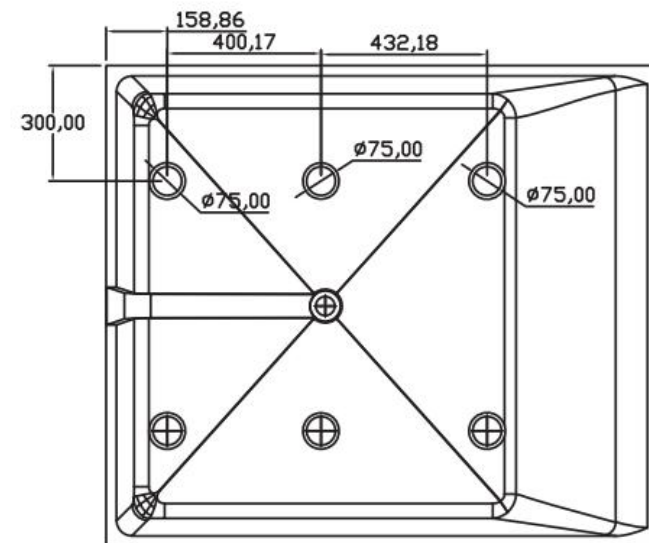

型号/Item NO.: 2120070

材质: 半嵌入白色哑光人造石浴缸

Product name: matte stone resin tub

规格/Size: 1450x1250x500mm

website: www.lly-stonebath.com

Email: tony@cw7.com.cn