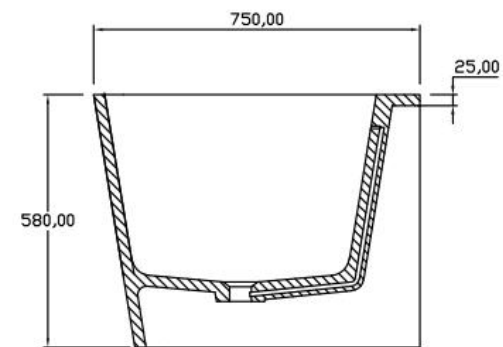

材质: 方形白色哑光人造石浴缸

Product name: matte stone resin tub

规格/Size: 1500x750x580mm

website: www.lly-stonebath.com

Email: tony@cw7.com.cn

型号/ItemNO.: **2120060**

材质: 方形白色哑光人造石浴缸
Product name: matte stone resin tub
规格/Size: 1700x750x580mm