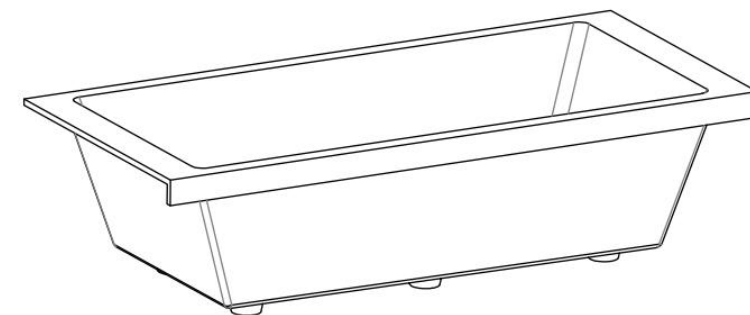

材质: 半嵌入白色哑光人造石浴缸

Product name: matte stone resin tub

规格/Size: 1793x805x470mm

website: www.lly-stonebath.com

Email: tony@cw7.com.cn

型号/Item NO.: 2120070

材质: 半嵌入白色哑光人造石浴缸

Product name: matte stone resin tub