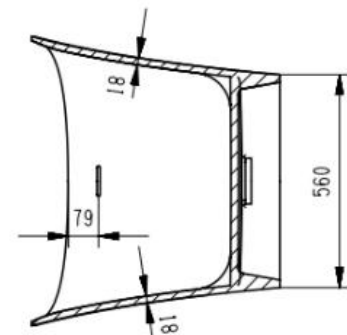

产品型号.: 2130330

Item No.: 2130330

材质: 异形白色哑光人造石浴缸

Product name: matte stone resin tub

规格/Size: 1600x760x750mm

website: www.lly-stonebath.com

Email: tony@cw7.com.cn