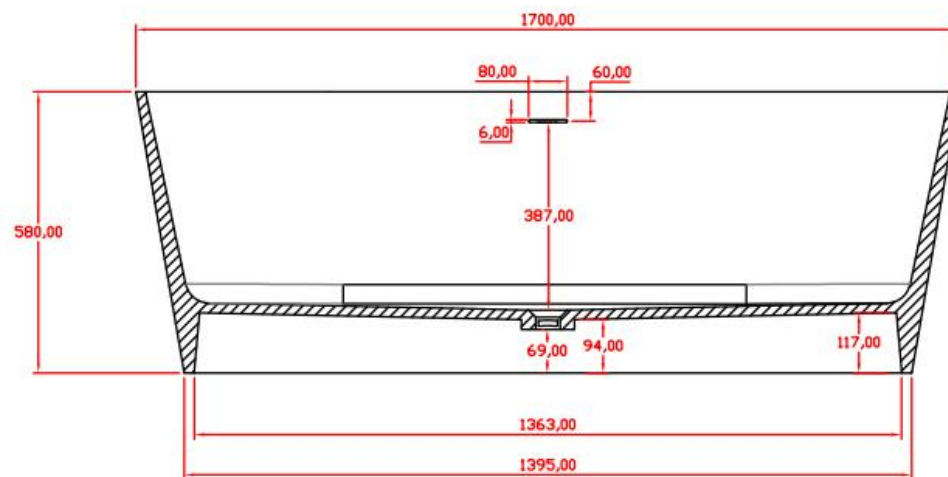

产品型号.: 2130080
Item No.: 2130080

材质: 椭圆形白色哑光人造石浴缸
Product name: matte stone resin tub
规格/Size: 1700x796x580mm

website: www.lly-stonebath.com
Email: tony@cw7.com.cn