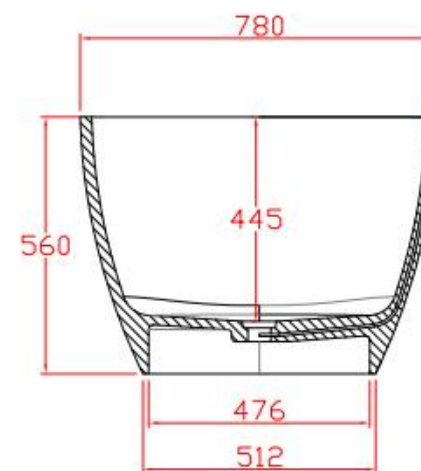

产品型号.: 2130250
Item No.: 2130250

材质: 椭圆形白色哑光人造石浴缸
Product name: matte stone resin tub
规格/Size: 1700x780x560mm

website: www.lly-stonebath.com
Email: tony@cw7.com.cn