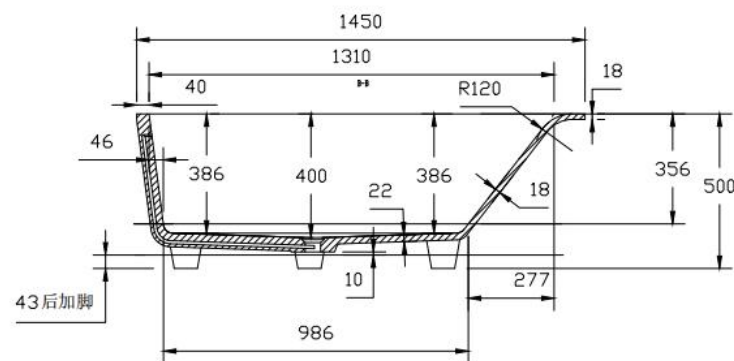

规格/Size: 1450x1250x500mm

website: www.lly-stonebath.com

Email: tony@cw7.com.cn

型号/Item NO.: 2120120

材质: 半嵌入白色哑光人造石浴缸

Product name: matte stone resin tub

规格/Size: 1450x1050x500mm

website: www.lly-stonebath.com