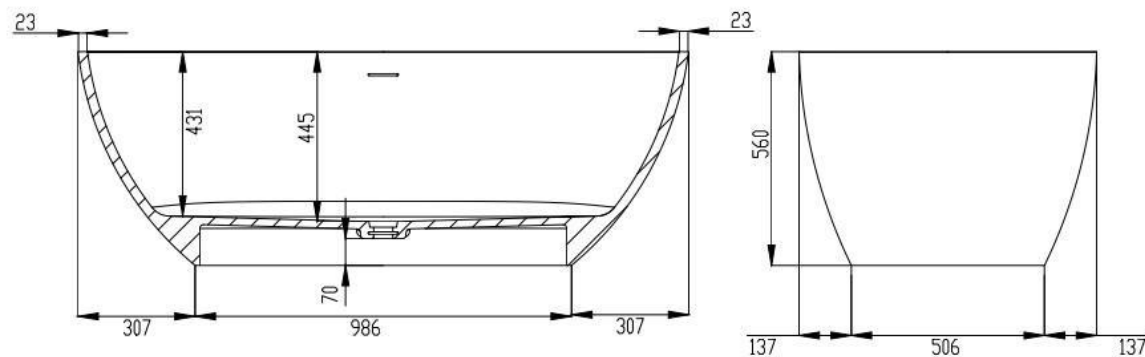

产品型号.: 2130240
Item No.: 2130240

材质: 椭圆形白色哑光人造石浴缸
Product name: matte stone resin tub
规格/Size: 1600x780x560mm

website: www.lly-stonebath.com
Email: tony@cw7.com.cn