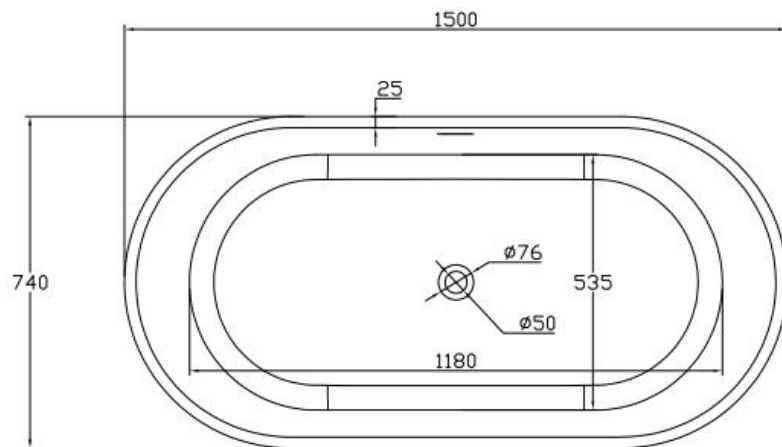

产品型号.: 2130140
Item No.:2130140

材质: 椭圆形白色哑光人造石浴缸
Product name: matte stone resin tub
规格/Size: 1500x740x515mm

website: www.lly-stonebath.com
Email: tony@cw7.com.cn