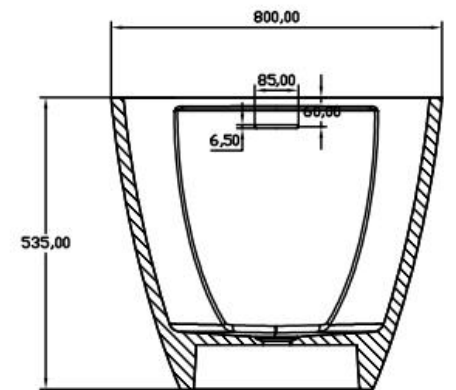

产品型号.: 2130210

Item No.:2130210

材质: 水滴形白色哑光人造石浴缸 (带溢水口)

Product name: matte stone resin tub

规格/Size: 1700x800x535mm

website: www.lly-stonebath.com

Email: tony@cw7.com.cn