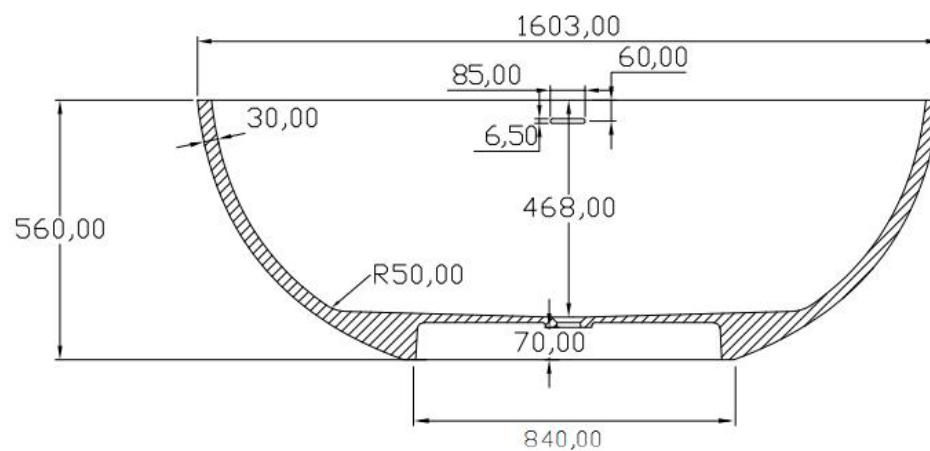

产品型号.: 2130100
Item No.: 2130100

材质: 椭圆形白色哑光人造石浴缸
Product name: matte stone resin tub
规格/Size: 1603x775x560mm

website: www.lly-stonebath.com
Email: tony@cw7.com.cn