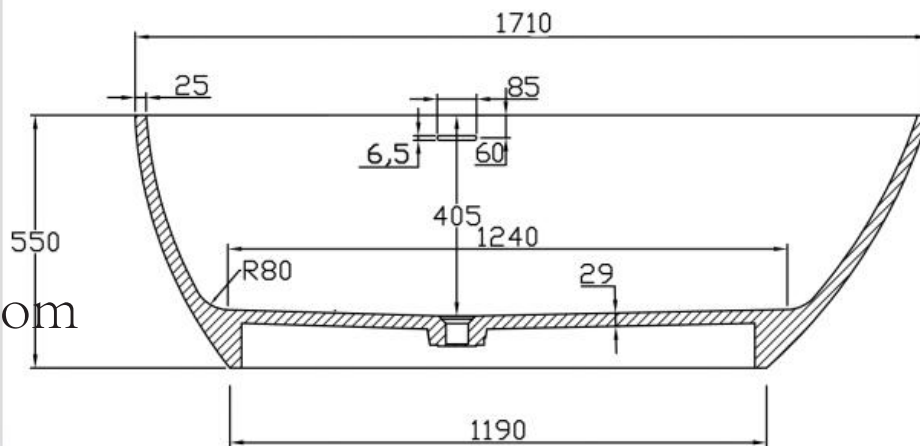

产品型号.: 2130020

Item No.: 2130020

材质: 鹅蛋形白色哑光人造石浴缸

Product name: matte stone resin tub

规格/ Size: 1710x820x550mm

website: www.lly-stonebath.com

Email: tony@cw7.com.cn