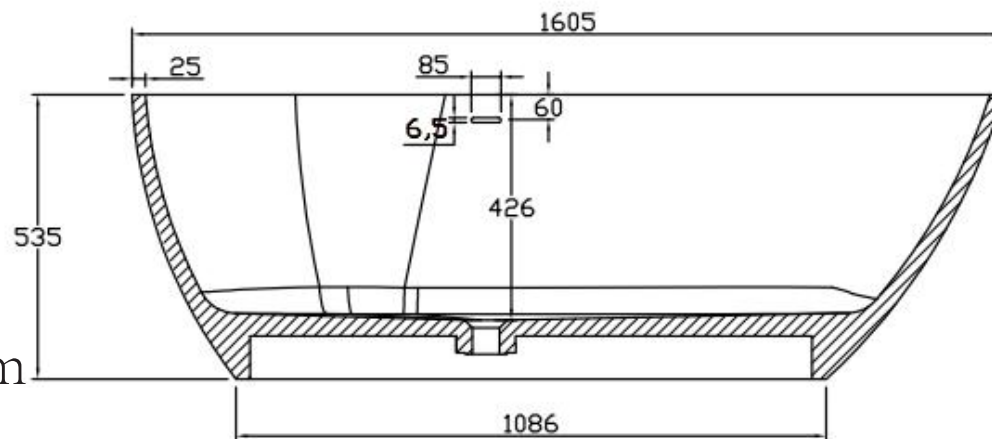

Item No.: 2130020

材质: 鹅蛋形白色哑光人造石浴缸

Product name: matte stone resin tub

规格/ Size: 1710x820x550mm

website: www.lly-stonebath.com

Email: tony@cw7.com.cn

产品型号.: 2130110
Item No.: 2130110

材质: 鹅蛋形白色哑光人造石浴缸
Product name: matte stone resin tub
规格/Size: 1605x785x535mm