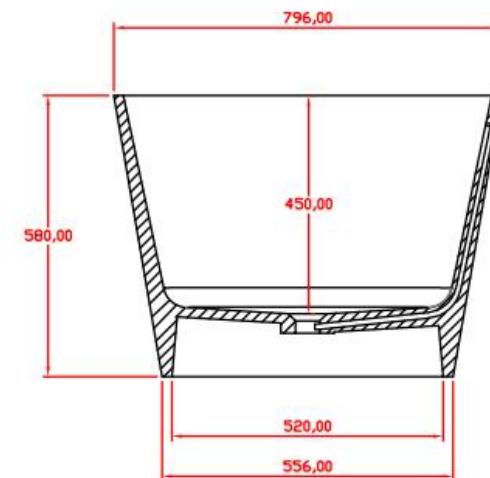

产品型号.: 2130080
Item No.: 2130080

材质: 椭圆形白色哑光人造石浴缸
Product name: matte stone resin tub
规格/Size: 1700x796x580mm

website: www.lly-stonebath.com
Email: tony@cw7.com.cn