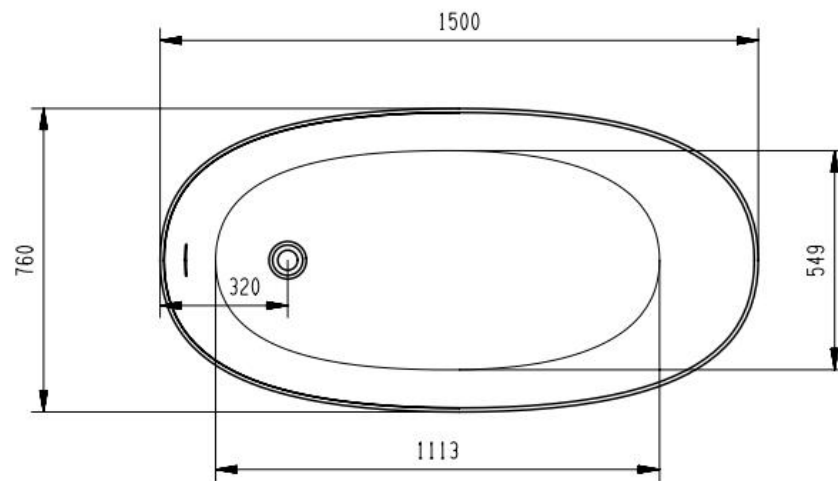

产品型号.: 2130340

Item No.: 2130340

材质: 异形白色哑光人造石浴缸

Product name: matte stone resin tub

规格/Size: 1500x760x750mm

website: www.lly-stonebath.com

Email: tony@cw7.com.cn