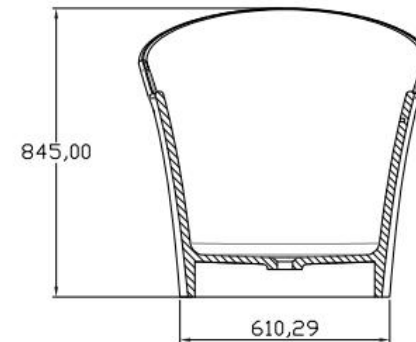

产品型号.: 2130070

Item No.:2130070

材质: 异形白色哑光人造石浴缸

Product name: matte stone resin tub

规格/ Size: 1815x825x845mm

website: www.lly-stonebath.com

Email: tony@cw7.com.cn