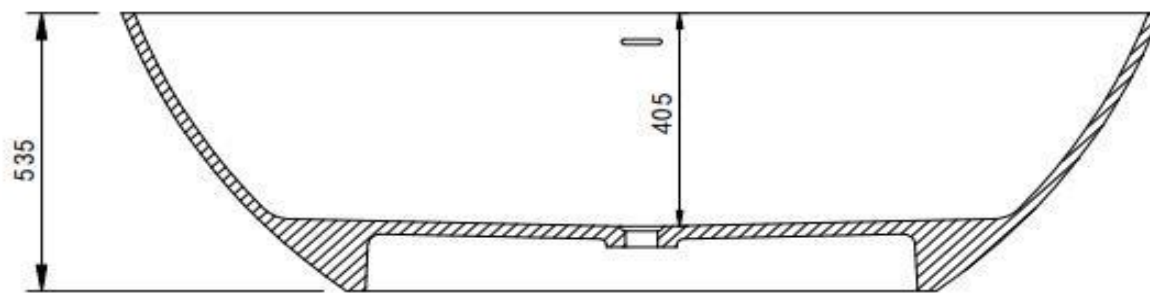

产品型号.: 2130030
Item No.: 2130030

材质: 椭圆形白色哑光人造石浴缸
Product name: matte stone resin tub
规格/ Size: 1750x785x535mm

website: www.lly-stonebath.com
Email: tony@cw7.com.cn