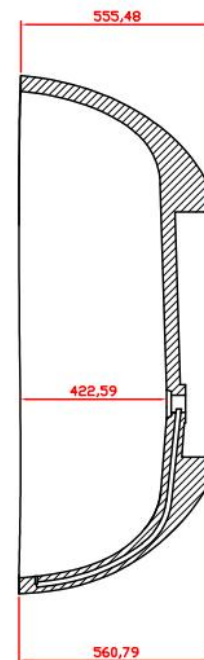

规格/ Size: 1750x1497x566mm

website: www.lly-stonebath.com

Email: tony@cw7.com.cn

07

椭圆形

Oval shape

website: www.lly-stonebath.com

Email: tony@cw7.com.cn