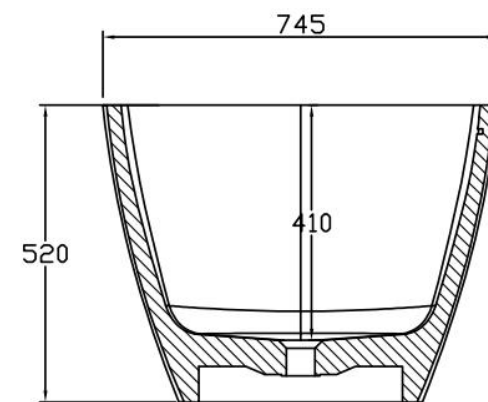

产品型号.: 2130040
Item No.: 2130040

材质: 鹅蛋形白色哑光人造石浴缸
Product name: matte stone resin tub
规格/Size: 1400x745x520mm

website: www.lly-stonebath.com
Email: tony@cw7.com.cn