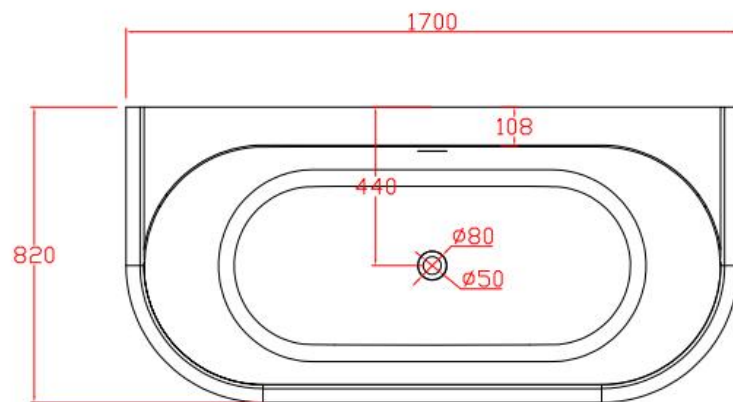

型号/ItemNO.: 2130280

材质: 方形白色哑光人造石浴缸

Product name: matte stone resin tub

规格/Size: 1700x820x610mm

website: www.lly-stonebath.com

Email: tony@cw7.com.cn