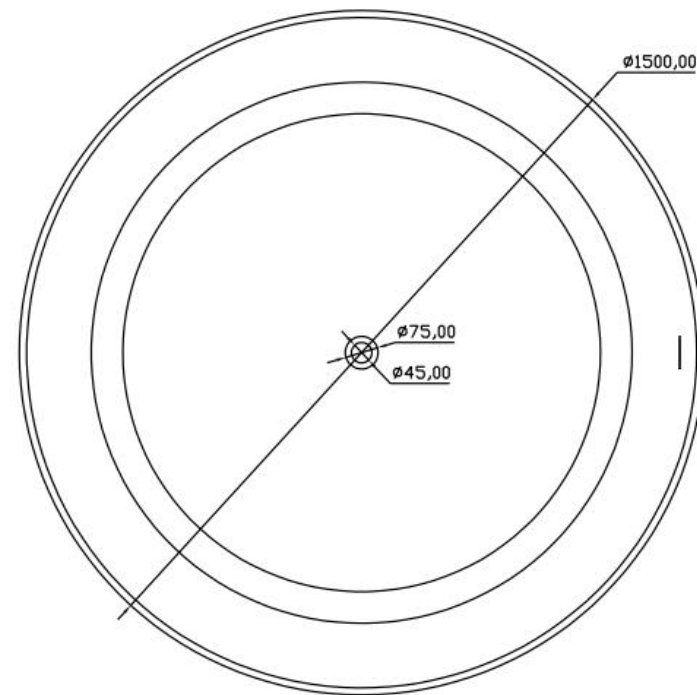

产品型号.: 2130150
Item No.: 2130150

材质: 圆形白色哑光人造石浴缸
Product name: matte stone resin tub
规格/ Size: $\Phi 1500 \times 550 \text{mm}$

website: www.lly-stonebath.com
Email: tony@cw7.com.cn