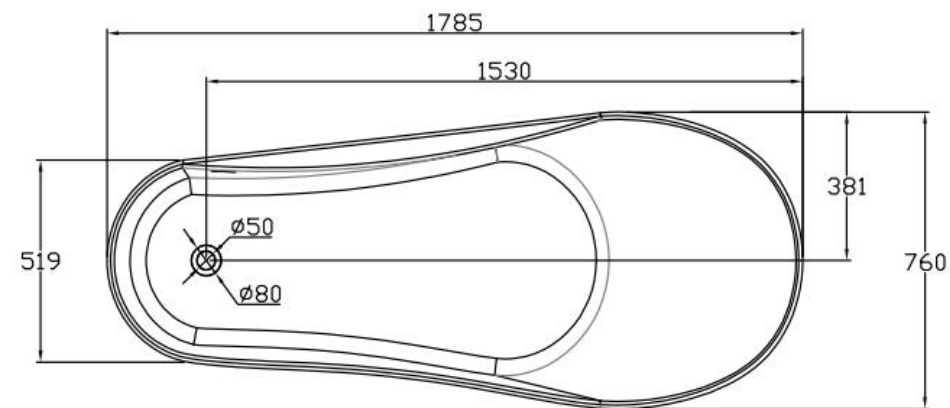

产品型号.: 2130060-L

Item No.: 2130060-L

材质: 异形白色哑光人造石浴缸

Product name: matte stone resin tub

规格/ Size: 1785x760x838mm

website: www.lly-stonebath.com

Email: tony@cw7.com.cn