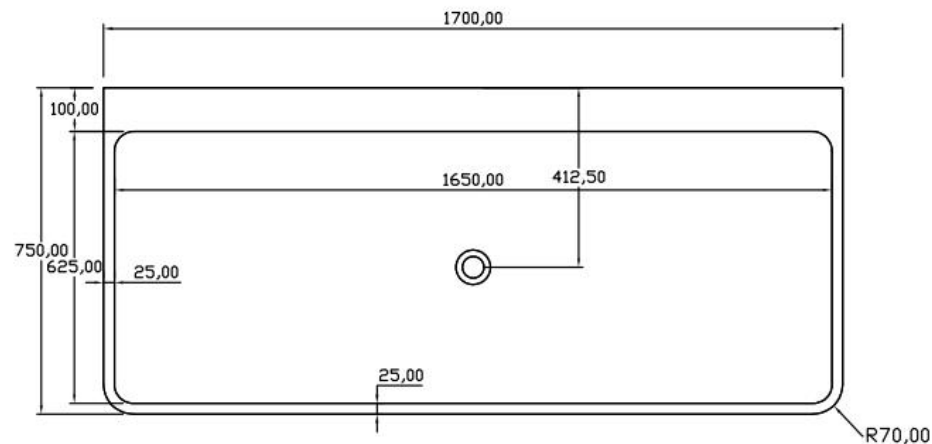

材质: 方形白色哑光人造石浴缸

Product name: matte stone resin tub

规格/Size: 1500x750x580mm

website: www.lly-stonebath.com

Email: tony@cw7.com.cn

型号/ItemNO.: **2120060**

材质: 方形白色哑光人造石浴缸
Product name: matte stone resin tub
规格/Size: 1700x750x580mm