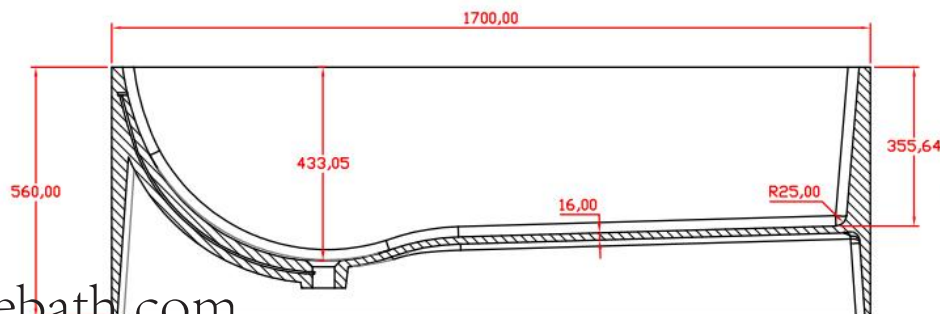

材质: 方形白色哑光人造石浴缸

Product name: matte stone resin tub

规格/Size: 1700x720x560mm

website: www.lly-stonebath.com

Email: tony@cw7.com.cn

03

圆形

Circular shape