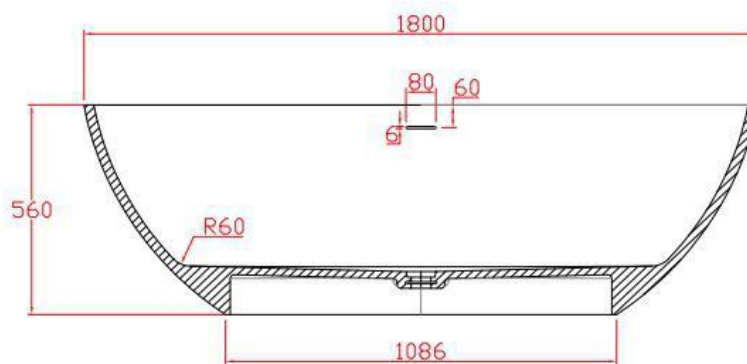

产品型号.: 2130260
Item No.: 2130260

材质: 椭圆形白色哑光人造石浴缸
Product name: matte stone resin tub
规格/Size: 1800x790x560mm

website: www.lly-stonebath.com
Email: tony@cw7.com.cn