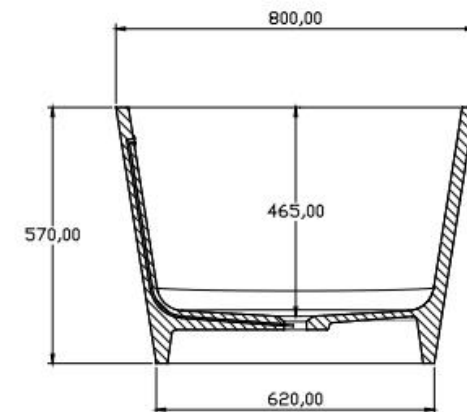

产品型号.: 2130120
Item No.: 2130120

材质: 椭圆形白色哑光人造石浴缸
Product name: matte stone resin tub
规格/Size: 1640x800x570mm

website: www.lly-stonebath.com
Email: tony@cw7.com.cn