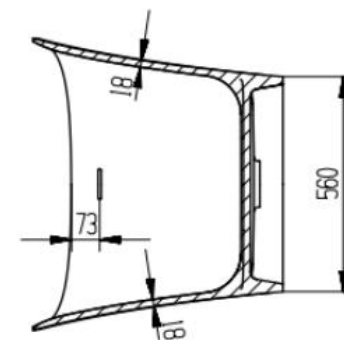

产品型号.: 2130320

Item No.: 2130320

材质: 异形白色哑光人造石浴缸

Product name: matte stone resin tub

规格/Size: 1700x760x750mm

website: www.lly-stonebath.com

Email: tony@cw7.com.cn