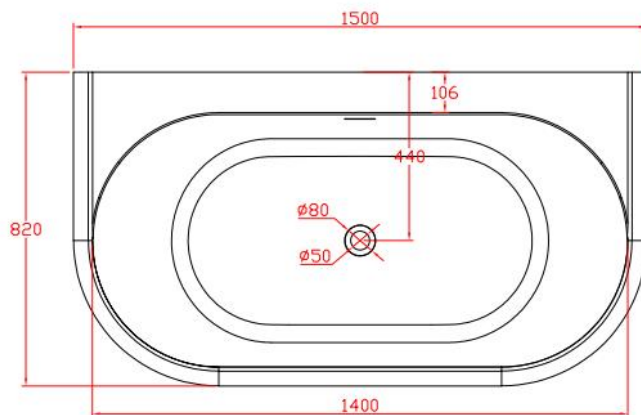

website: www.lly-stonebath.com

Email: tony@cw7.com.cn

型号/ItemNO.: 2130270

材质: 方形白色哑光人造石浴缸

Product name: matte stone resin tub

规格/Size: 1500x820x600mm

website: www.lly-stonebath.com

Email: tony@cw7.com.cn