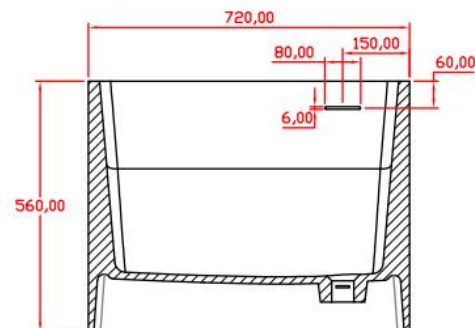

材质: 方形白色哑光人造石浴缸

Product name: matte stone resin tub

规格/Size: 1700x720x560mm

website: www.lly-stonebath.com

Email: tony@cw7.com.cn

03

圆形

Circular shape