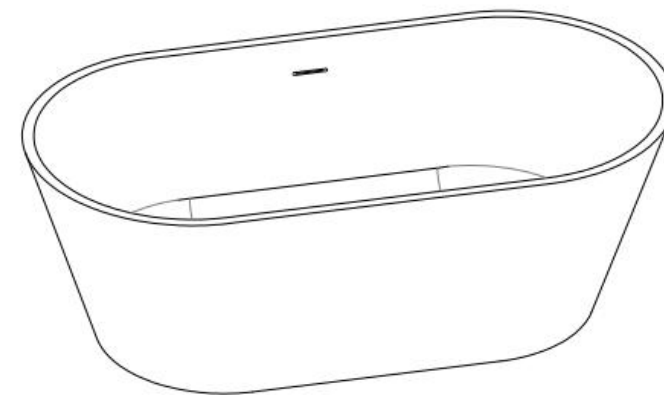

产品型号.: 2130140
Item No.:2130140

材质: 椭圆形白色哑光人造石浴缸
Product name: matte stone resin tub
规格/Size: 1500x740x515mm

website: www.lly-stonebath.com
Email: tony@cw7.com.cn