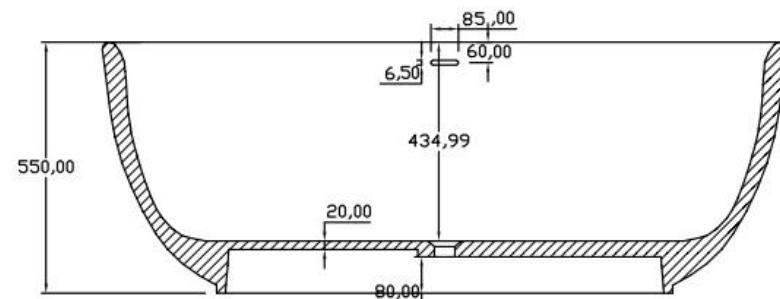

产品型号.: 2130150
Item No.: 2130150

材质: 圆形白色哑光人造石浴缸
Product name: matte stone resin tub
规格/ Size: $\Phi 1500 \times 550 \text{mm}$

website: www.lly-stonebath.com
Email: tony@cw7.com.cn