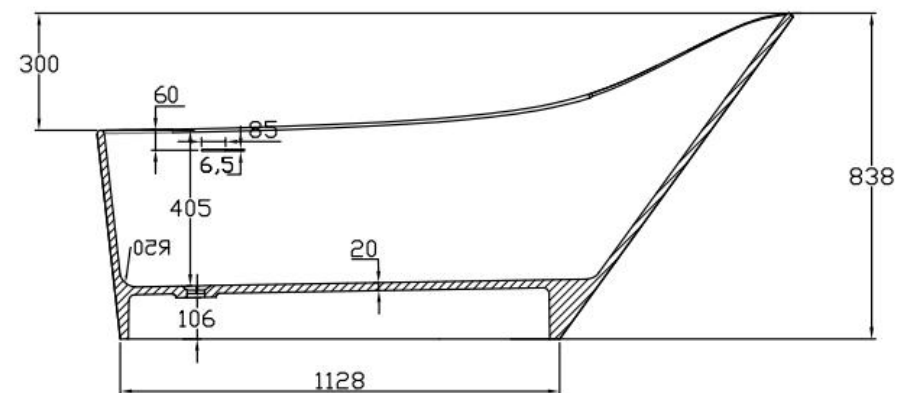

产品型号.: 2130060-L

Item No.: 2130060-L

材质: 异形白色哑光人造石浴缸

Product name: matte stone resin tub

规格/ Size: 1785x760x838mm

website: www.lly-stonebath.com

Email: tony@cw7.com.cn