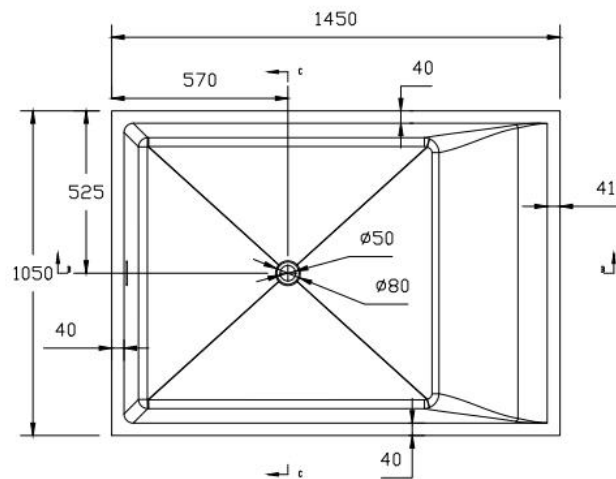

规格/Size: 1450x1250x500mm

website: www.lly-stonebath.com

Email: tony@cw7.com.cn

型号/Item NO.: 2120120

材质: 半嵌入白色哑光人造石浴缸

Product name: matte stone resin tub

规格/Size: 1450x1050x500mm

website: www.lly-stonebath.com