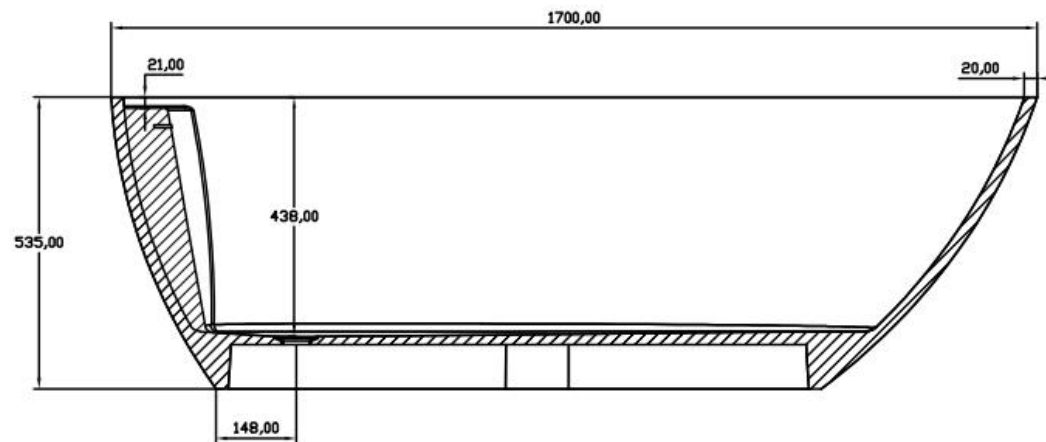

产品型号.: 2130210

Item No.:2130210

材质: 水滴形白色哑光人造石浴缸 (带溢水口)

Product name: matte stone resin tub

规格/Size: 1700x800x535mm

website: www.lly-stonebath.com

Email: tony@cw7.com.cn