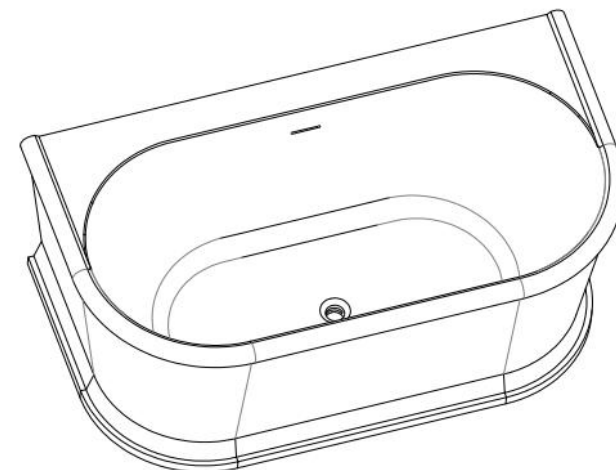

website: www.lly-stonebath.com

Email: tony@cw7.com.cn

型号/ItemNO.: 2130270

材质: 方形白色哑光人造石浴缸

Product name: matte stone resin tub

规格/Size: 1500x820x600mm

website: www.lly-stonebath.com

Email: tony@cw7.com.cn