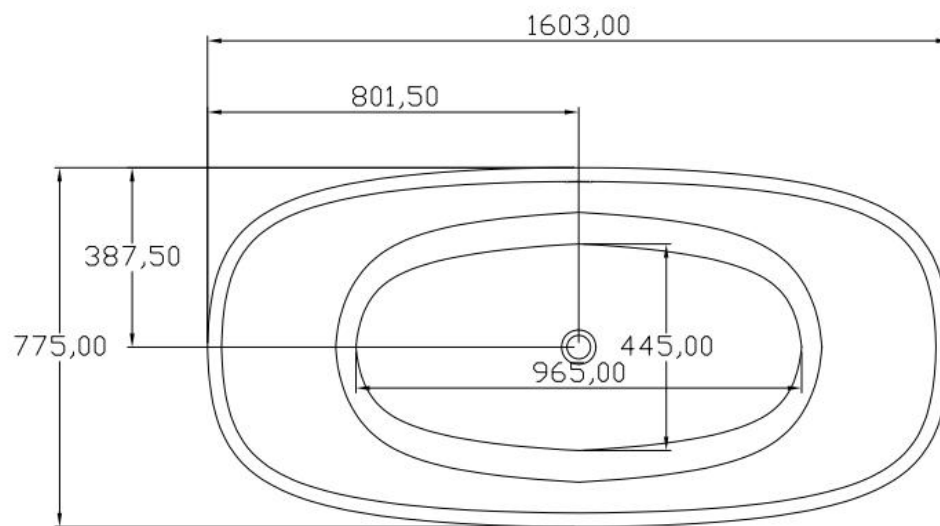

产品型号.: 2130100
Item No.: 2130100

材质: 椭圆形白色哑光人造石浴缸
Product name: matte stone resin tub
规格/Size: 1603x775x560mm

website: www.lly-stonebath.com
Email: tony@cw7.com.cn