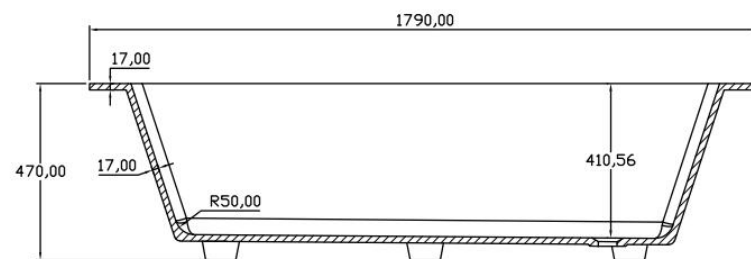

材质: 半嵌入白色哑光人造石浴缸

Product name: matte stone resin tub

规格/Size: 1793x805x470mm

website: www.lly-stonebath.com

Email: tony@cw7.com.cn

型号/Item NO.: 2120070

材质: 半嵌入白色哑光人造石浴缸

Product name: matte stone resin tub