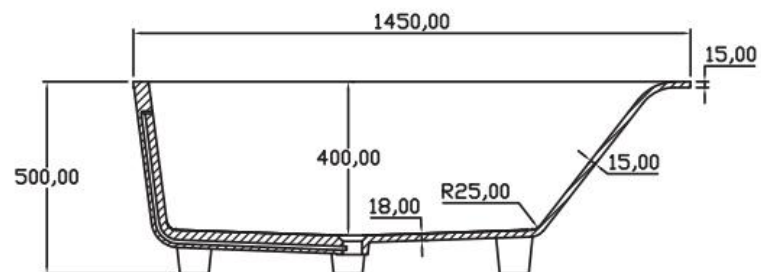

型号/Item NO.: 2120070

材质: 半嵌入白色哑光人造石浴缸

Product name: matte stone resin tub

规格/Size: 1450x1250x500mm

website: www.lly-stonebath.com

Email: tony@cw7.com.cn