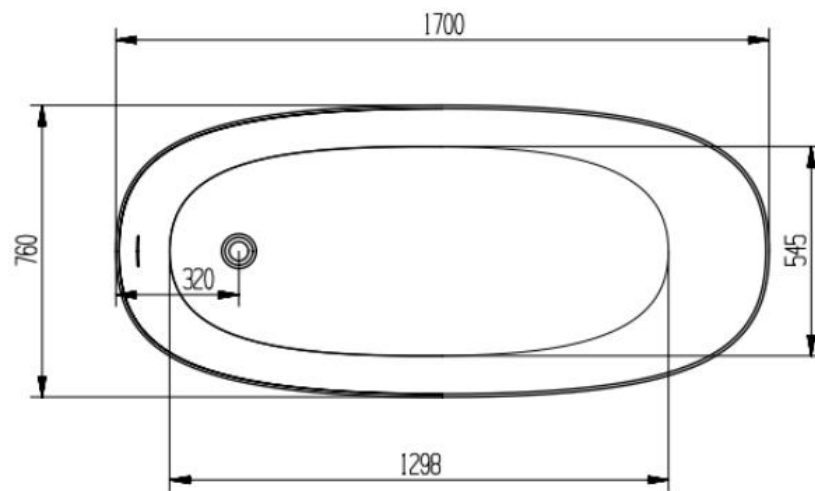

产品型号.: 2130320

Item No.: 2130320

材质: 异形白色哑光人造石浴缸

Product name: matte stone resin tub

规格/Size: 1700x760x750mm

website: www.lly-stonebath.com

Email: tony@cw7.com.cn