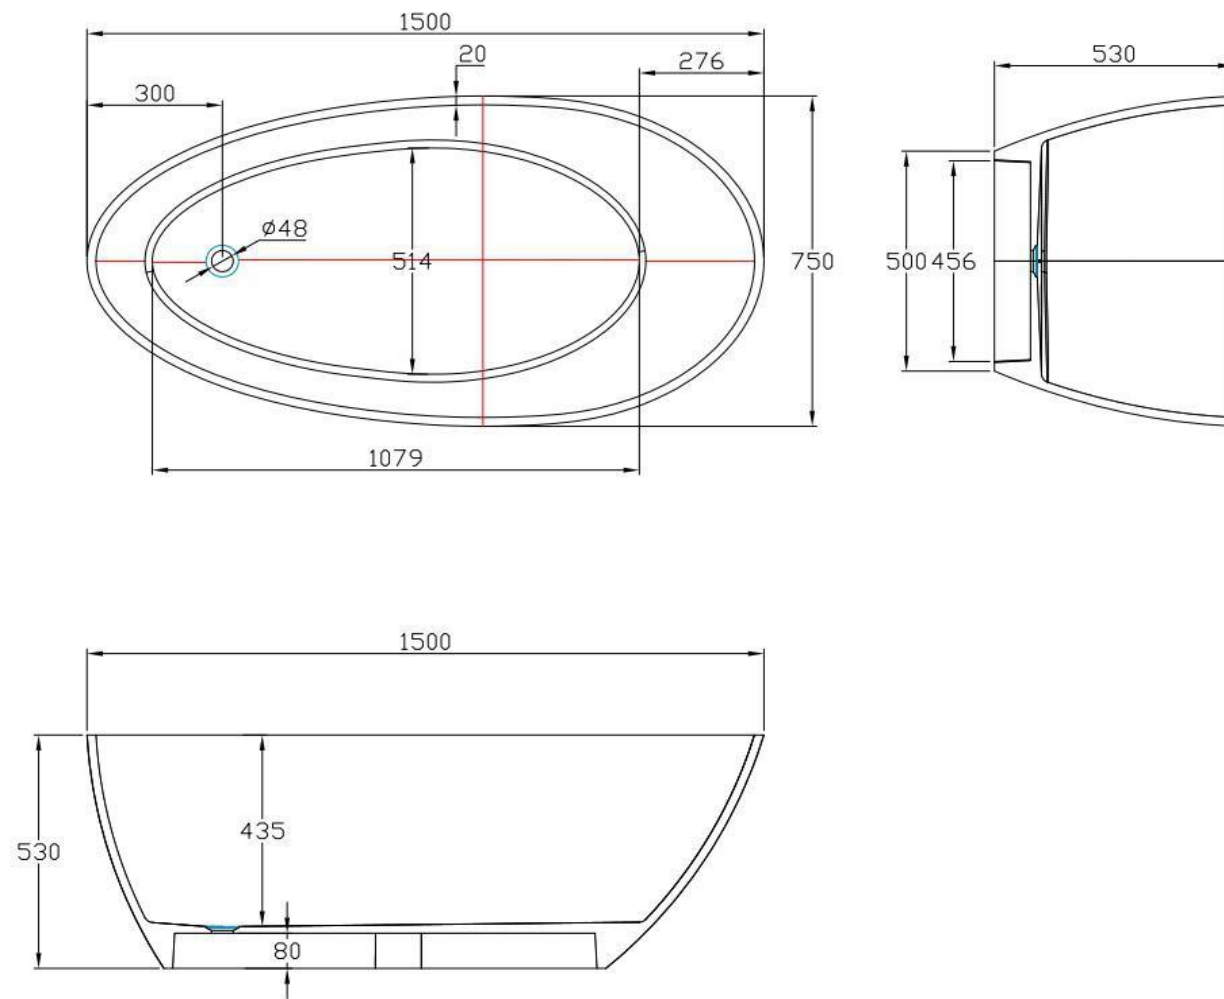

产品型号.: 2130180

Item No.:2130180

材质: 水滴形白色哑光人造石浴缸 (不带溢水口)

Product name: matte stone resin tub

规格/Size: 1500x750x530mm

website: www.lly-stonebath.com

Email: tony@cw7.com.cn