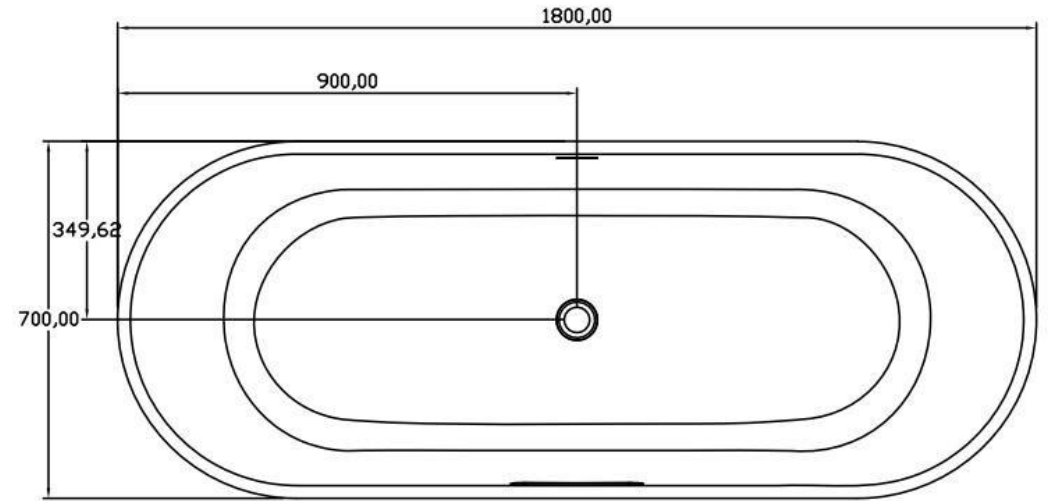

产品型号.: 2130200

Item No.:2130200

材质: 椭圆形白色哑光人造石浴缸

Product name: matte stone resin tub

规格/Size: 1800x700x550mm

website: www.lly-stonebath.com

Email: tony@cw7.com.cn