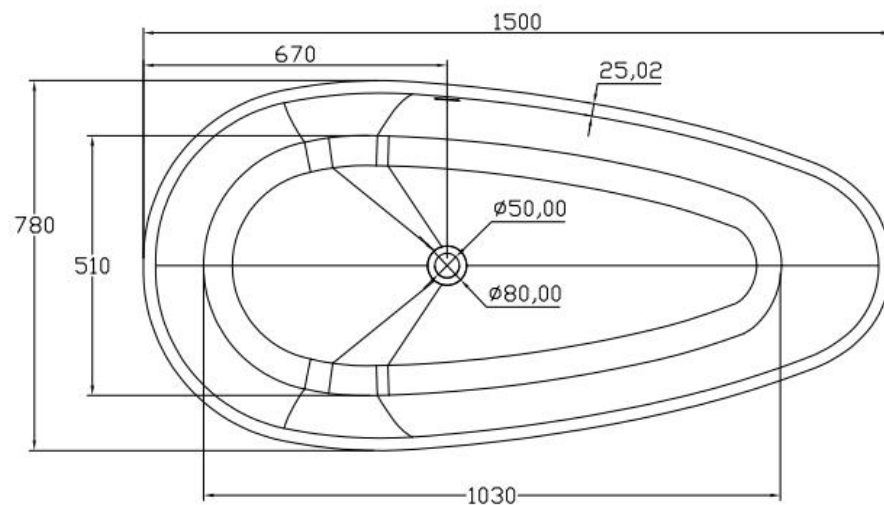

website: www.lly-stonebath.com
Email: tony@cw7.com.cn

产品型号.: 2130050

Item No.: 2130050

材质: 鹅蛋形白色哑光人造石浴缸

Product name: matte stone resin tub

规格/Size: 1500x780x520mm

website: www.lly-stonebath.com

Email: tony@cw7.com.cn