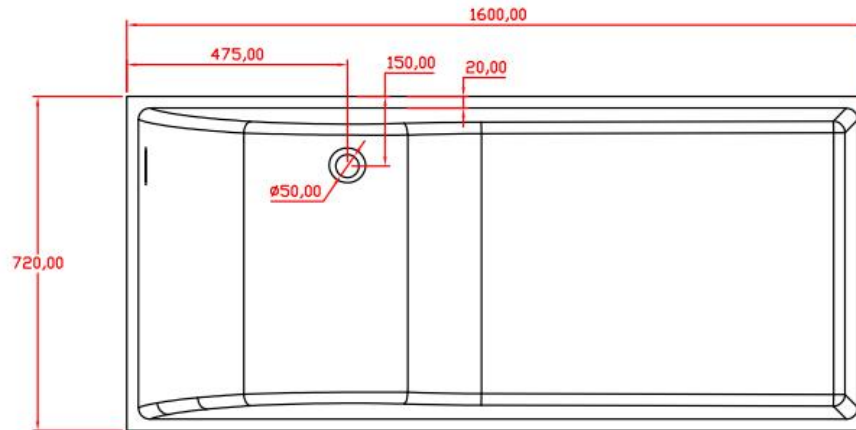

型号/ItemNO.:2120090

材质: 方形白色哑光人造石浴缸
Product name: matte stone resin tub
规格/Size: 1600x720x560mm

website: www.lly-stonebath.com
Email: tony@cw7.com.cn