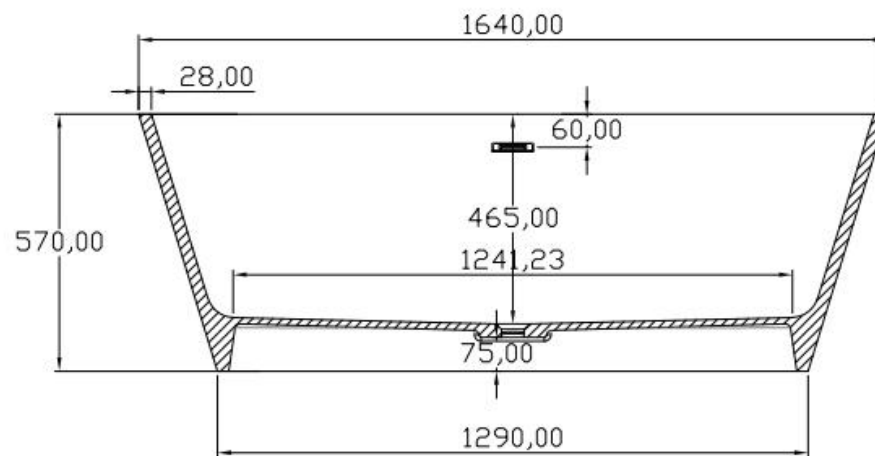

产品型号.: 2130120
Item No.: 2130120

材质: 椭圆形白色哑光人造石浴缸
Product name: matte stone resin tub
规格/Size: 1640x800x570mm

website: www.lly-stonebath.com
Email: tony@cw7.com.cn