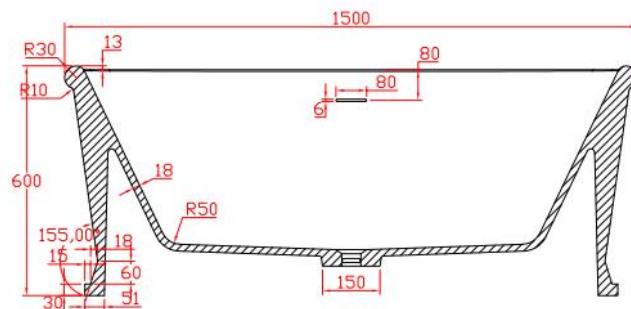

website: www.lly-stonebath.com

Email: tony@cw7.com.cn

型号/ItemNO.: 2130270

材质: 方形白色哑光人造石浴缸

Product name: matte stone resin tub

规格/Size: 1500x820x600mm

website: www.lly-stonebath.com

Email: tony@cw7.com.cn