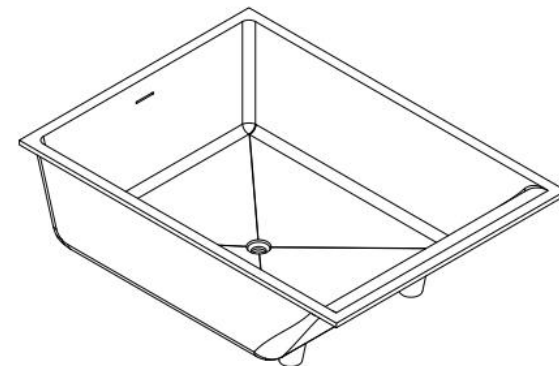

规格/Size: 1450x1250x500mm

website: www.lly-stonebath.com

Email: tony@cw7.com.cn

型号/Item NO.: 2120120

材质: 半嵌入白色哑光人造石浴缸

Product name: matte stone resin tub

规格/Size: 1450x1050x500mm

website: www.lly-stonebath.com