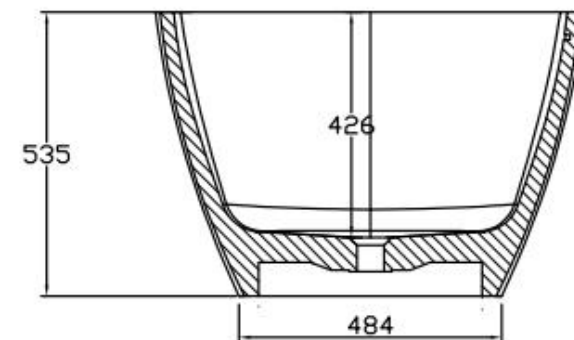

Item No.: 2130020

材质: 鹅蛋形白色哑光人造石浴缸

Product name: matte stone resin tub

规格/ Size: 1710x820x550mm

website: www.lly-stonebath.com

Email: tony@cw7.com.cn

产品型号.: 2130110
Item No.: 2130110

材质: 鹅蛋形白色哑光人造石浴缸
Product name: matte stone resin tub
规格/Size: 1605x785x535mm