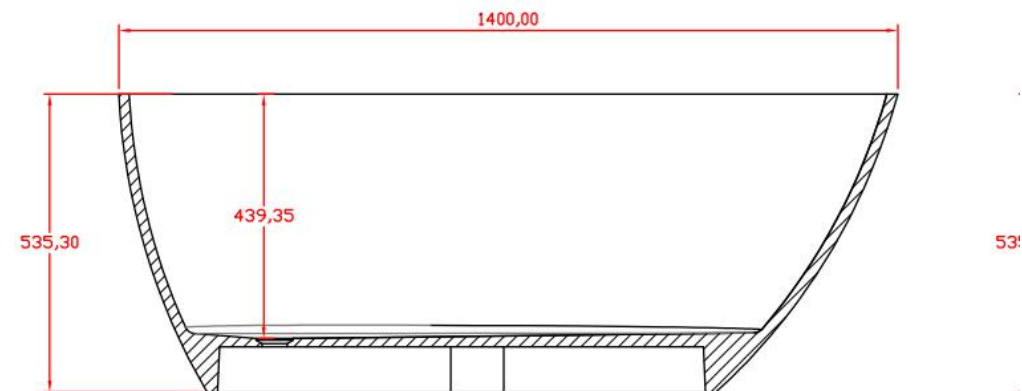

Product name: matte stone resin tub

规格/Size: 1400x700x535mm

website: www.lly-stonebath.com

Email: tony@cw7.com.cn

06

异形

Abnormity

website: www.lly-stonebath.com