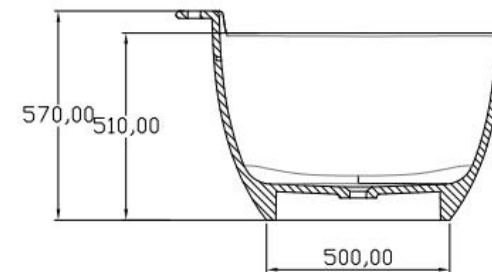

产品型号.: 2130090
Item No.:2130090

材质: 异形白色哑光人造石浴缸
Product name: matte stone resin tub
规格: 1770x895x570mm

website: www.lly-stonebath.com
Email: tony@cw7.com.cn