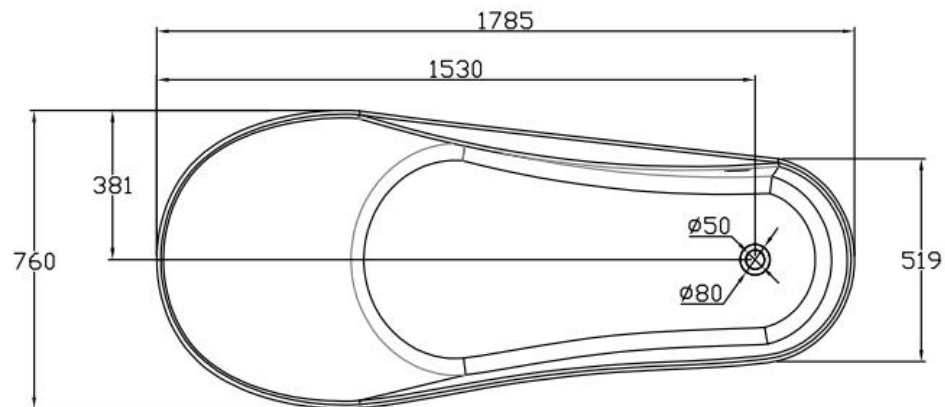

产品型号.: 2130060-R
Item No.:2130060-R

材质: 异形白色哑光人造石浴缸
Product name: matte stone resin tub
规格/ Size: 1785x760x838mm

website: www.lly-stonebath.com
Email: tony@cw7.com.cn