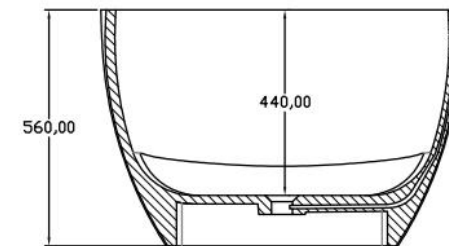

产品型号.: 2130010

Item No.: 2130010

材质: 鹅蛋形白色哑光人造石浴缸

Product name: matte stone resin tub

规格/Size: 1860x860x560mm

website: www.lly-stonebath.com

Email: tony@cw7.com.cn