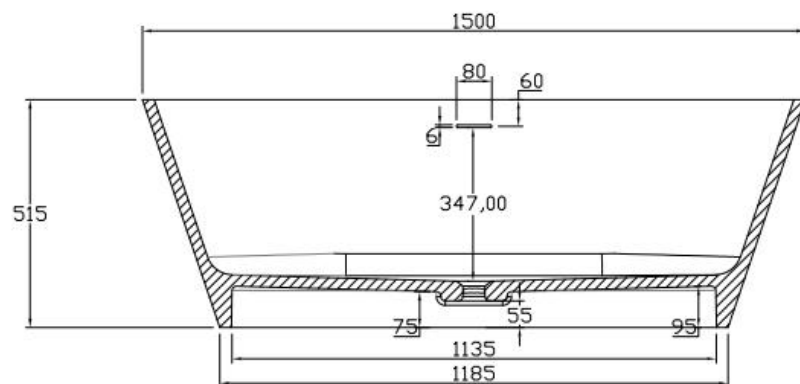

产品型号.: 2130140
Item No.:2130140

材质: 椭圆形白色哑光人造石浴缸
Product name: matte stone resin tub
规格/Size: 1500x740x515mm

website: www.lly-stonebath.com
Email: tony@cw7.com.cn