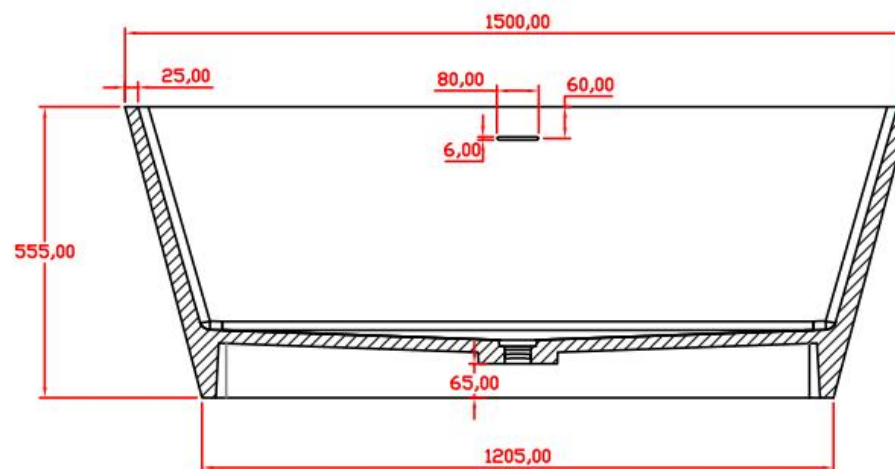

型号/ItemNO.:2120010

材质: 方形白色哑光人造石浴缸
Product name: matte stone resin tub
规格/Size: 1500x700x555mm

website: www.lly-stonebath.com
Email: tony@cw7.com.cn