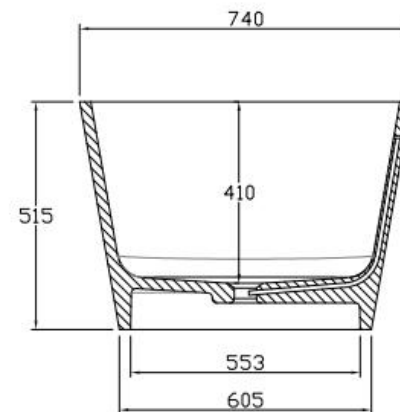

产品型号.: 2130140
Item No.:2130140

材质: 椭圆形白色哑光人造石浴缸
Product name: matte stone resin tub
规格/Size: 1500x740x515mm

website: www.lly-stonebath.com
Email: tony@cw7.com.cn