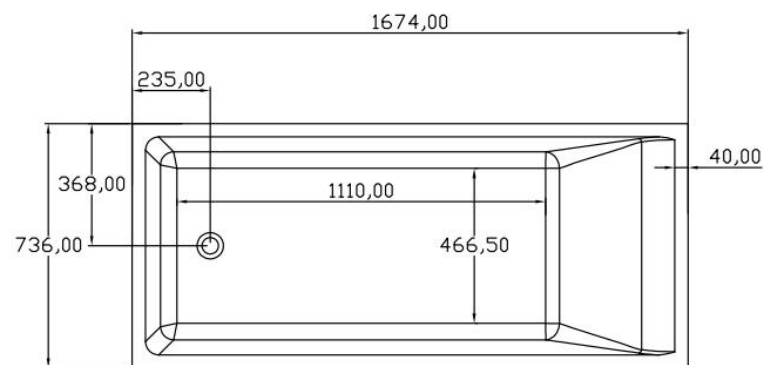

型号/Item NO.: 2120020

材质: 半嵌入白色哑光人造石浴缸

Product name: matte stone resin tub

规格/ Size: 1674x736x470mm

website: www.lly-stonebath.com

Email: tony@cw7.com.cn