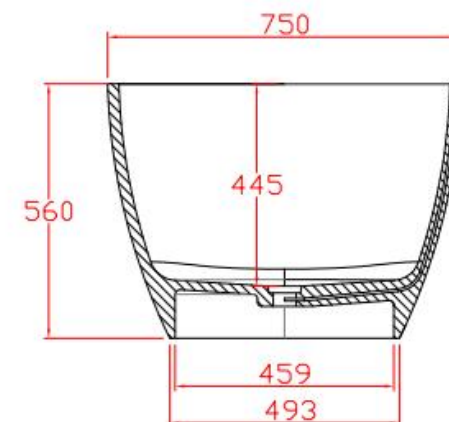

产品型号.: 2130220
Item No.: 2130220

材质: 椭圆形白色哑光人造石浴缸
Product name: matte stone resin tub
规格/Size: 1400x750x560mm

website: www.lly-stonebath.com
Email: tony@cw7.com.cn