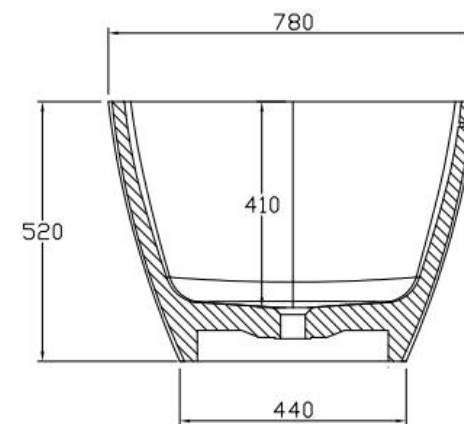

产品型号.: 2130050

Item No.: 2130050

材质: 鹅蛋形白色哑光人造石浴缸

Product name: matte stone resin tub

规格/Size: 1500x780x520mm

website: www.lly-stonebath.com

Email: tony@cw7.com.cn