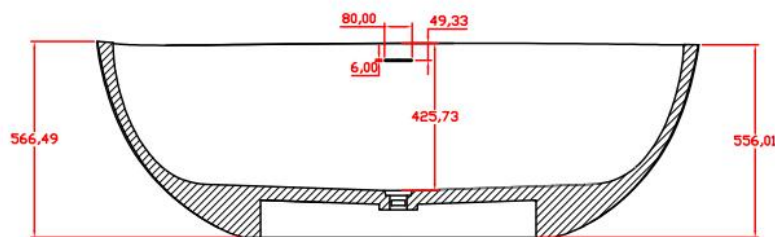

规格/ Size: 1750x1497x566mm

website: www.lly-stonebath.com

Email: tony@cw7.com.cn

07

椭圆形

Oval shape

website: www.lly-stonebath.com

Email: tony@cw7.com.cn