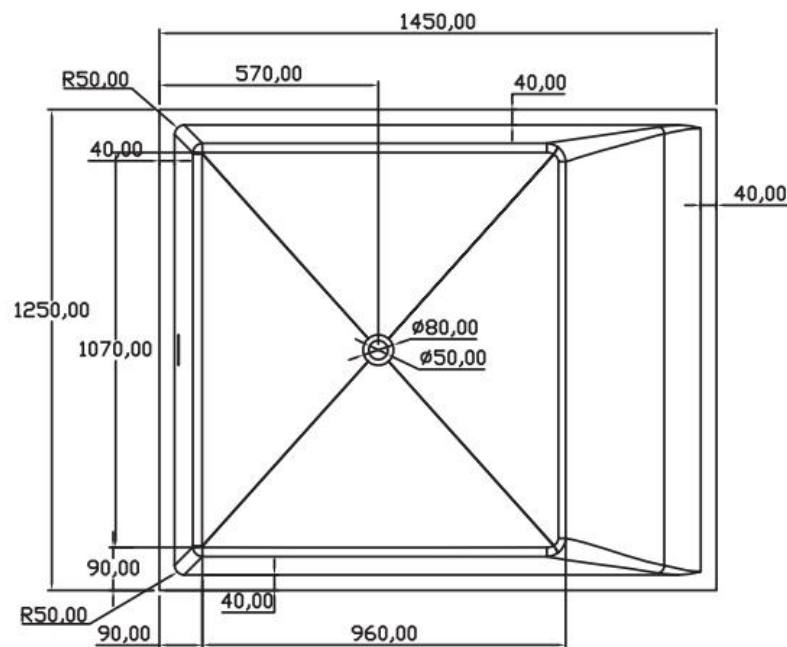

型号/Item NO.: 2120070

材质: 半嵌入白色哑光人造石浴缸

Product name: matte stone resin tub

规格/Size: 1450x1250x500mm

website: www.lly-stonebath.com

Email: tony@cw7.com.cn