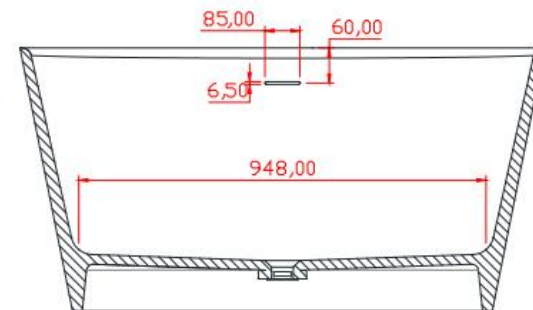

产品型号.: 2130170
Item No.:2130170

材质: 圆形白色哑光人造石浴缸
Product name: matte stone resin tub
规格/Size: $\Phi 1200 \times 600 \text{mm}$

website: www.lly-stonebath.com
Email: tony@cw7.com.cn