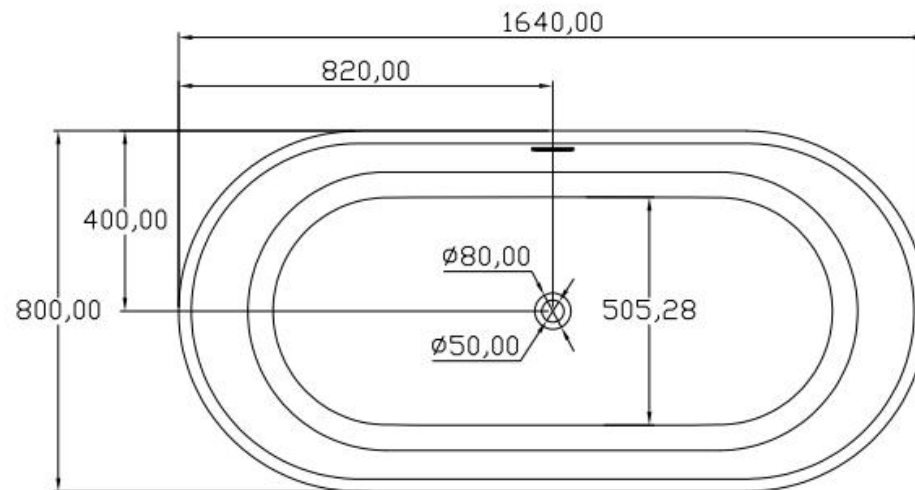

产品型号.: 2130120
Item No.: 2130120

材质: 椭圆形白色哑光人造石浴缸
Product name: matte stone resin tub
规格/Size: 1640x800x570mm

website: www.lly-stonebath.com
Email: tony@cw7.com.cn