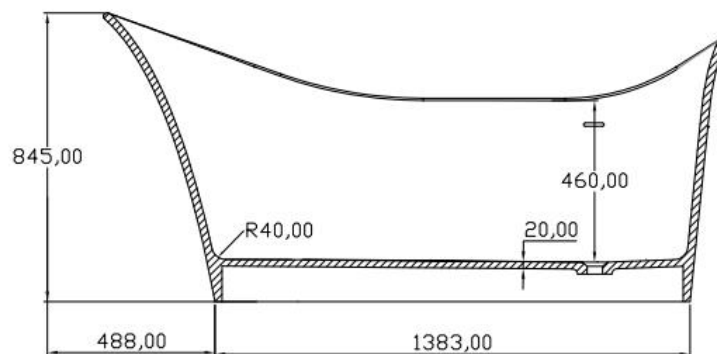

产品型号.: 2130070

Item No.:2130070

材质: 异形白色哑光人造石浴缸

Product name: matte stone resin tub

规格/ Size: 1815x825x845mm

website: www.lly-stonebath.com

Email: tony@cw7.com.cn