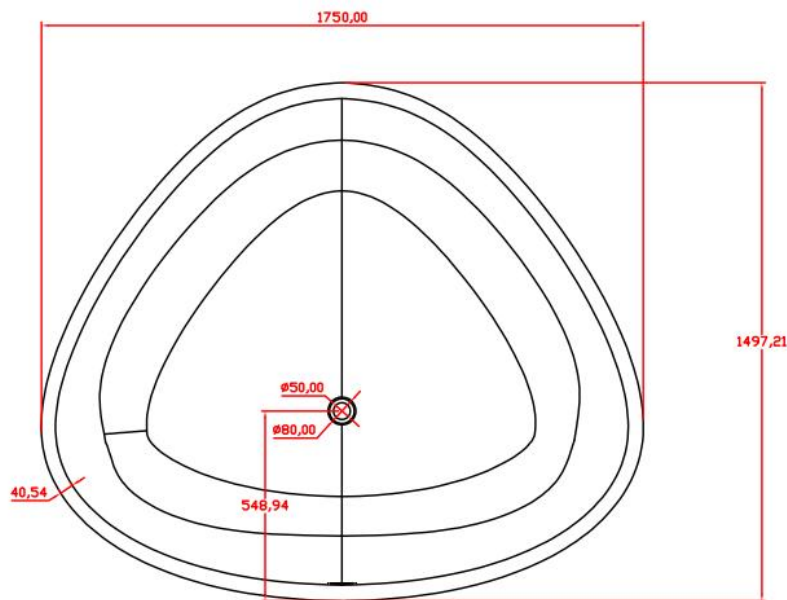

规格/ Size: 1750x1497x566mm

website: www.lly-stonebath.com

Email: tony@cw7.com.cn

07

椭圆形

Oval shape

website: www.lly-stonebath.com

Email: tony@cw7.com.cn