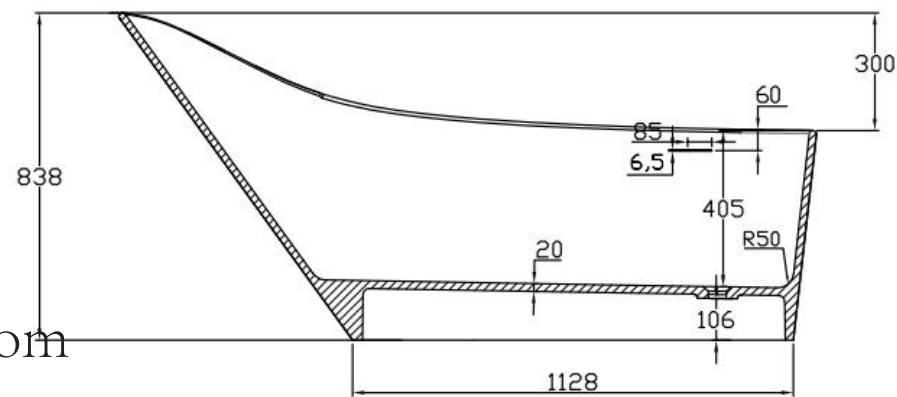

材质: 异形白色哑光人造石浴缸

Product name: matte stone resin tub

规格/ Size: 1785x760x838mm

website: www.lly-stonebath.com

Email: tony@cw7.com.cn

产品型号.: 2130060-R
Item No.:2130060-R

材质: 异形白色哑光人造石浴缸
Product name: matte stone resin tub
规格/ Size: 1785x760x838mm