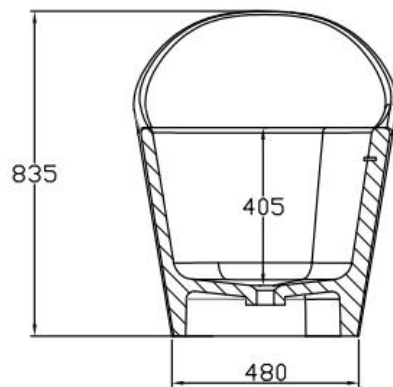

产品型号.: 2130060-L

Item No.: 2130060-L

材质: 异形白色哑光人造石浴缸

Product name: matte stone resin tub

规格/ Size: 1785x760x838mm

website: www.lly-stonebath.com

Email: tony@cw7.com.cn