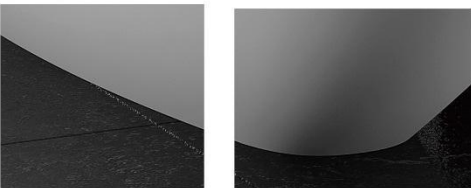

website: www.lly-stonebath.com

Email: tony@cw7.com.cn