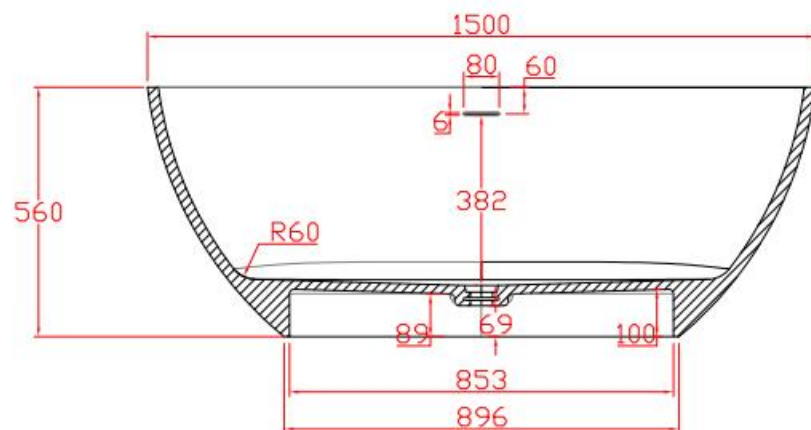

产品型号.: 2130230
Item No.: 2130230

材质: 椭圆形白色哑光人造石浴缸
Product name: matte stone resin tub
规格/Size: 1500x776x560mm

website: www.lly-stonebath.com
Email: tony@cw7.com.cn