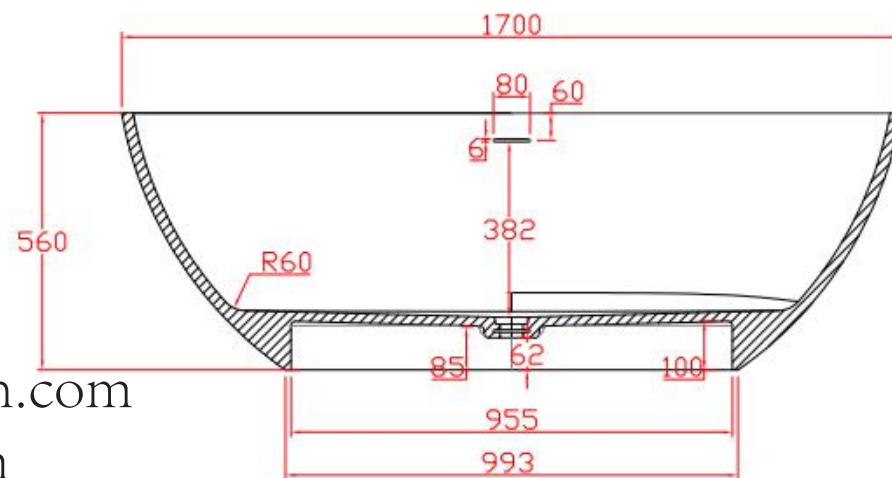

产品型号.: 2130250
Item No.: 2130250

材质: 椭圆形白色哑光人造石浴缸
Product name: matte stone resin tub
规格/Size: 1700x780x560mm

website: www.lly-stonebath.com
Email: tony@cw7.com.cn