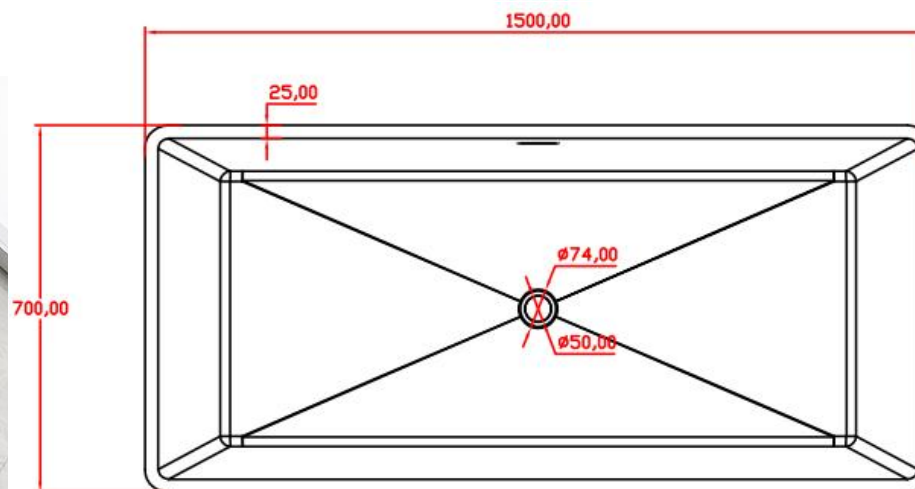

型号/ItemNO.:2120010

材质: 方形白色哑光人造石浴缸
Product name: matte stone resin tub
规格/Size: 1500x700x555mm

website: www.lly-stonebath.com
Email: tony@cw7.com.cn