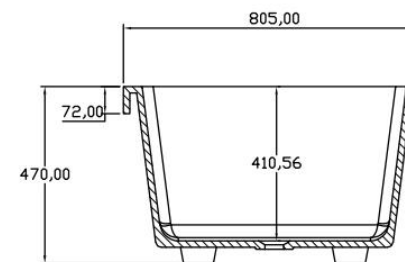

材质: 半嵌入白色哑光人造石浴缸

Product name: matte stone resin tub

规格/Size: 1793x805x470mm

website: www.lly-stonebath.com

Email: tony@cw7.com.cn

型号/Item NO.: 2120070

材质: 半嵌入白色哑光人造石浴缸

Product name: matte stone resin tub