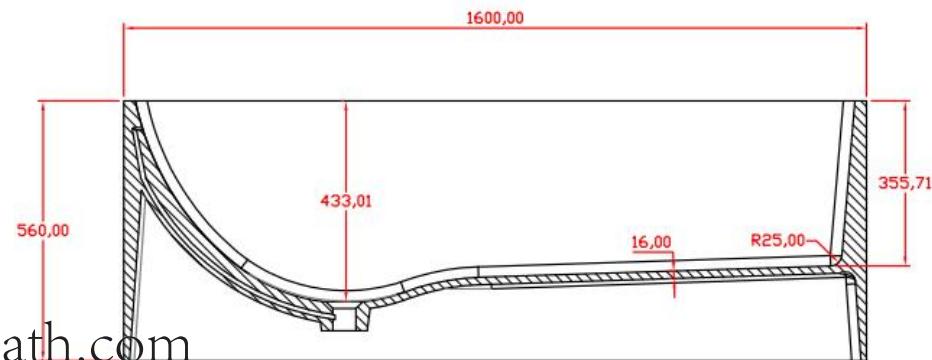

型号/ItemNO.:2120090

材质: 方形白色哑光人造石浴缸
Product name: matte stone resin tub
规格/Size: 1600x720x560mm

website: www.lly-stonebath.com
Email: tony@cw7.com.cn