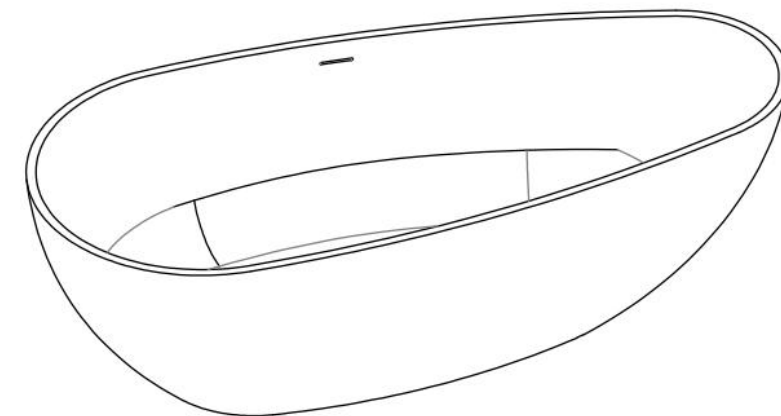

产品型号.: 2130010

Item No.: 2130010

材质: 鹅蛋形白色哑光人造石浴缸

Product name: matte stone resin tub

规格/Size: 1860x860x560mm

website: www.lly-stonebath.com

Email: tony@cw7.com.cn