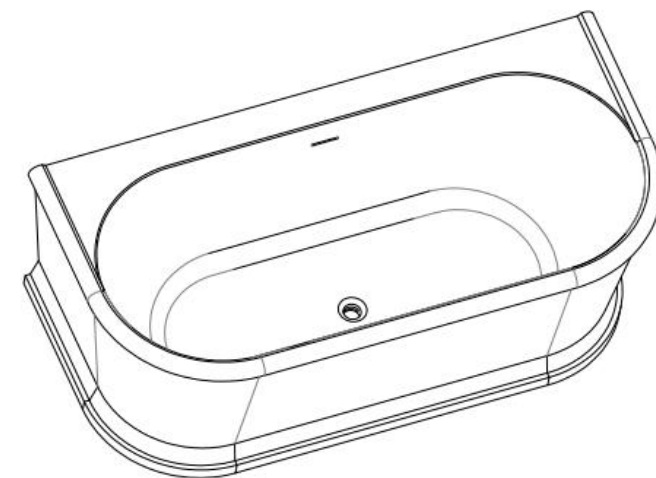

型号/ItemNO.: 2130280

材质: 方形白色哑光人造石浴缸

Product name: matte stone resin tub

规格/Size: 1700x820x610mm

website: www.lly-stonebath.com

Email: tony@cw7.com.cn