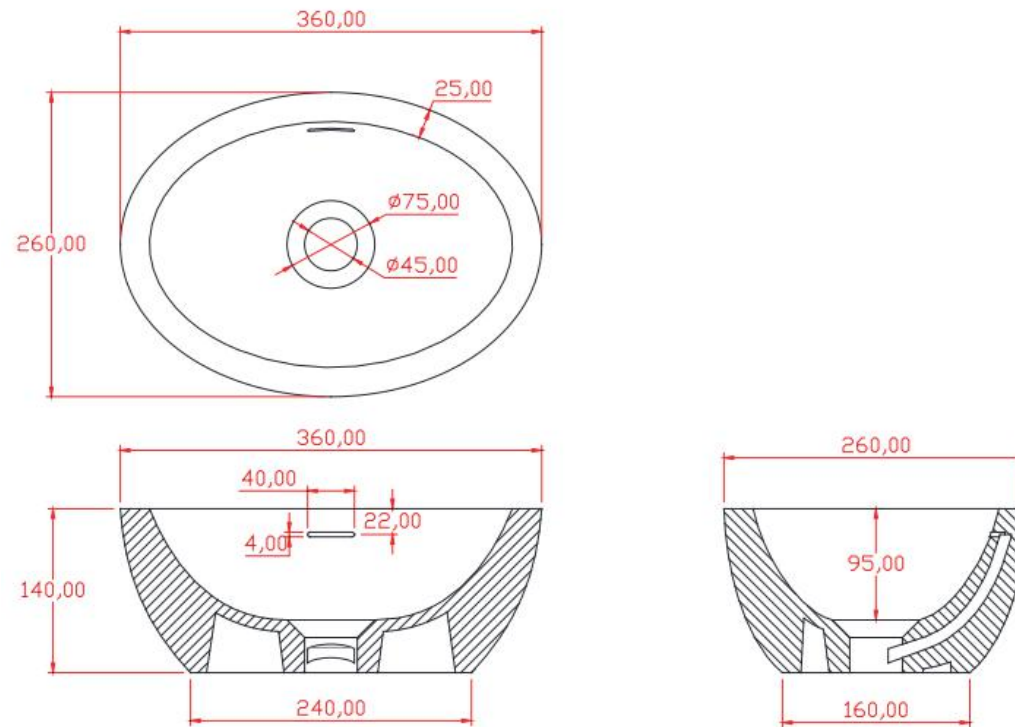

产品型号: 1230190
Product Item No.: 1230190

品名: 白色哑光人造石台盆
Item Name: stone resin basin
规格/Size: 360x260x140mm