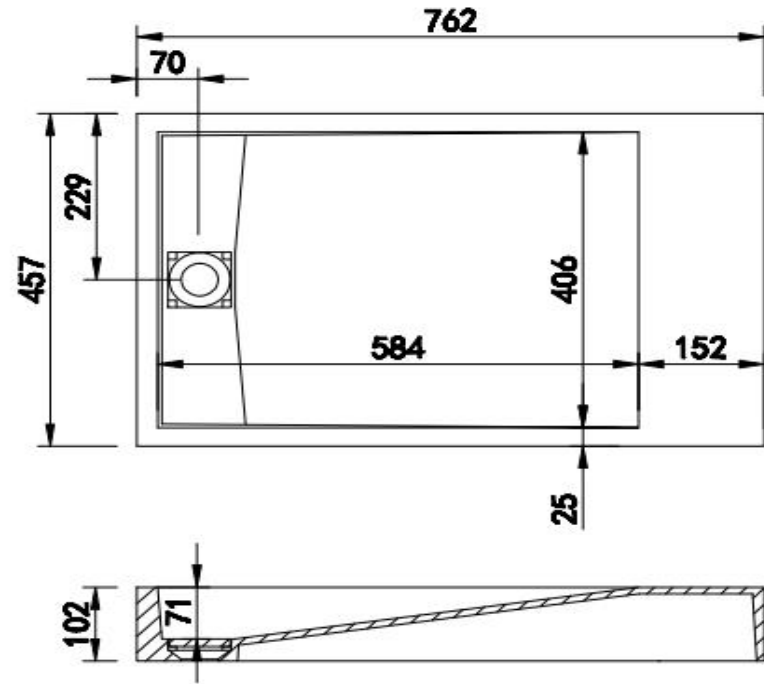

品名: 白色哑光人造石台盆
Item Name: stone resin basin
规格/Size: 762x457x102mm