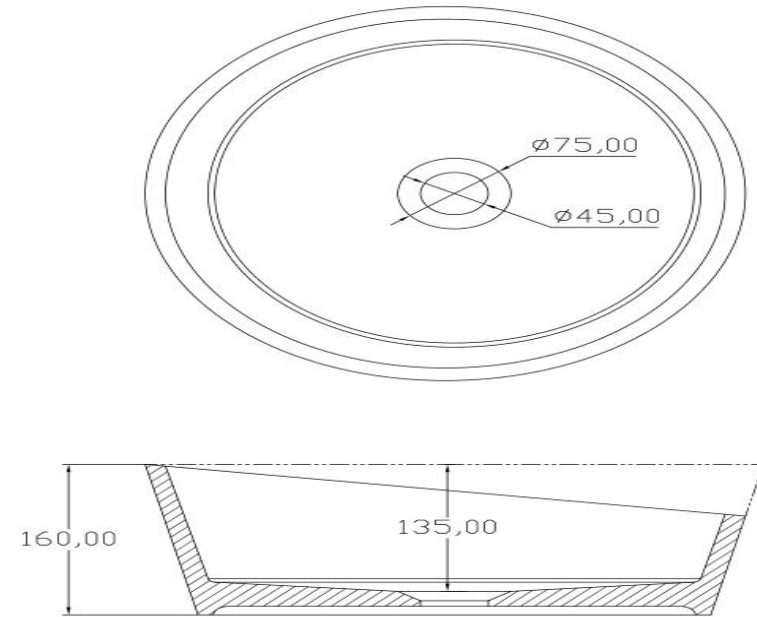

产品型号: 1230180
Prodct Item No.: 1230180

品名: 白色哑光人造石台盆
Item Name: stone resin basin
规格/Size: 410x410x160mm

黄山利丽雅实业有限公司
Huangshan Lilya Industrial Co.,Ltd

website: www.lly-stonebath.com

Email: tony@cw7.com.cn