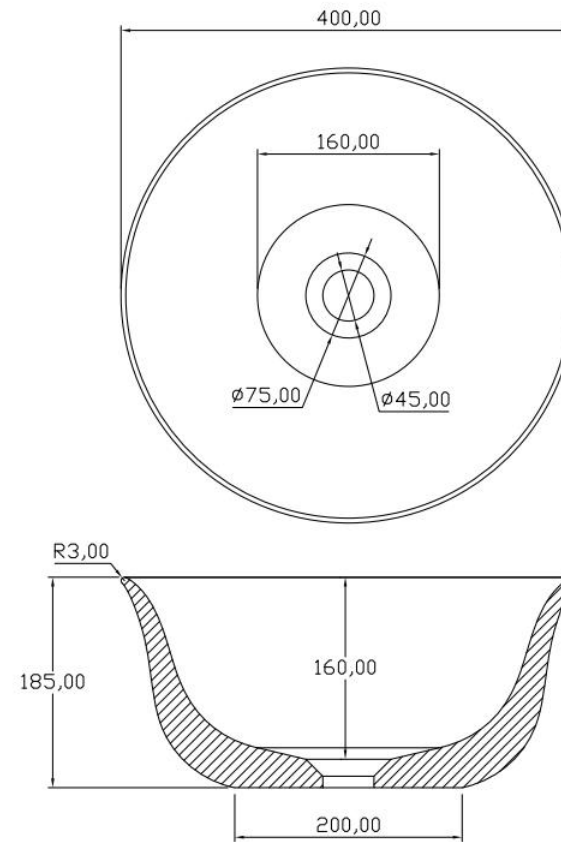

产品型号: 123200

Product Item No.: 123200

品名: 白色哑光人造石台盆

Item Name: stone resin basin

规格/Size: 400x400x185mm

黄山利丽雅实业有限公司
Huangshan Lilya Industrial Co.,Ltd

website: www.lly-stonebath.com

Email: tony@cw7.com.cn