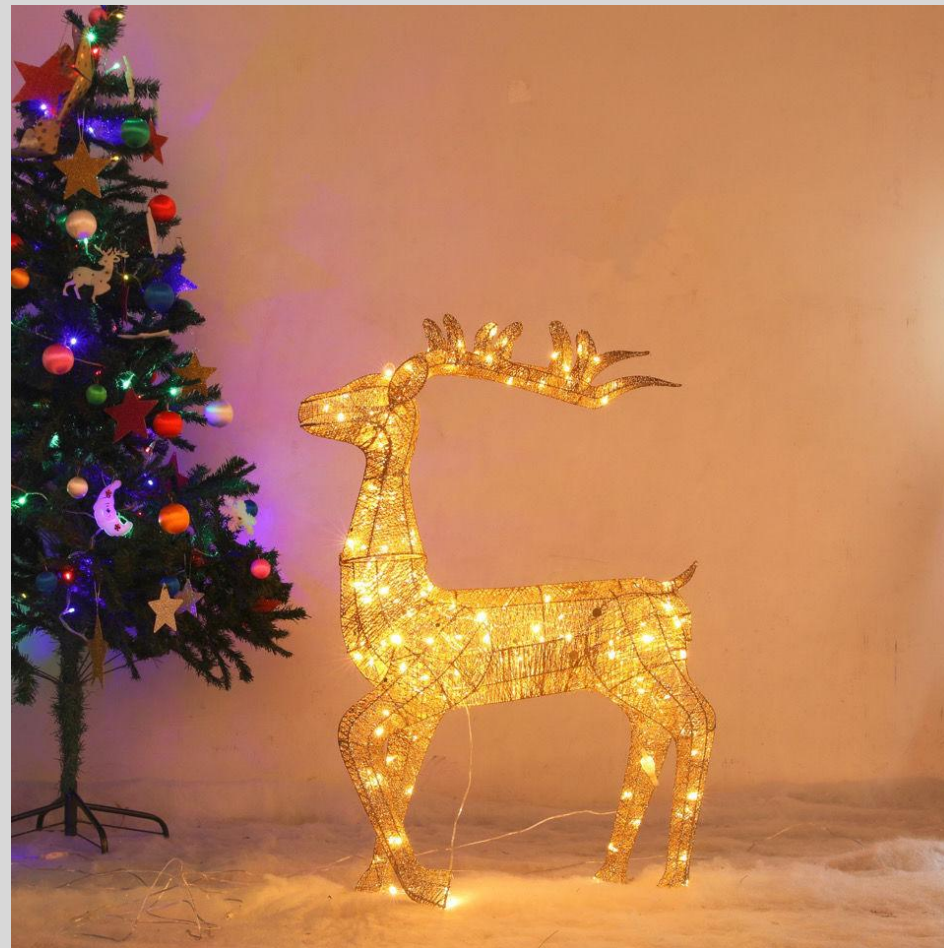

GVTY-MX-2' -D013