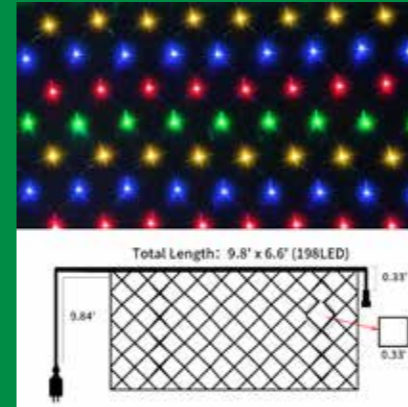

Presentations

Multi-Colored