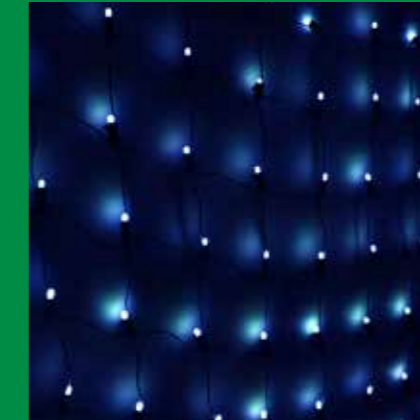

Multi-Colored(GV-K002)

Blue(GV-K003)

Presentations

Multi-Colored

BLUE

WARM WHITE

冰条灯 Icicle Light

Multi-Colored (GV-L001)