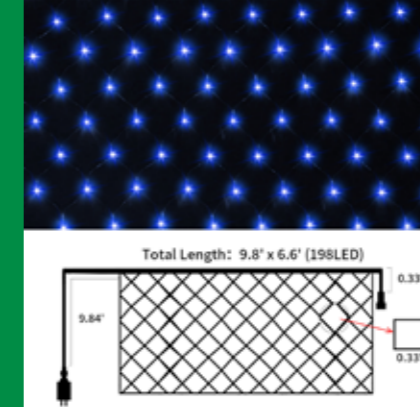

网灯 Net Light

Presentations

BLUE