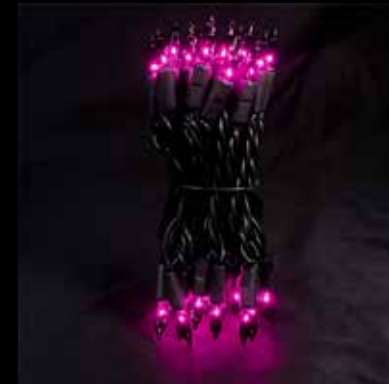

(GV-O015)
Mystic Purple

01

02

03

04

Halloween Incandescent Lighting String

Orange light
(GV-O016)

Purple light
(GV-O017)