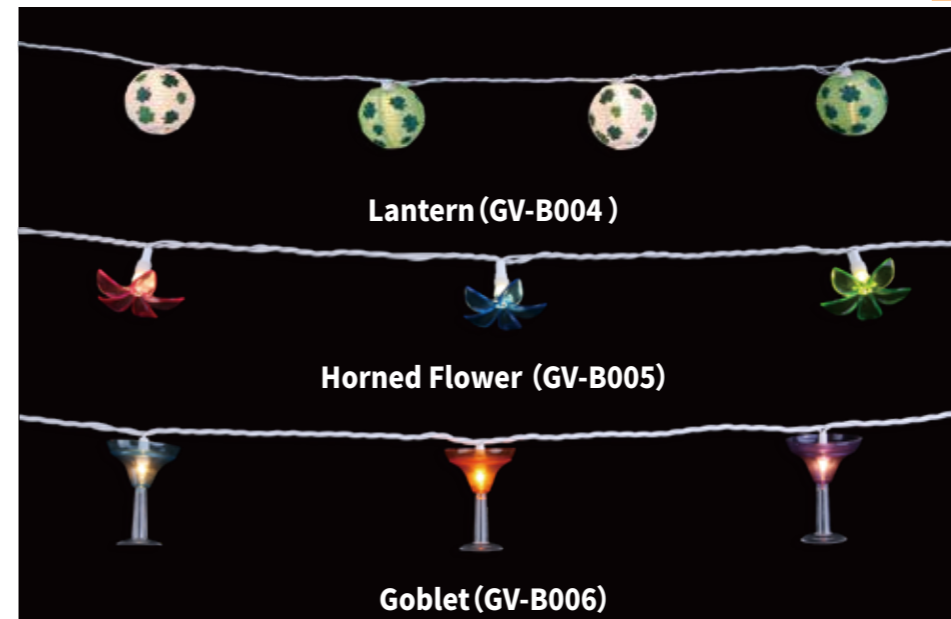

Multifunctionality
Multi-scene application

Fashionable Design
Exquisite Craftsmanship

Reliable Quality
safety and security

Summer Lights

GV-B001

GV-B002

GV-B003

Grape (GV-B007)