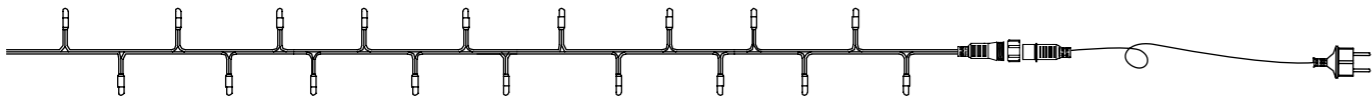

GV-H005

GV-H006

4FT Twig Tree with Lights

6FT Twig Tree with Lights

8FT Twig Tree with Lights

灌胶灯

Glue Filling Lights

220V~240V (RubberCable) IP44