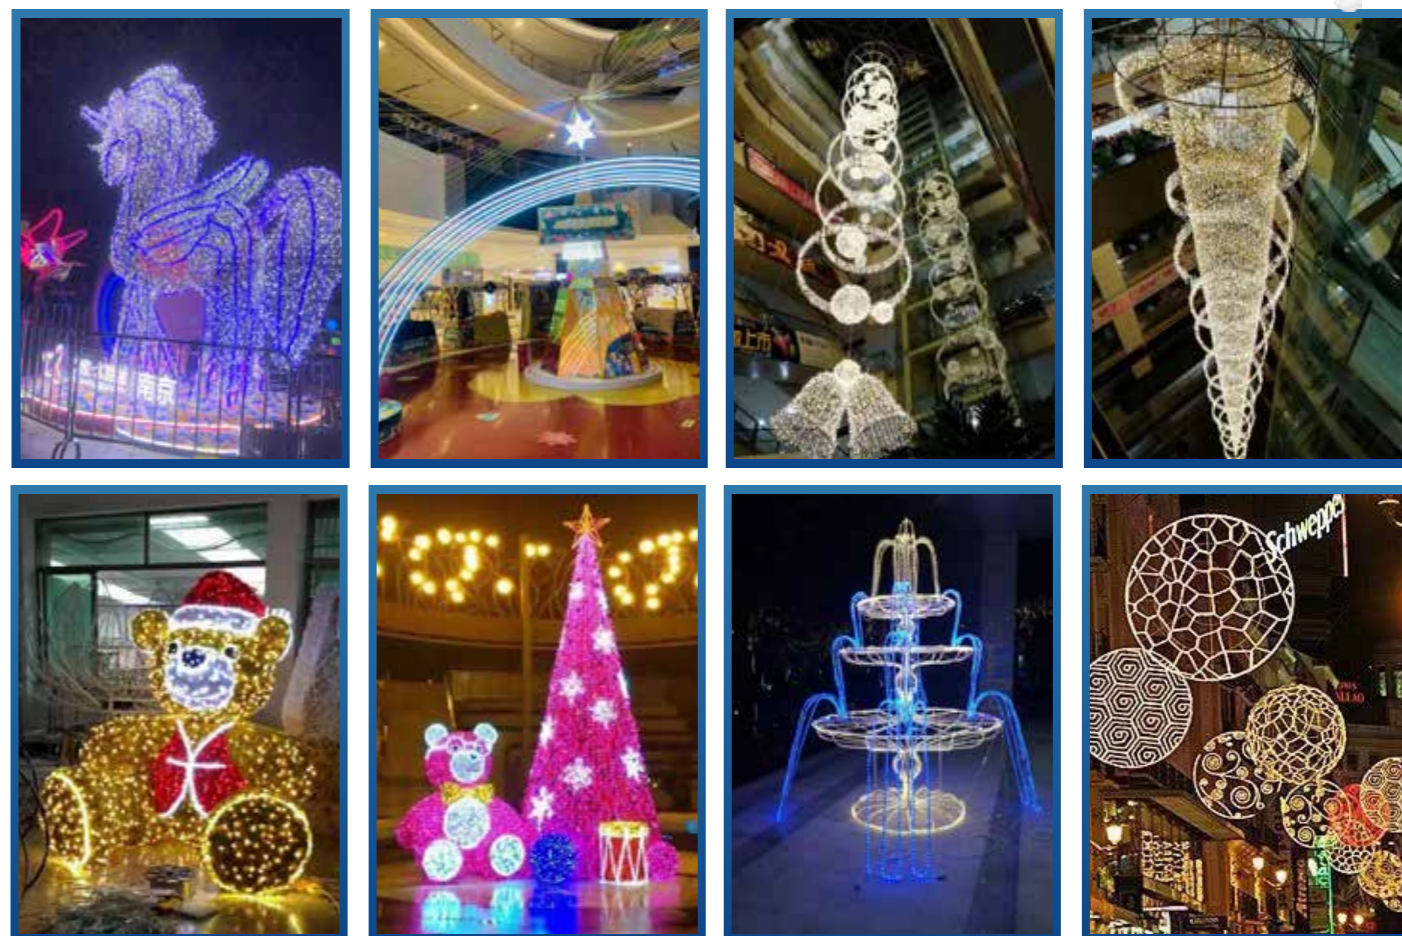

Company Culture