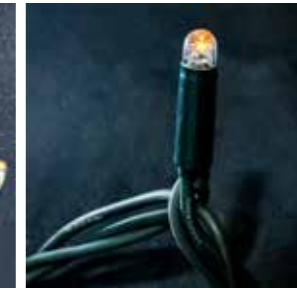

LED Light String Rubber Cable (GV-I001)

Glue Filling Lights

LED Light String PVC Cable (GV-I002)

LED Twinkle Light String Rubber Cable (GV-I003)

Enlighten
The World

RECTIFIER
Stable low pressure effect, integrated injection molding, waterproof, suitable for Project use

TAIL CAP
A tail cap is equipped at the interface to prevent water from entering the interface when it is not connected to the next string.

焊接灯

Non-Replaceable Light

GV-J001

GV-J002

GV-J003

网灯 Net Light

Warm White(GV-K001)