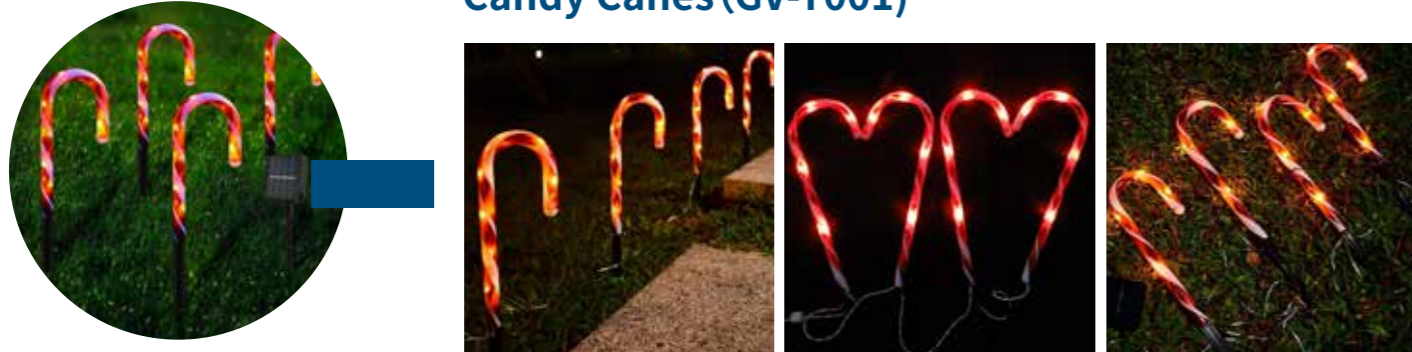

地插灯 Garde Skade Light

Candy Canes (GV-T001)