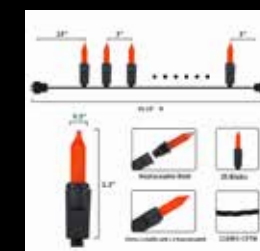

(GV-O015)
Mystic Purple

01

02

03

04

Halloween Incandescent Lighting String

Orange light
(GV-O016)

Purple light
(GV-O017)