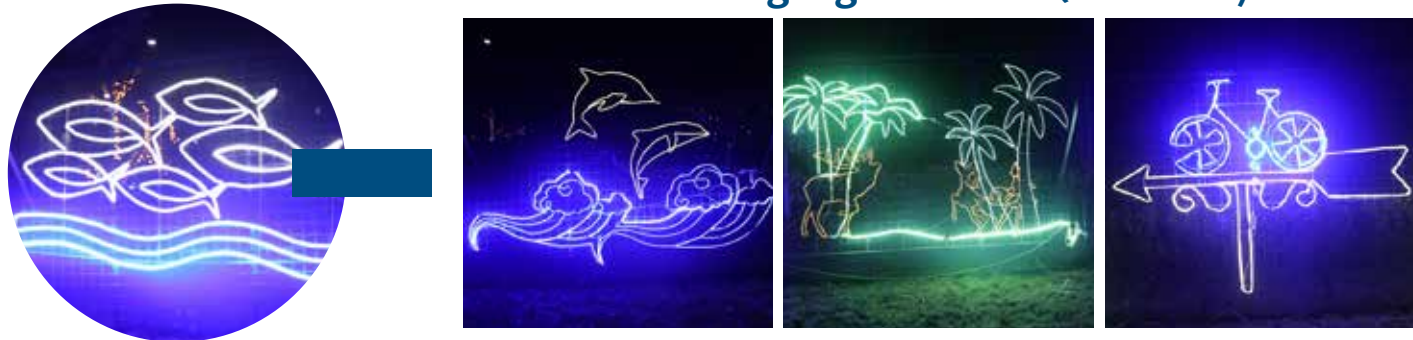

造型灯饰 Motif Lights

2D Flat Modeling Light Fixture (GV-U001)