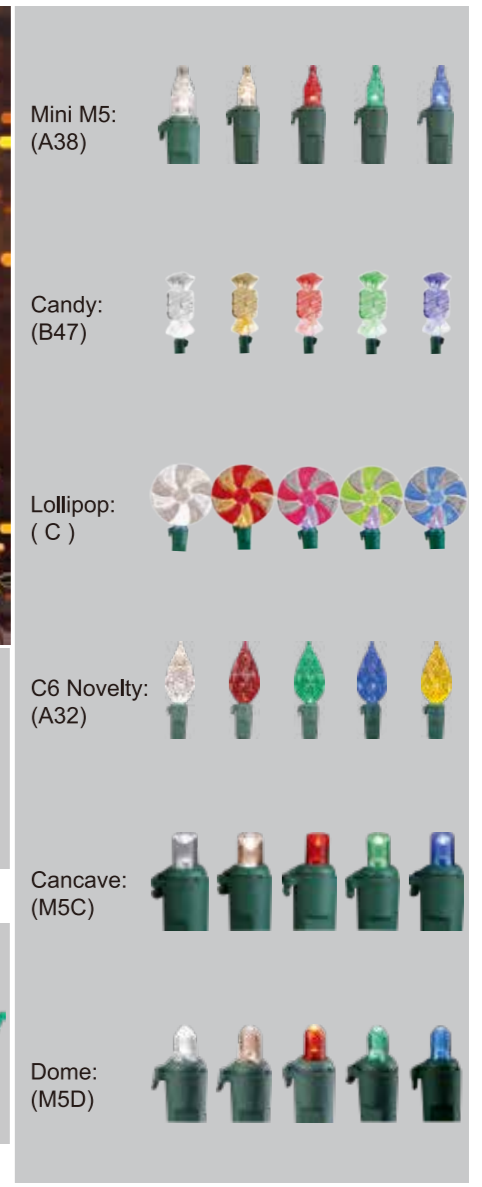

LED Two Pieces Light Strings