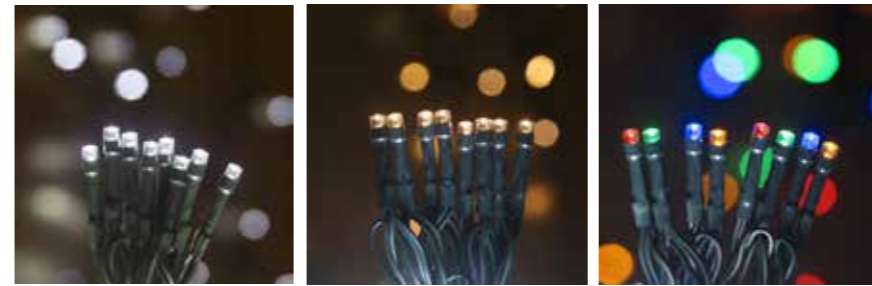

太阳能灯 Solar Light

Cool Colors (GV-S001)

Warm color (GV-S002)

Multi-Colored (GV-S003)

Solar Bubble Ball (Color GV-S004)

Solar Bubble Ball (Warm White GV-S005)

Solar Bubble Ball (Cool White GV-S006)

Solar Cherry Blossom (GV-S007)