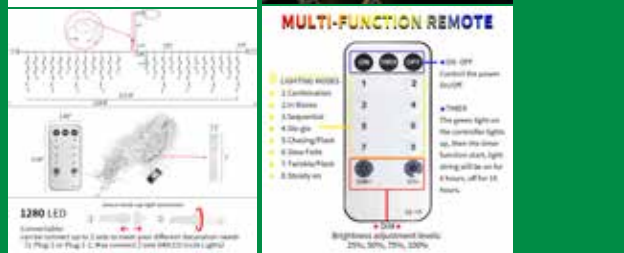

Warm White (GV-L002)

Item	Power Supply	Size	LED Quantity	Bulb Space	Application	Color Available
GV-H001-H006	UL/CE Adapter	H:4-9FT	100-800	4"	Indoor/Outdoor	WW/CW/RGB
GV-I001-I003	CE Plug	L:16-66FT	50-200	4"	Indoor/Outdoor	R/B/Y/G/O/P/Pi/WW/CW/RGB
GV-J001-J003	UL/CE Adapter	L:50-533FT	100-800	6"/7"/8"	Indoor/Outdoor	R/B/Y/G/O/P/Pi/WW/CW/RGB
GV-K001-K003	UL/CE Adapter	LxW:6FTx4FT /10FTx6.6FT	100-600	4"	Indoor/Outdoor	R/B/Y/G/O/P/Pi/WW/CW/RGB
GV-L001-L002	UL Plug/CE Adapter	LxW:6.7FTx2FT /24FTx2.3FT	100-240	4"	Indoor/Outdoor	R/B/Y/G/O/P/Pi/WW/CW/RGB