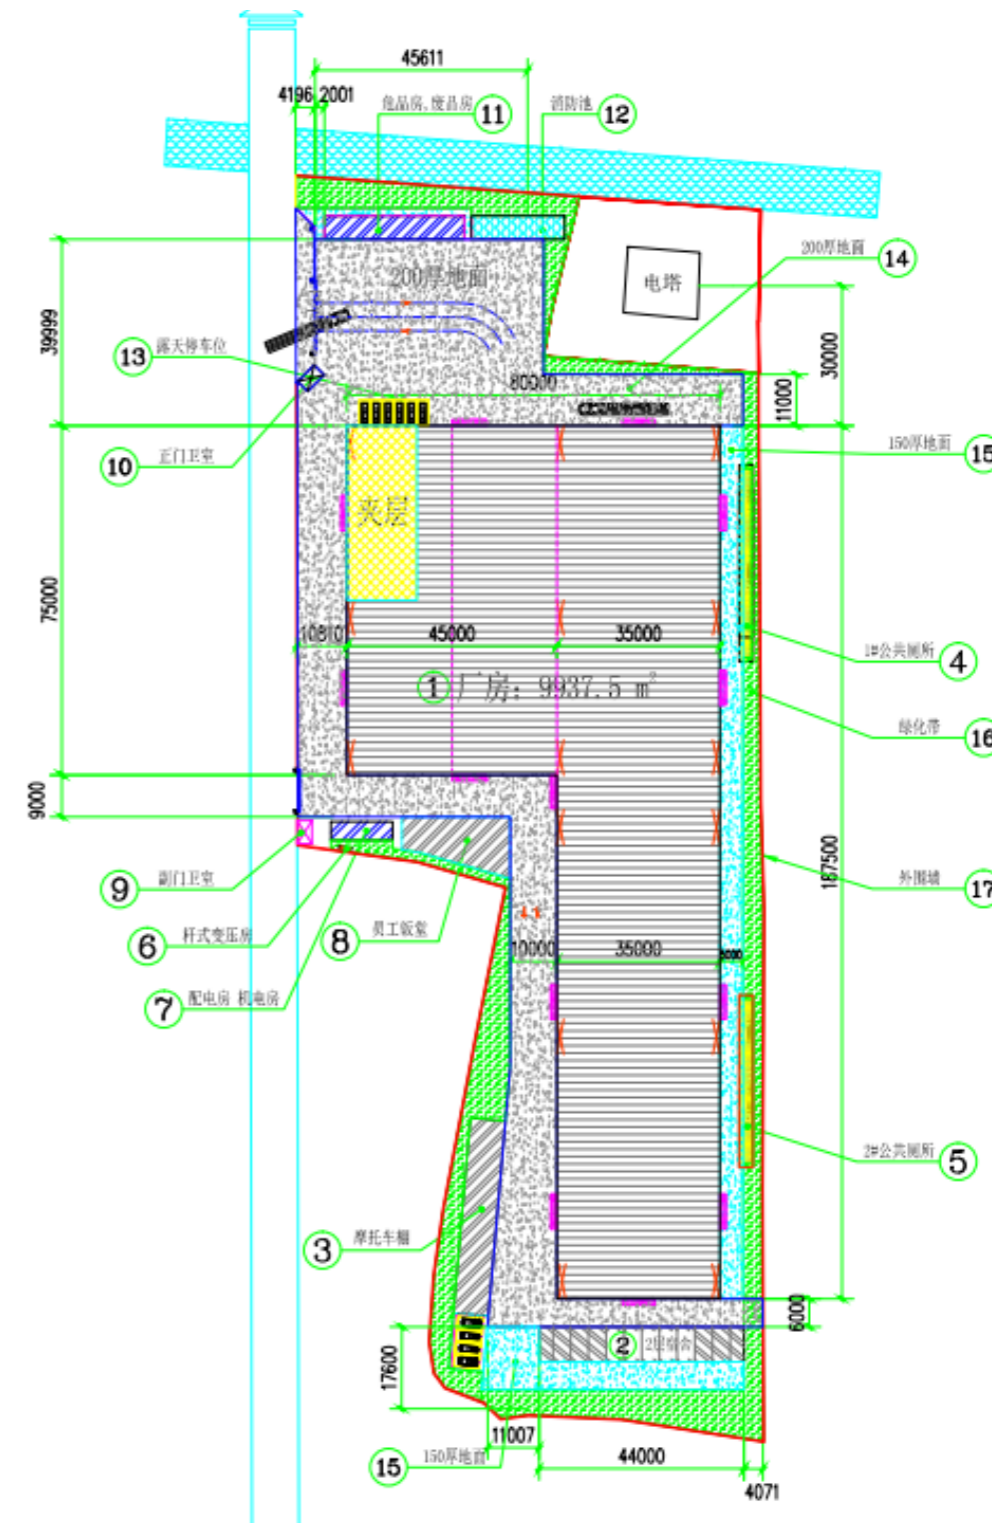

柬埔寨工厂平面图

Cambodia Factory Plan

图例:

- 厂房
- 夹层
- 附属建筑
- 室外200厚硬化地面
- 室外150厚硬化地面
- 绿化区域
- 消防水池 或河流