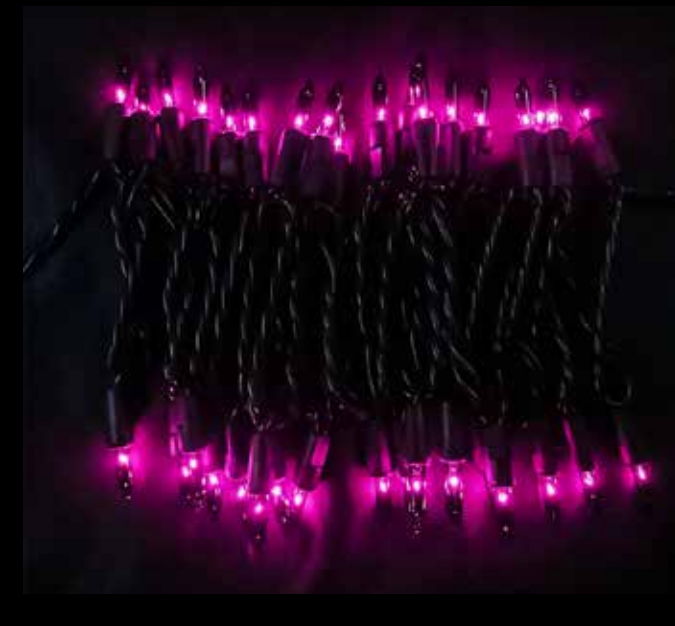

(GV-O015)
Mystic Purple

01

02

03

04

Halloween Incandescent Lighting String

Orange light
(GV-O016)

Purple light
(GV-O017)