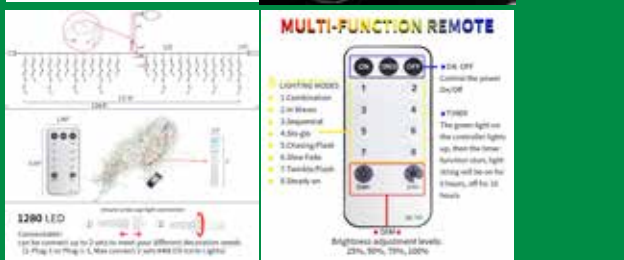

Multi-Colored (GV-L001)