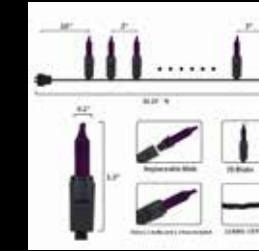

(GV-O015)
Mystic Purple

01

02

03

04

Halloween Incandescent Lighting String

Orange light
(GV-O016)

Purple light
(GV-O017)