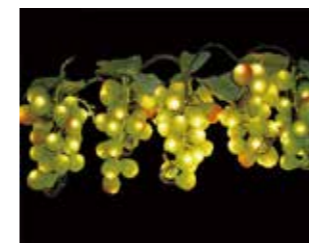

Grape (GV-B007)

Grape (GV-B010)