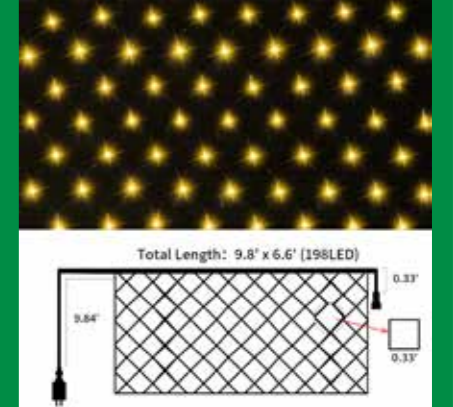

网灯 Net Light

Presentations

WARM WHITE