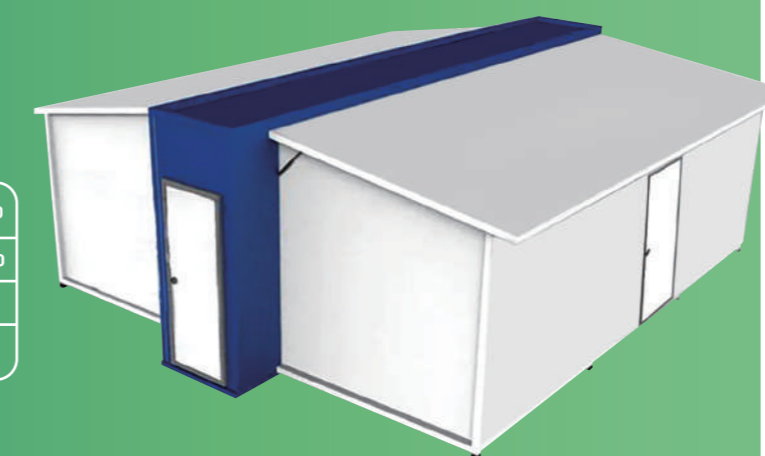

EXPANDABLE TINY HOUSE

BASIC INFORMATION

EXPANSION SIZE (MM) L*W*H	W4800*L5900*H2480
INTERNAL SPACE (MM) L*W*H	W4640*L5640*H2240
FOLDING SIZE (MM) L*W*H	W700*L5900*H2480
WEIGHT (KG)	2000

BASIC INFORMATION

EXPANSION SIZE (MM) L*W*H	W5200*L5900*H2480
INTERNAL SPACE (MM) L*W*H	W5040*L5640*H2230
FOLDING SIZE (MM) L*W*H	W1100*L5900*H2480
WEIGHT (KG)	2100

EXPANDABLE TINY HOUSE
FOLDS DOWN TO A SMALLER SIZE
SAVES SPACE AND SHIPPING COSTS