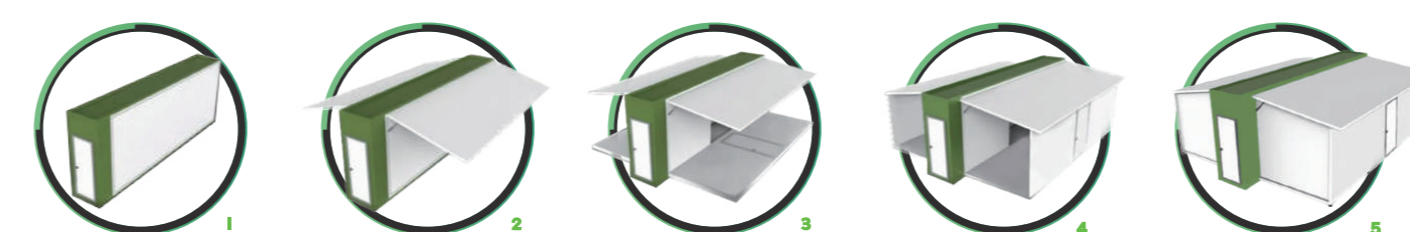

METHOD OF USE