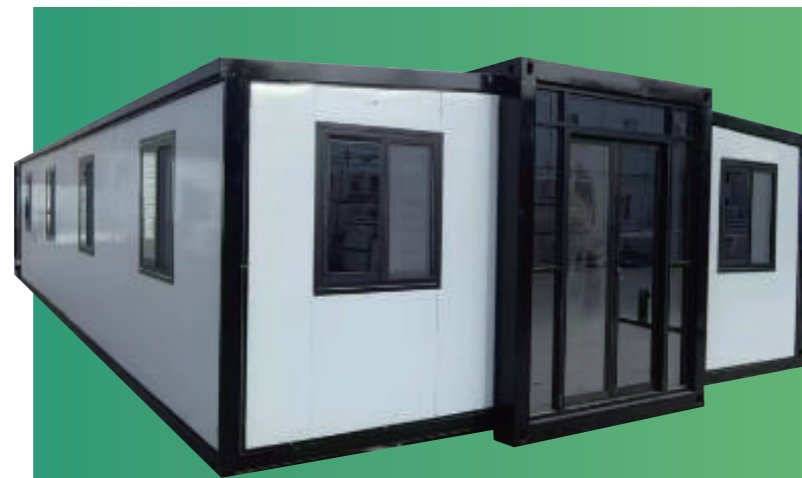

BASIC INFORMATION

EXPANSION SIZE (MM) L*W*H	L5880*W6400*H2500
INTERNAL SPACE (MM) L*W*H	L5600*W6300*H2250
FOLDING SIZE (MM) L*W*H	L5880*W2280*H2500
WEIGHT (KG)	2500