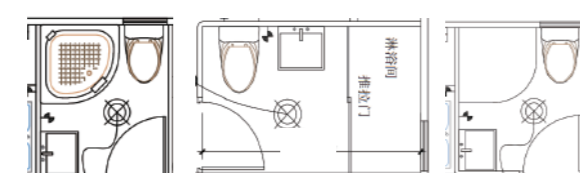

FOLDING DESIGN SAVING FREIGHT COST AND SPACE

FLAT PACK CONTAINER HOUSE

BASIC INFORMATION

Expansion size (mm) L*W*H	5800mm*2500mm*2780mm
Internal space (mm) L*W*H	5640mm*2340mm*2390mm for 50mm wall panel

METHOD OF USE

EXPANDABLE CONTAINER HOUSE

20FT

BASIC INFORMATION

EXPANSION SIZE (MM) L*W*H	L5880*W6400*H2500
INTERNAL SPACE (MM) L*W*H	L5600*W6300*H2250
FOLDING SIZE (MM) L*W*H	L5880*W2280*H2500
WEIGHT (KG)	2500

40FT

BASIC INFORMATION

EXPANSION SIZE (MM) L*W*H	L11800*W6240*H2480
INTERNAL SPACE (MM) L*W*H	L11540*W6080*H2200
FOLDING SIZE (MM) L*W*H	L11800*W2200*H2480
WEIGHT (KG)	5000

GRANDE CONTAINER HOUSE
SPECIALIZED IN CONTAINER HOUSES FOR 10+ YEARS
PROVIDE YOU WITH A SAFETY HOME

BATHROOM

Optional Layout

Photos

KITCHEN

Cabinets available

L-shaped Cabinets

A cabinet size; L1750*W530*H750

B cabinet size; L1600*W530*H750